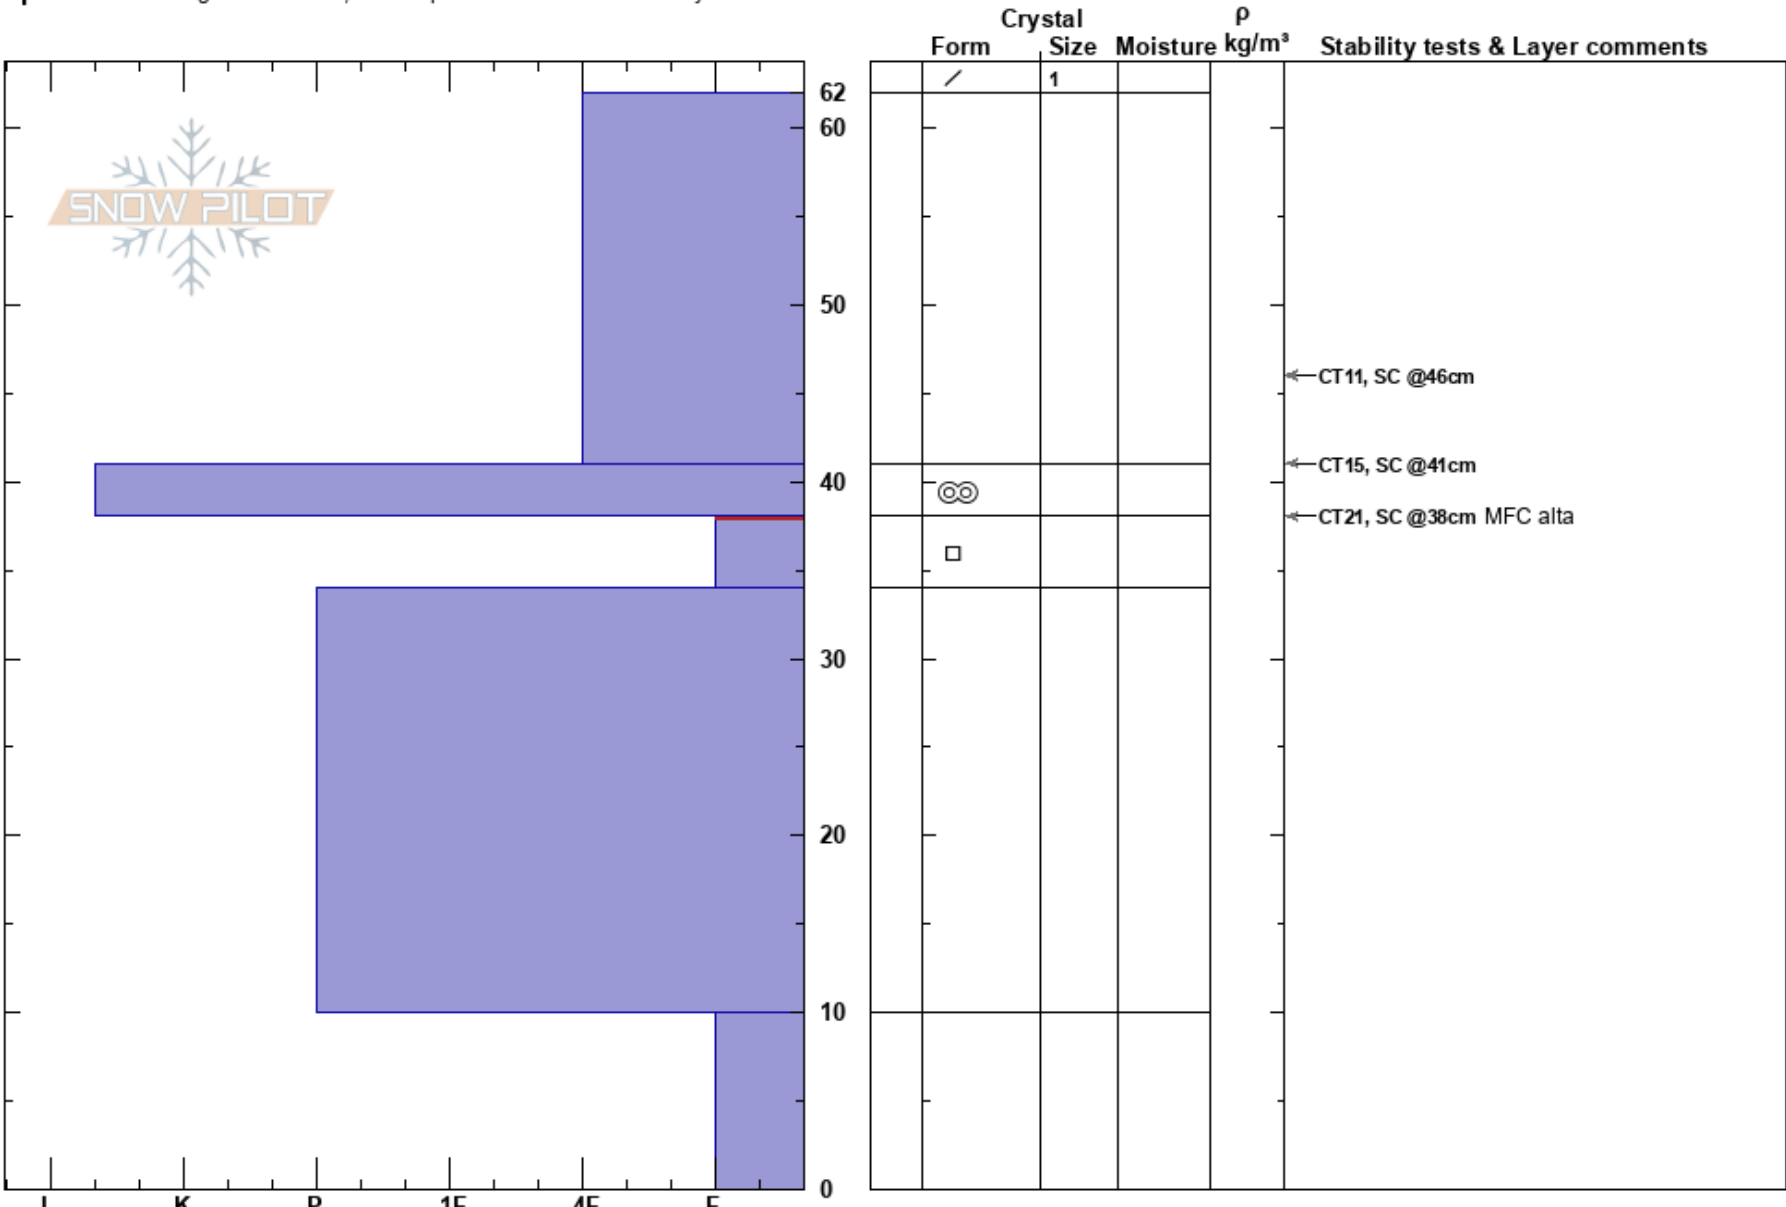

Kellostapuli  
 Finland  
 Elevation: 458 m  
 Aspect: N  
 Specifics: Pit dug in a Ski Area; Pit is representative of backcountry

Tuomo Poukkanen  
 23/12/2019 - 07:50  
 Co-ord:  
 Slope Angle: 21°  
 Wind Loading: yes

Stability: Good  
 Air Temperature:  
 Sky Cover: BKN  
 Precipitation: S1  
 Wind: E

HS:62  
 PF:50  
 38-34cm:Problematic layer

Notes: Maa kivirakkaa. Paikka huippulaen yläosassa kohti pohjoista.