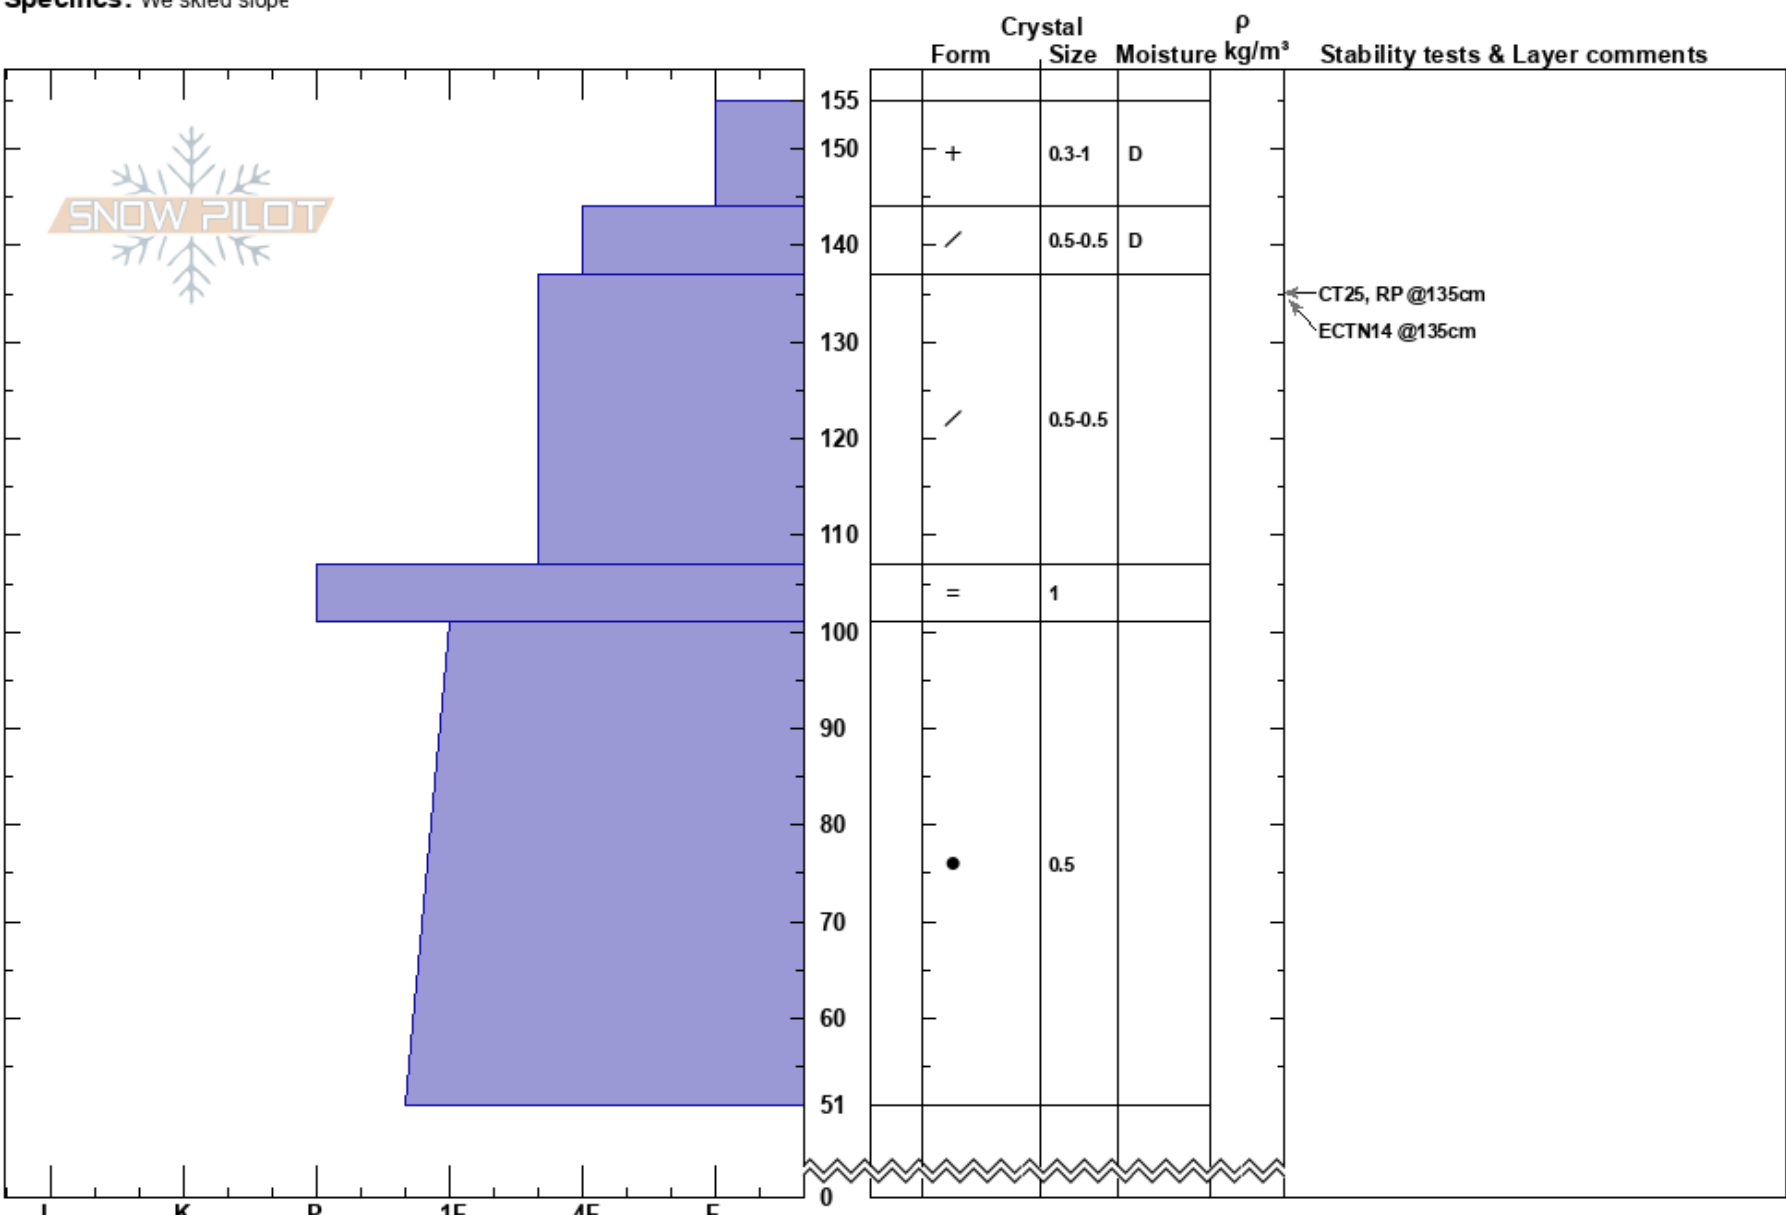

judah donner saddle
 Donner Pass Area
 CA
Elevation: 7789 ft
Aspect: 0°
Specifics: We skied slope

Mark Speicher
 12/22/2019 - 1:00pm
Co-ord: 39.30769N, -120.31534W
Slope Angle: 20°
Wind Loading: yes

Stability:
Air Temperature: -1°C
Sky Cover: OVC
Precipitation: S2
Wind: SW Strong

HS: 155
PF: 31
PS: 13
 144-137cm: Problematic layer

Notes: