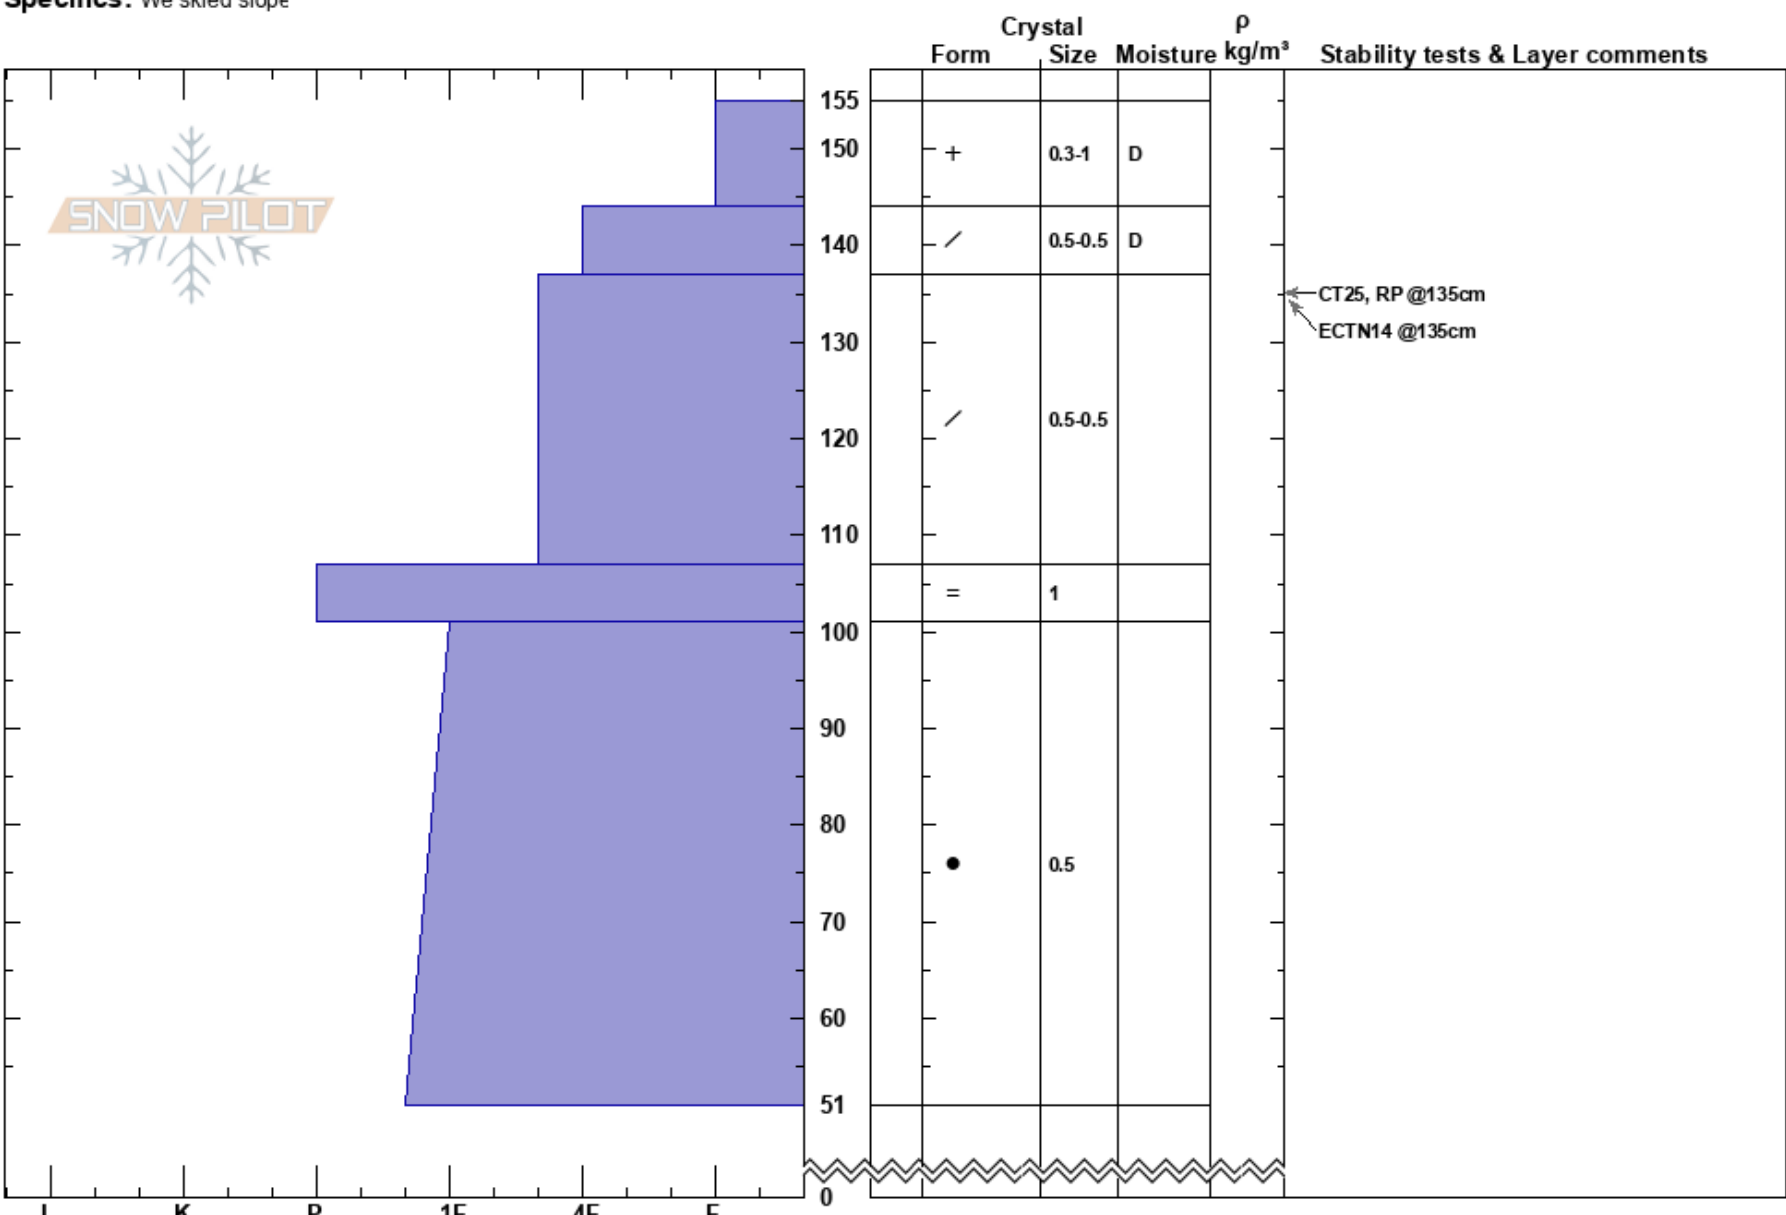

judah donner saddle
 Donner Pass Area
 CA
 Elevation: 7789 ft
 Aspect: 0°
 Specifics: We skied slope

Mark Speicher
 12/22/2019 - 1:00pm
 Co-ord: 39.30769N, -120.31534W
 Slope Angle: 20°
 Wind Loading: yes

Stability: **HS:155**
 Air Temperature: -1°C **PF:31** 144-137cm:Problematic layer
 Sky Cover: OVC **PS:13**
 Precipitation: S2
 Wind: SW Strong

Notes: