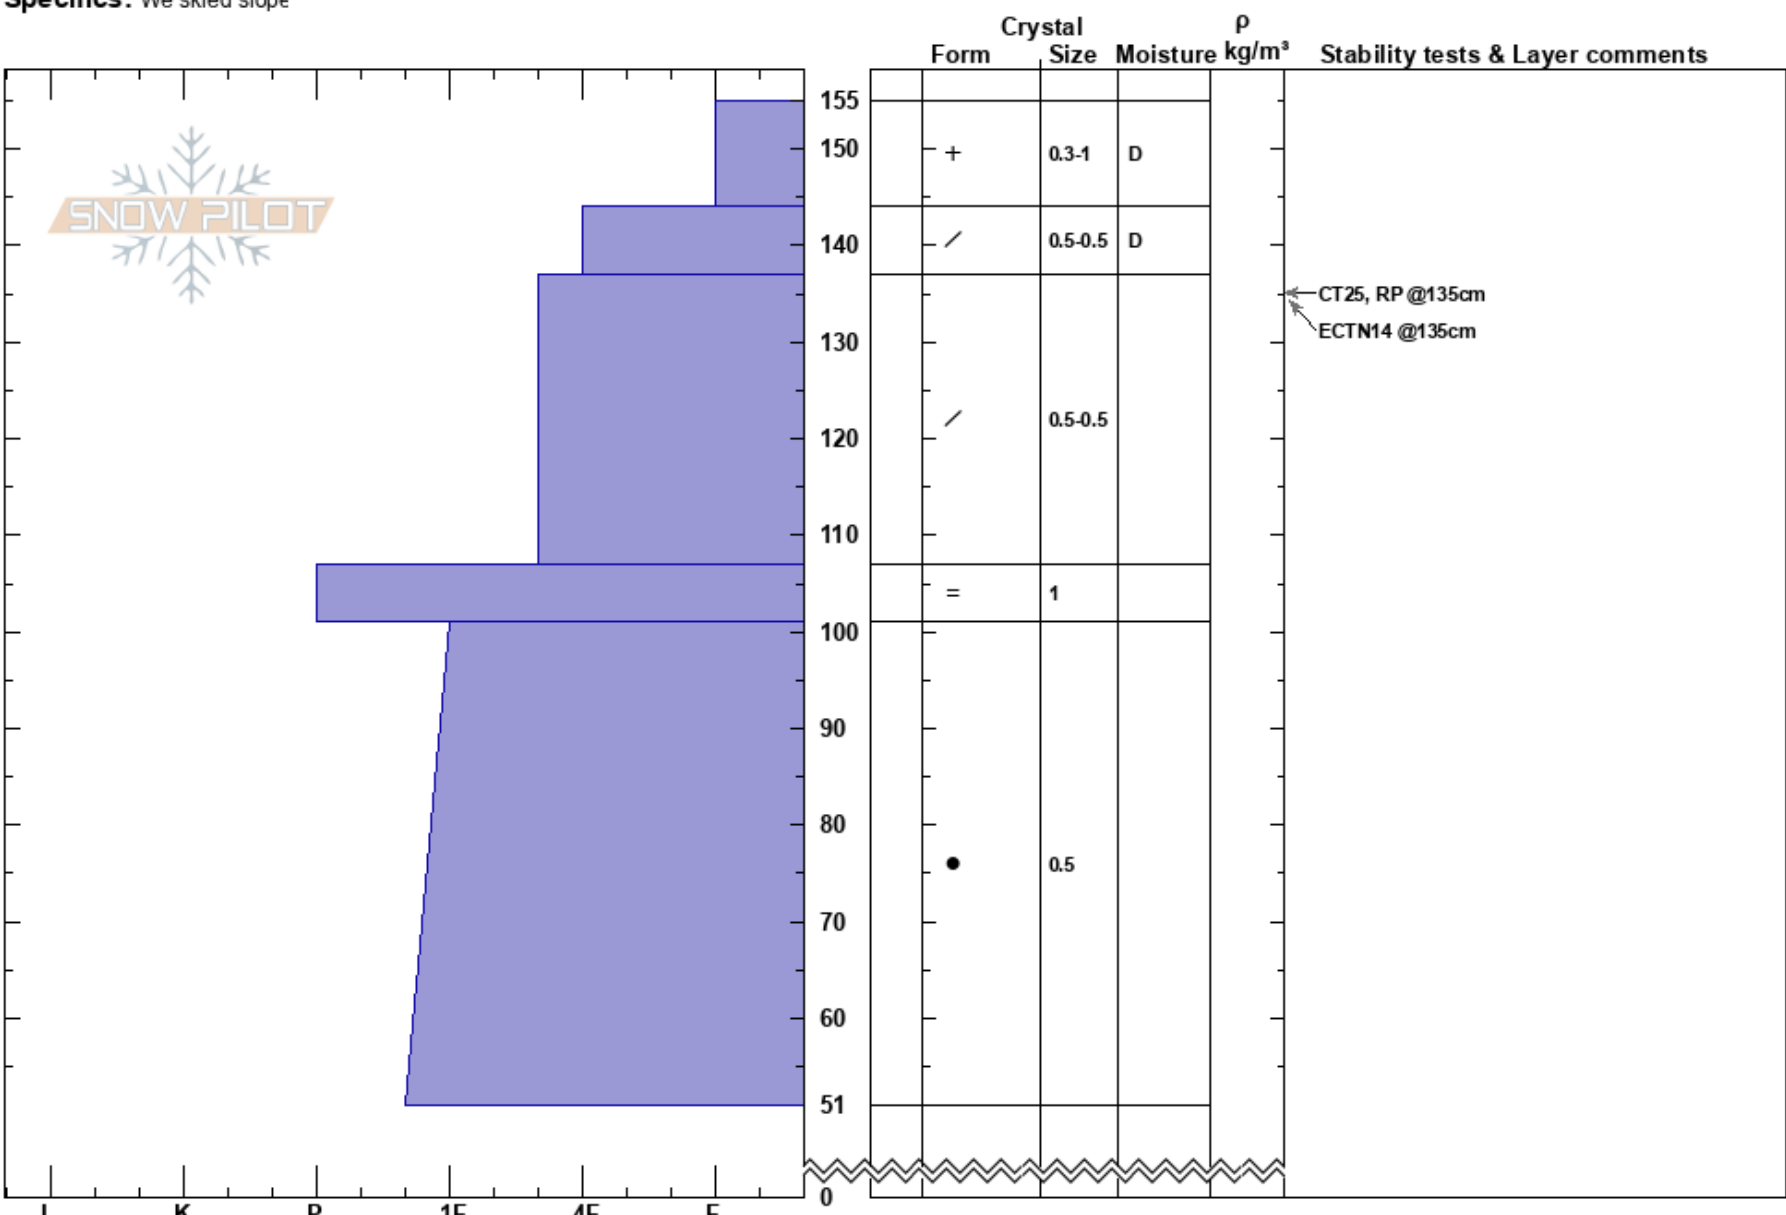

judah donner saddle  
 Donner Pass Area  
 CA  
 Elevation: 7789 ft  
 Aspect: 0°  
 Specifics: We skied slope

Mark Speicher  
 12/22/2019 - 1:00pm  
 Co-ord: 39.30769N, -120.31534W  
 Slope Angle: 20°  
 Wind Loading: yes

Stability: **HS:155**  
 Air Temperature: -1°C  
 Sky Cover: OVC  
 Precipitation: S2  
 Wind: SW Strong

Layer Notes:  
 PF:31 144-137cm:Problematic layer  
 PS:13

Notes: