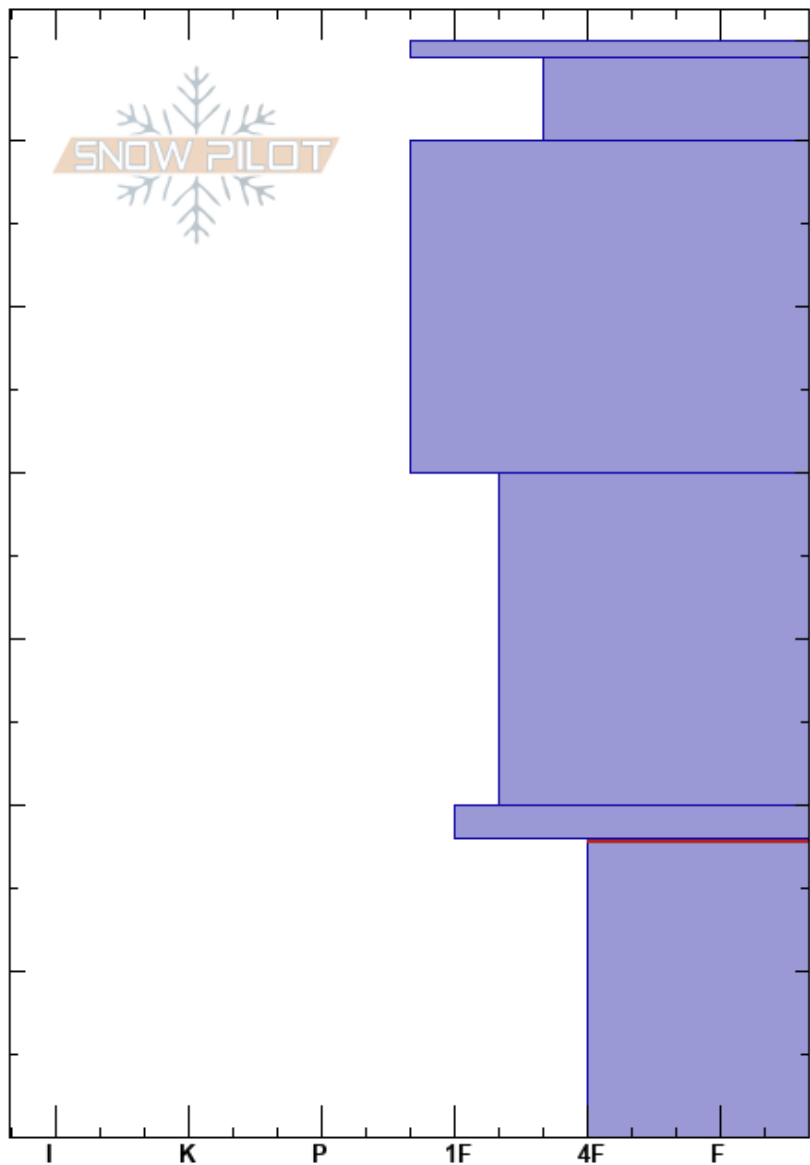

Dead Tree Hill
 Lionhead Range
 MT
 Elevation: 8493 ft
 Aspect: E

Doug Chabot-Admin
 12/22/2019 - 10:10am
 Co-ord: 44.72546N, -111.31365W
 Slope Angle: 25°
 Wind Loading: no

Stability: Fair Unstable
 Air Temperature: -1°C
 Sky Cover: OVC
 Precipitation: NO
 Wind: SW Moderate

HS:66
 Layer Notes:
 18-0cm: Problematic layer

Specifics: Recent avalanche activity on similar slopes; We snowmobiled slope

Depth (cm)	Crystal		Moisture	ρ kg/m ³	Stability tests & Layer comments
	Form	Size			
66					
60	•				
50	•				
40					
30	•				
20	⊙⊙				←ECTP17 @18cm
10	^	2-6			
0					