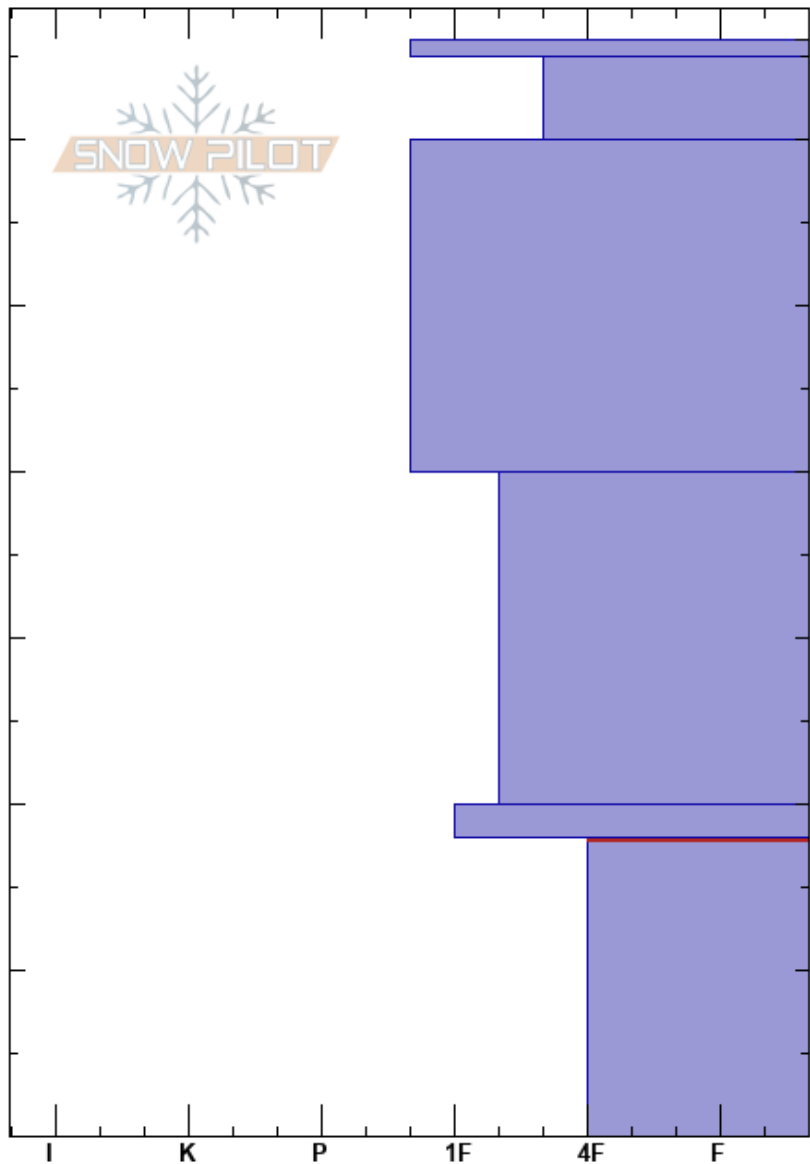

Dead Tree Hill
 Lionhead Range
 MT
 Elevation: 8493 ft
 Aspect: E

Doug Chabot-Admin
 12/22/2019 - 10:10am
 Co-ord: 44.72546N, -111.31365W
 Slope Angle: 25°
 Wind Loading: no

Stability: Fair Unstable
 Air Temperature: -1°C
 Sky Cover: OVC
 Precipitation: NO
 Wind: SW Moderate

HS:66
 Layer Notes:
 18-0cm: Problematic layer

Specifics: Recent avalanche activity on similar slopes; We snowmobiled slope

Depth (cm)	Crystal		Moisture	ρ kg/m ³	Stability tests & Layer comments
	Form	Size			
66					
60	•				
50	•				
40					
30	•				
20	⊙⊙				←ECTP17 @18cm
10	^	2-6			
0					