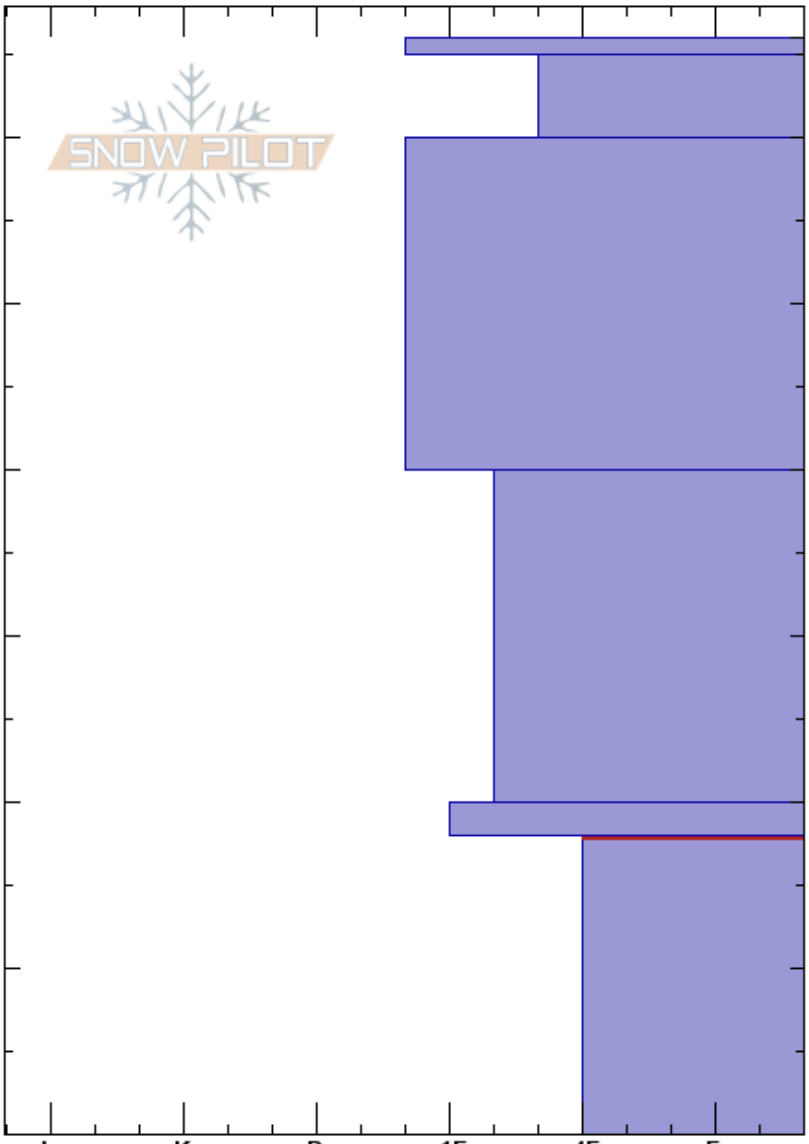

Dead Tree Hill  
Lionhead Range  
MT  
Elevation: 8493 ft  
Aspect: E

Doug Chabot-Admin  
12/22/2019 - 10:10am  
Co-ord: 44.72546N, -111.31365W  
Slope Angle: 25°  
Wind Loading: no

Stability: Fair Unstable  
Air Temperature: -1°C  
Sky Cover: OVC  
Precipitation: NO  
Wind: SW Moderate

HS:66  
Layer Notes:  
18-0cm: Problematic layer

Specifics: Recent avalanche activity on similar slopes; We snowmobiled slope

Crystal		Moisture	ρ kg/m <sup>3</sup>	Stability tests & Layer comments
Form	Size			
•				
•				
•				
⊙				←ECTP17 @18cm
△	2-6			