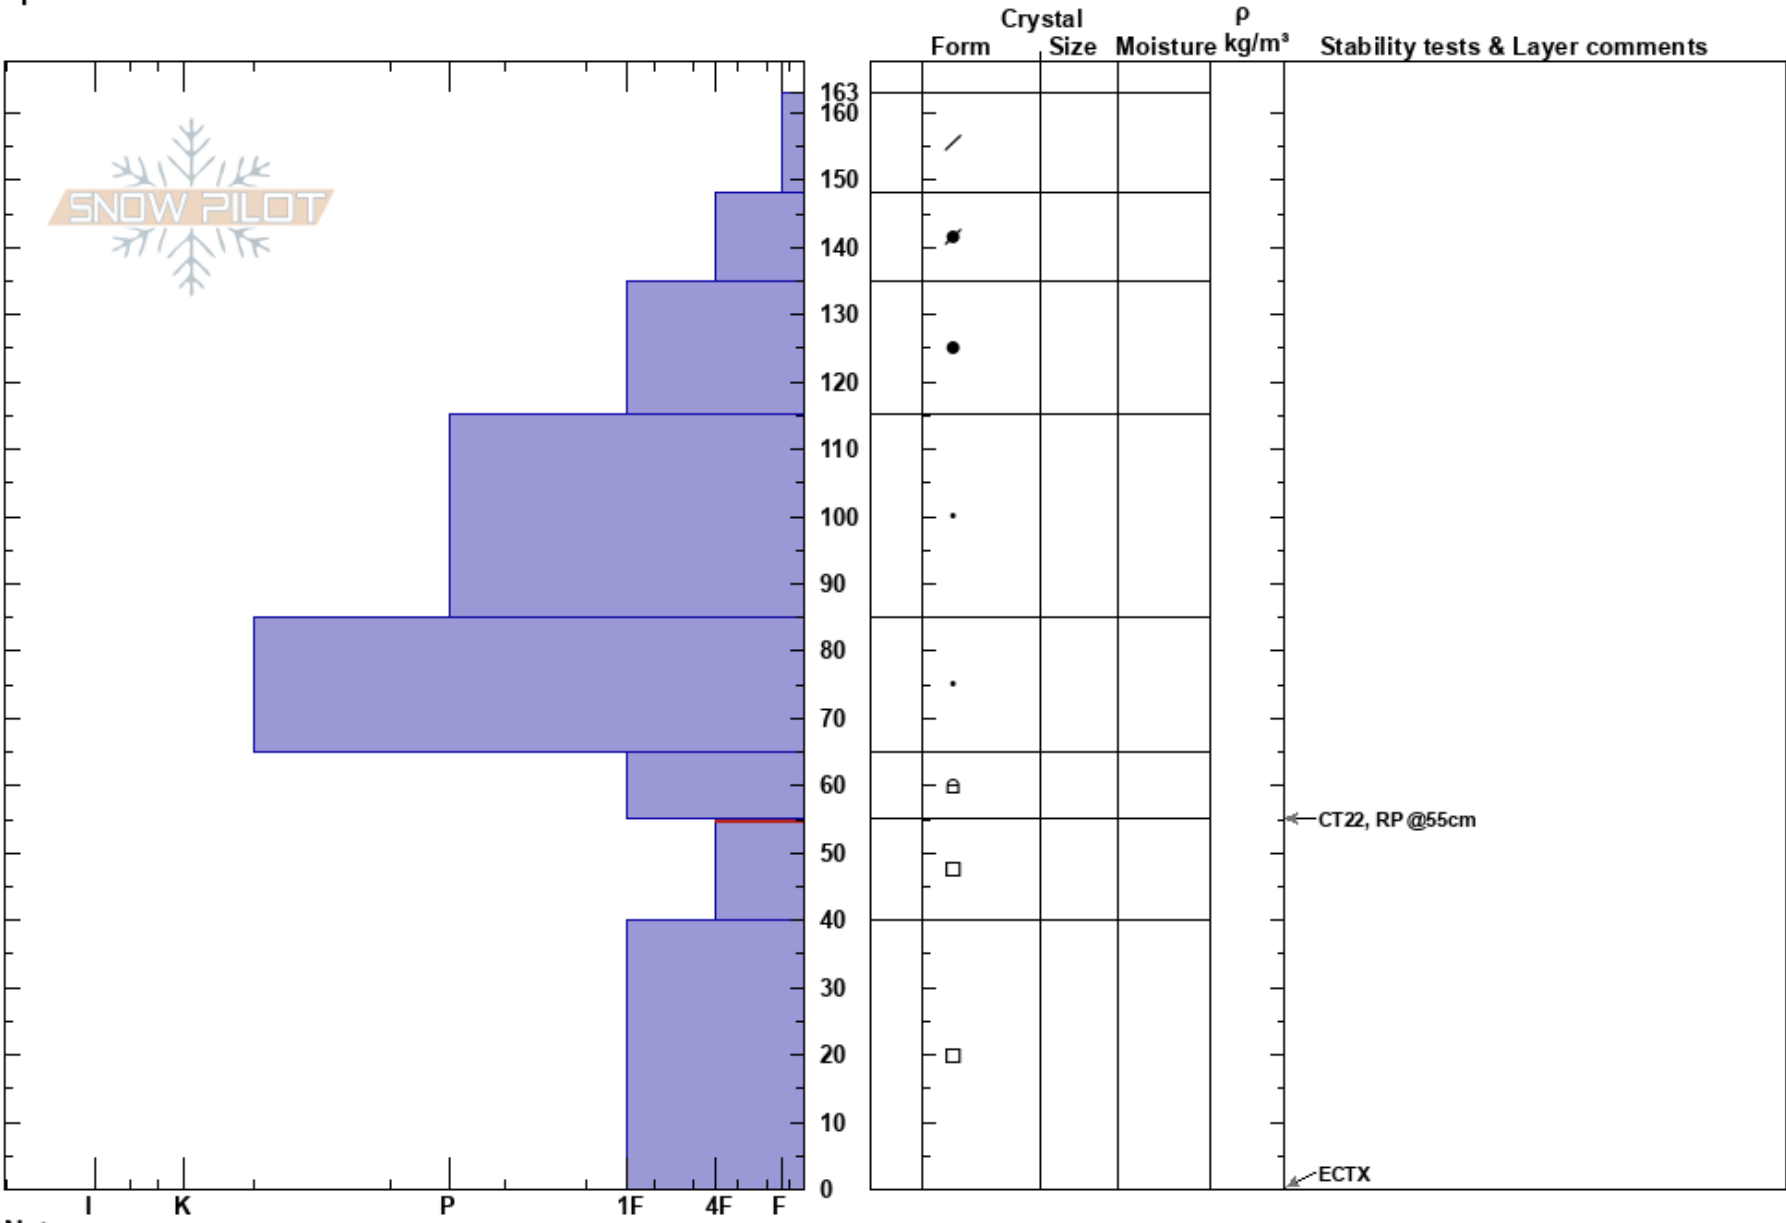

Lost Lake
 Vail/Summit County
 CO
 Elevation:
 Aspect: NE
 Specifics:

Kreston Rohrig
 12/22/2019 - 12:00pm
 Co-ord:
 Slope Angle: 25°
 Wind Loading: previous

Stability:
 Air Temperature:
 Sky Cover: FEW
 Precipitation: NO
 Wind: W Calm

HS:163
 PF:10 55-40cm:Problematic layer
 PS:5

Notes: