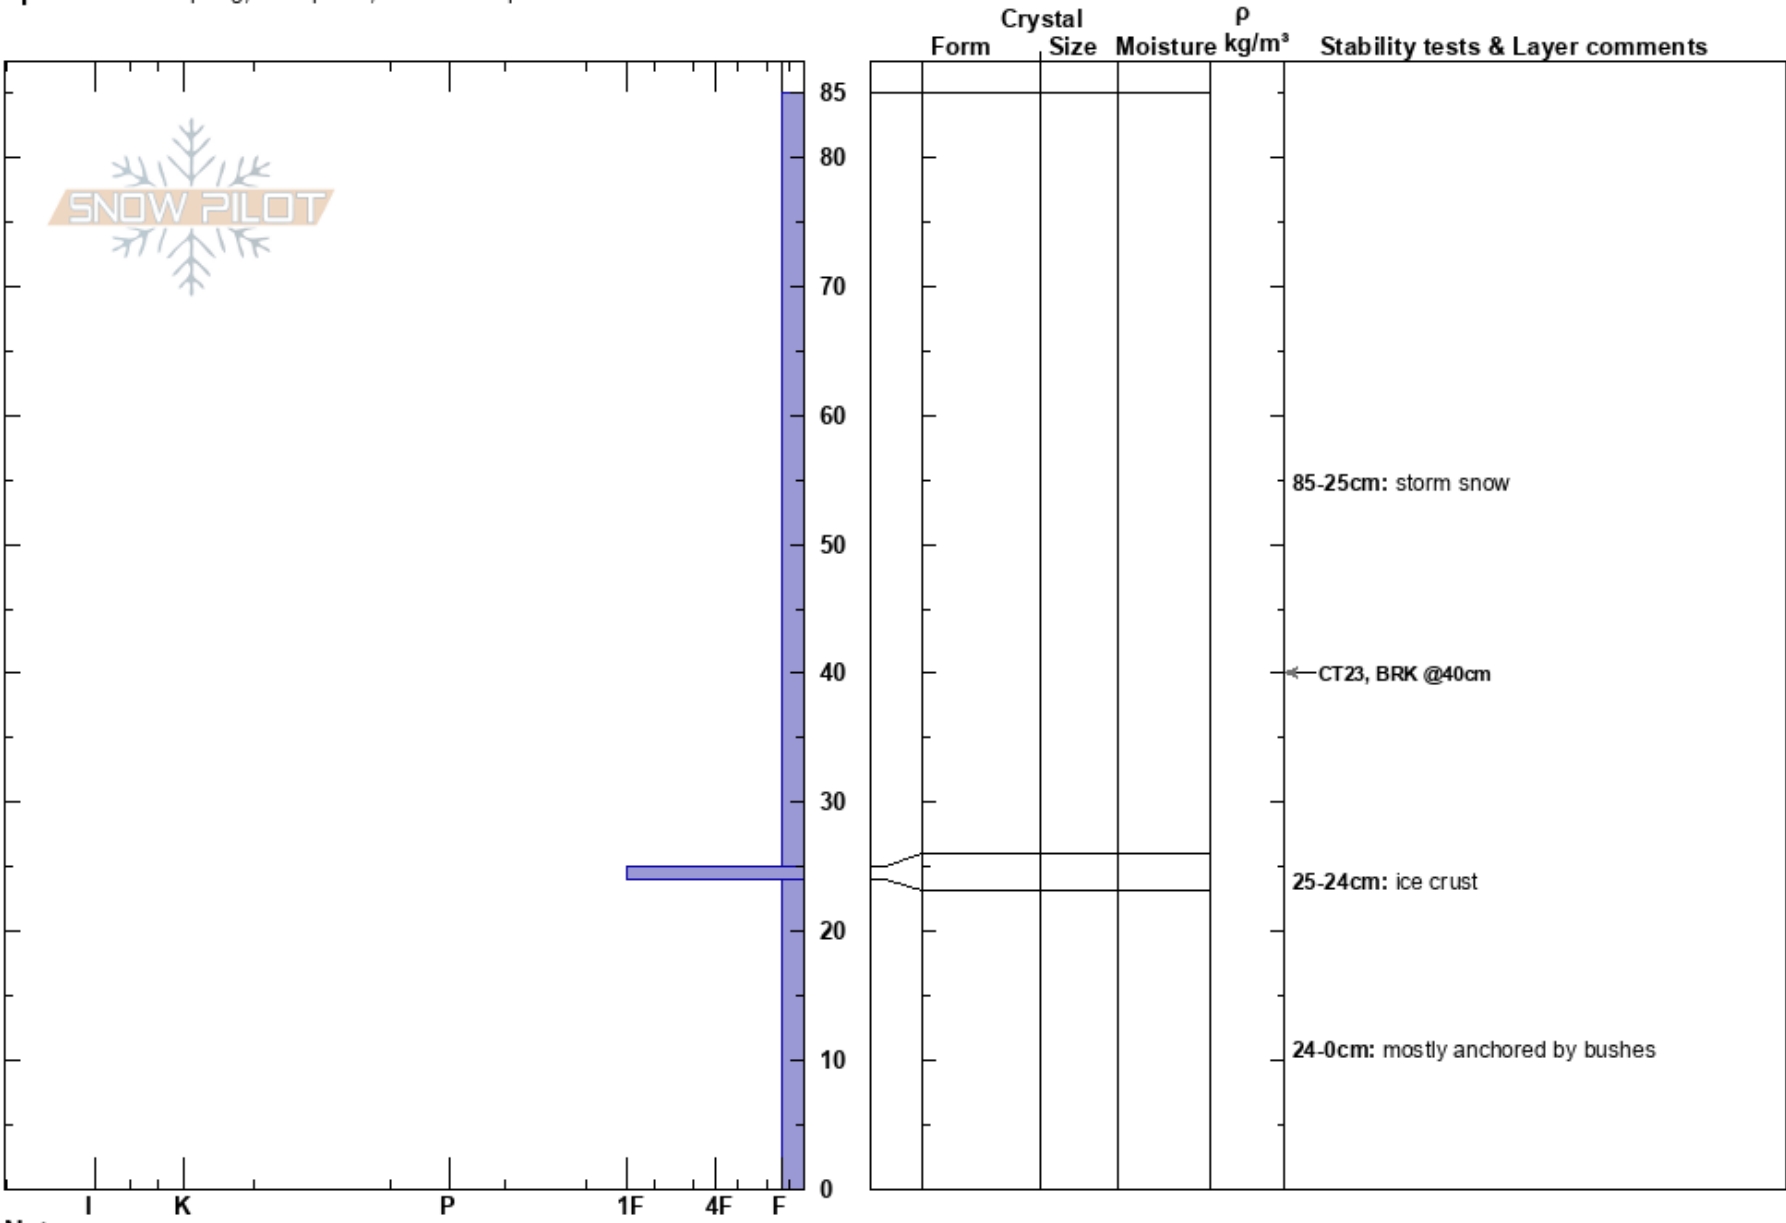

Boundary Creek Yurt
 Uinta Range
 UT
Elevation: 9786 ft
Aspect: SW
Specifics: Collapsing, widespread; We skied slope

Carie Frantz
 12/15/2019 - 2:18pm
Co-ord: 40.84551N, -110.77666W
Slope Angle: 25°
Wind Loading: no

Stability:
Air Temperature:
Sky Cover: BKN
Precipitation: S-1
Wind: Calm

HS:85
PF:40
PS:20
Layer Notes:
 85-25cm: storm snow
 25-24cm: ice crust
 25-24cm: Problematic layer
 24-0cm: mostly anchored by bushes

Notes: Heavy snow previous 2 nights