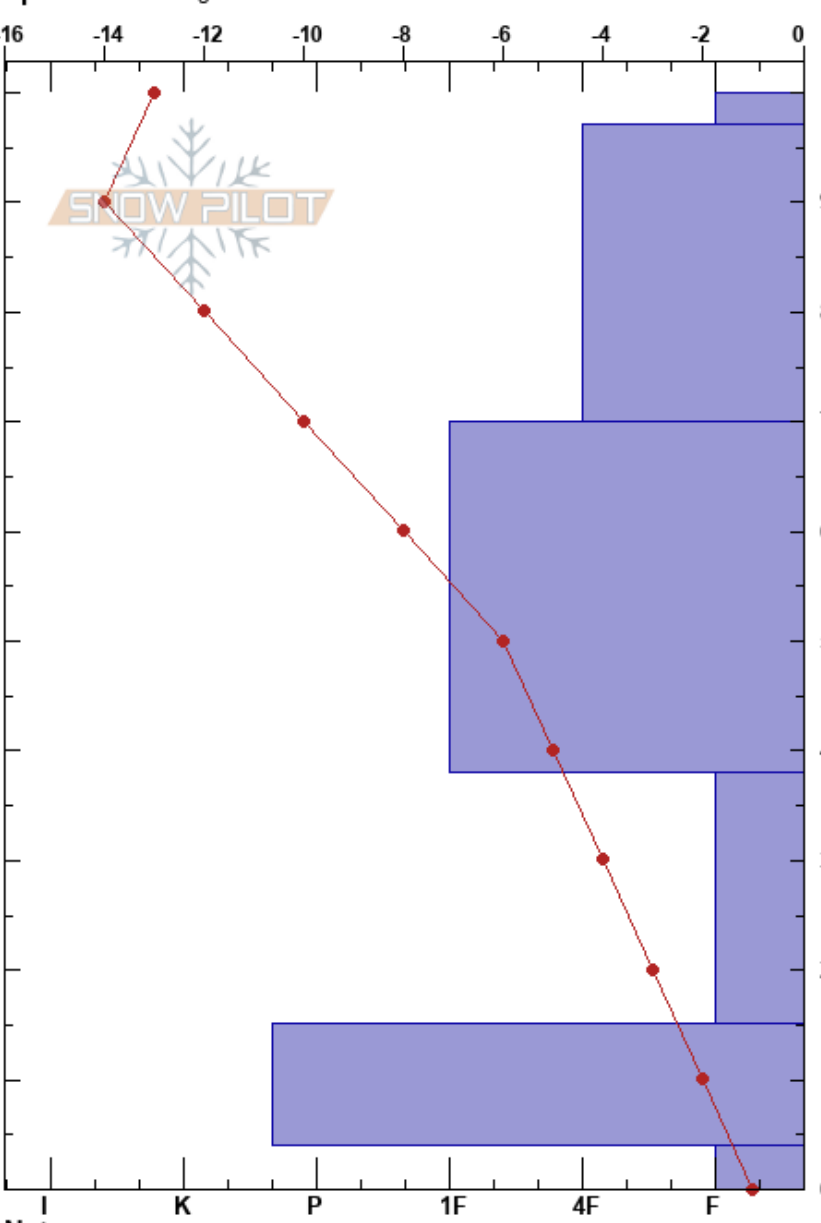

Targhee Headwall
 Teton Range
 WY
 Elevation: 9495 ft
 Aspect: 300°
 Specifics: Pit dug in a Ski Area

Casey O'Connor
 12/16/2019 - 2:30pm
 Co-ord:
 Slope Angle: 37°
 Wind Loading: no

Stability:
 Air Temperature: -8°C
 Sky Cover: CLR
 Precipitation: NO
 Wind: Calm

HS:100
 Layer Notes:
 38-15cm: Problematic layer

Form	Crystal		Moisture	ρ kg/m ³	Stability tests & Layer comments
	Size				
/ (+)	0.5-1				
/	0.5-1				
/	1				
□	2-4				
⊗					← ECTP14 @16cm
□	2-4				

Notes: