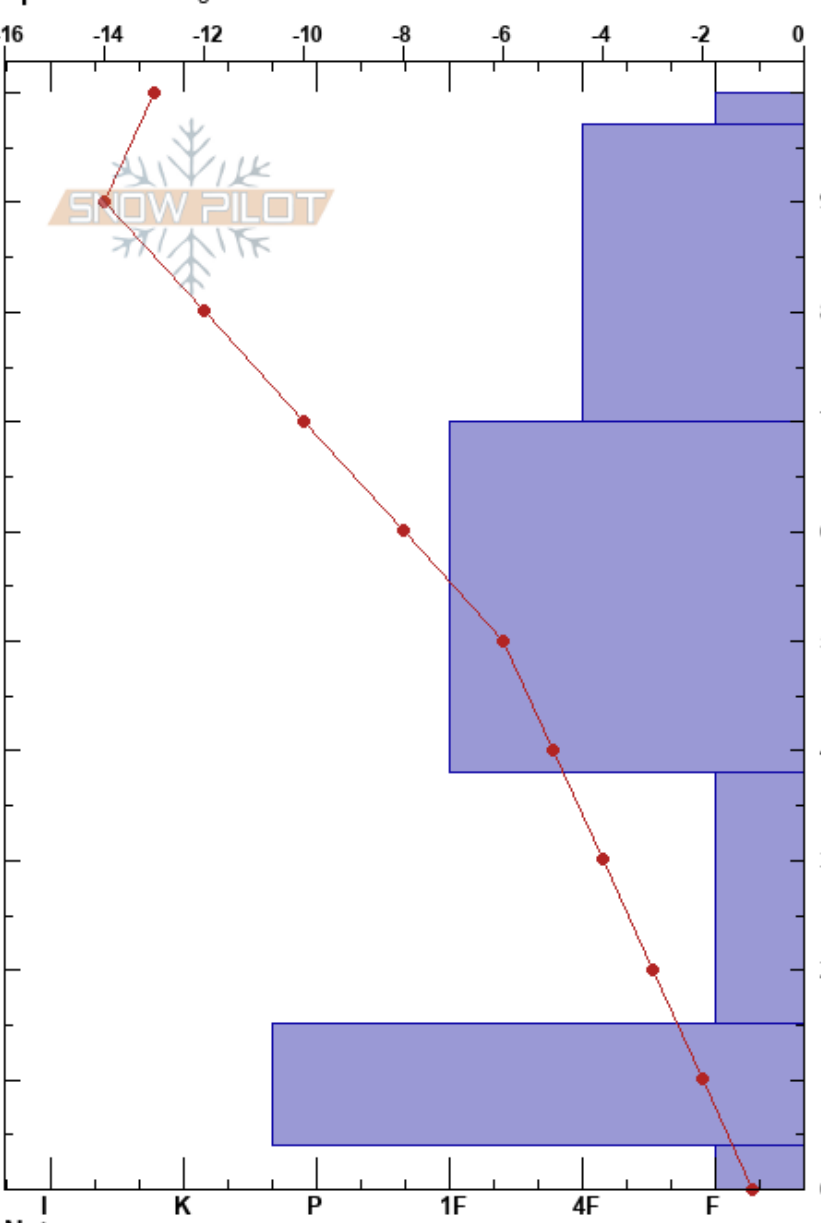

Targhee Headwall
 Teton Range
 WY
 Elevation: 9495 ft
 Aspect: 300°
 Specifics: Pit dug in a Ski Area

Casey O'Connor
 12/16/2019 - 2:30pm
 Co-ord:
 Slope Angle: 37°
 Wind Loading: no

Stability:
 Air Temperature: -8°C
 Sky Cover: CLR
 Precipitation: NO
 Wind: Calm

HS:100
 Layer Notes:
 38-15cm: Problematic layer

Form	Crystal		ρ kg/m ³	Stability tests & Layer comments
	Size	Moisture		
/ (+)	0.5-1			
/	0.5-1			
/	1			
□	2-4			
⊗				← ECTP14 @16cm
□	2-4			

Notes: