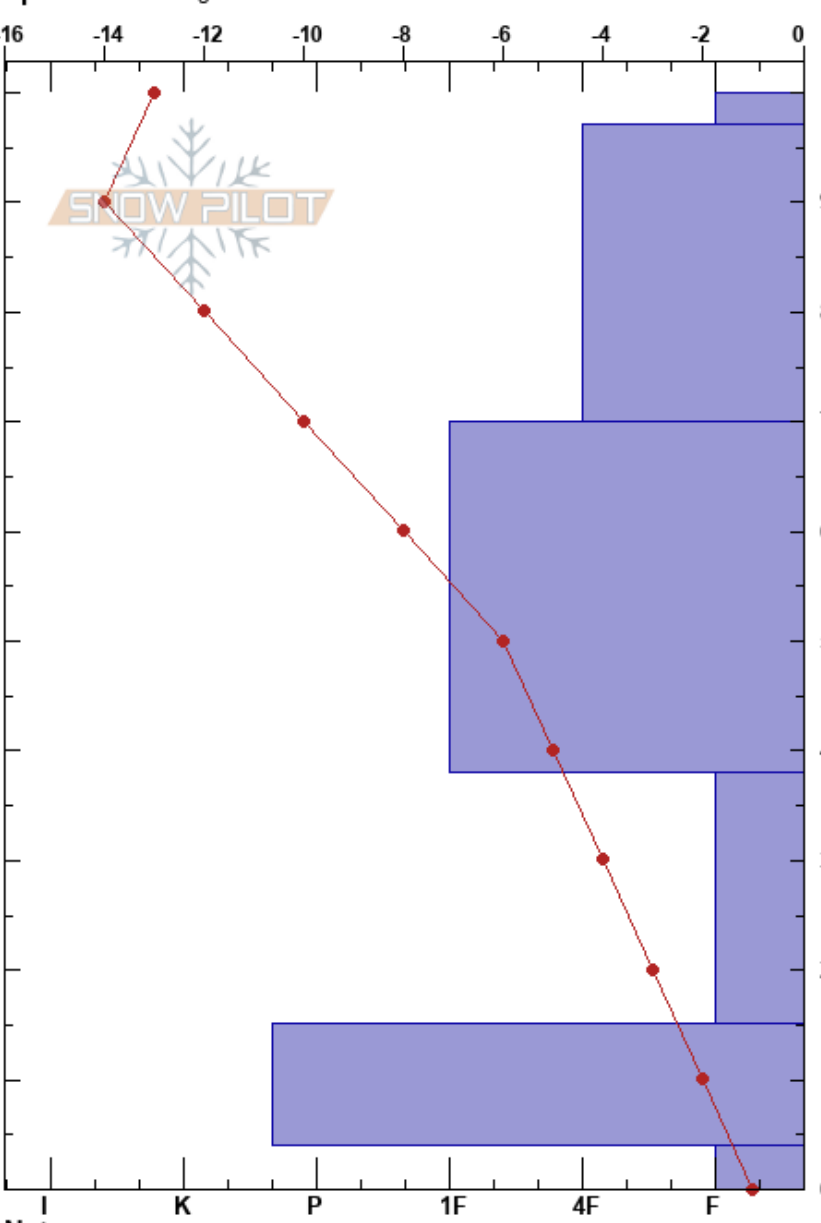

Targhee Headwall  
 Teton Range  
 WY  
 Elevation: 9495 ft  
 Aspect: 300°  
 Specifics: Pit dug in a Ski Area

Casey O'Connor  
 12/16/2019 - 2:30pm  
 Co-ord:  
 Slope Angle: 37°  
 Wind Loading: no

Stability:  
 Air Temperature: -8°C  
 Sky Cover: CLR  
 Precipitation: NO  
 Wind: Calm

HS:100  
 Layer Notes:  
 38-15cm: Problematic layer

Form	Crystal		$\rho$ kg/m <sup>3</sup>	Stability tests & Layer comments
	Size	Moisture		
/ (+)	0.5-1			
/	0.5-1			
/	1			
□	2-4			
⊗				← ECTP14 @16cm
□	2-4			