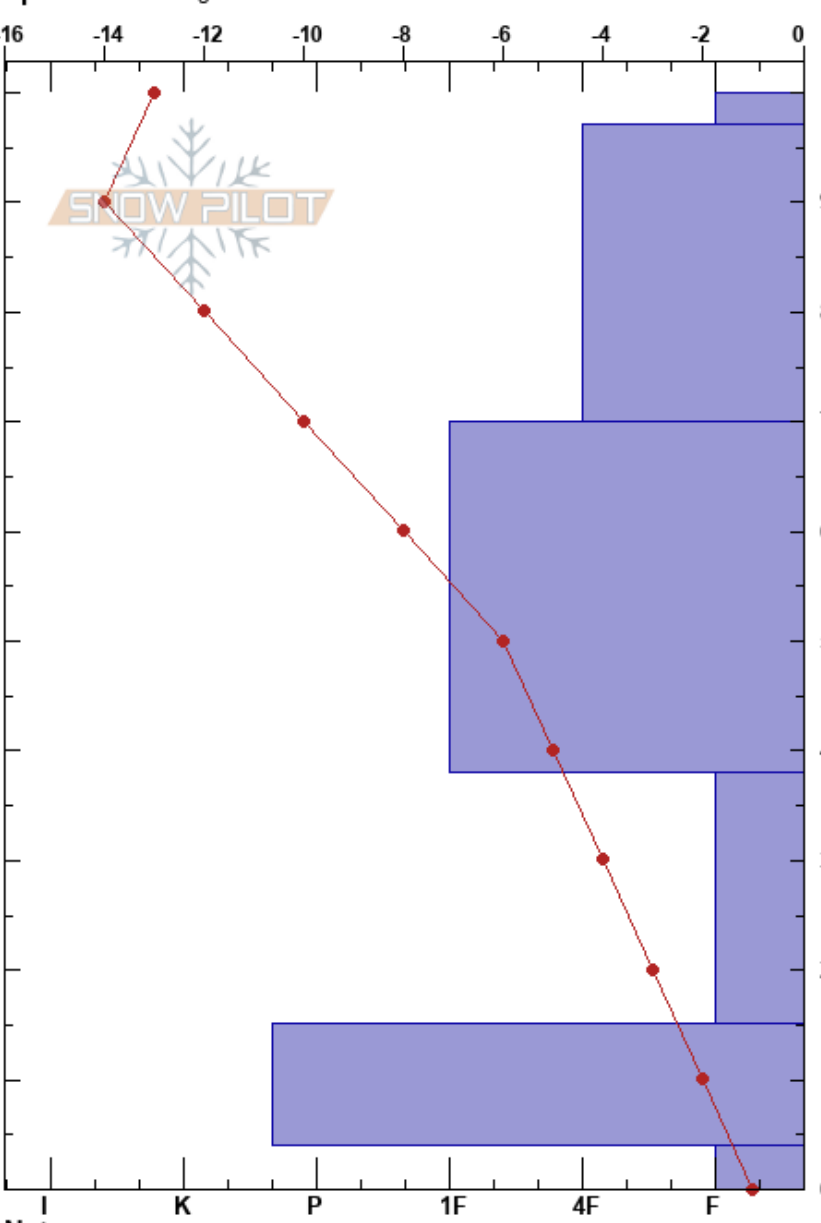

Targhee Headwall  
 Teton Range  
 WY  
 Elevation: 9495 ft  
 Aspect: 300°  
 Specifics: Pit dug in a Ski Area

Casey O'Connor  
 12/16/2019 - 2:30pm  
 Co-ord:  
 Slope Angle: 37°  
 Wind Loading: no

Stability:  
 Air Temperature: -8°C  
 Sky Cover: CLR  
 Precipitation: NO  
 Wind: Calm

HS:100  
 Layer Notes:  
 38-15cm: Problematic layer

Form	Crystal		Moisture	$\rho$ kg/m <sup>3</sup>	Stability tests & Layer comments
	Size				
/ (+)	0.5-1				
/	0.5-1				
/	1				
□	2-4				
⊗					←ECTP14 @16cm
□	2-4				