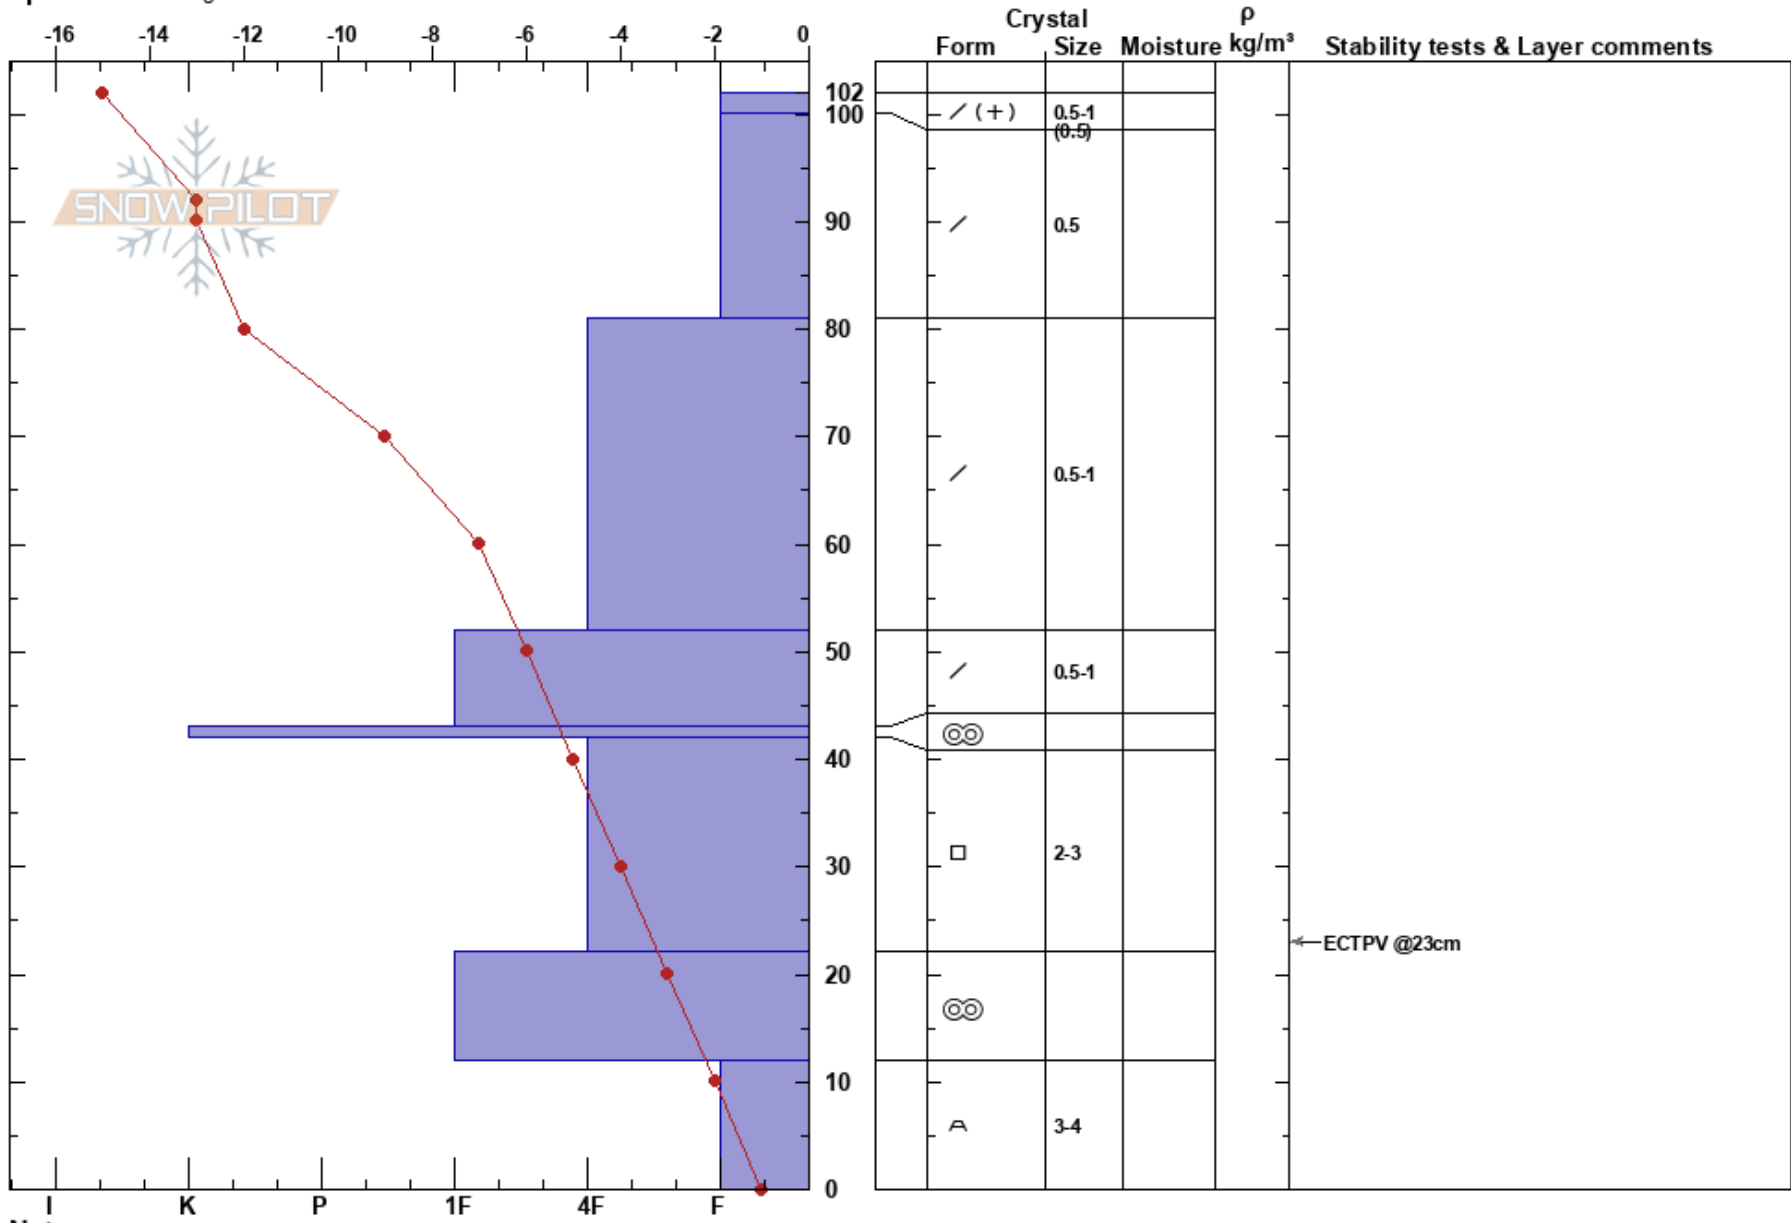

Grand Targhee Mary's  
Teton Range  
WY  
Elevation: 9570 ft  
Aspect: 270°  
Specifics: Pit dug in a Ski Area

Casey O'Connor  
12/16/2019 - 11:45am  
Co-ord:  
Slope Angle: 36°  
Wind Loading:

Stability: **HS:102**  
Air Temperature: -9°C PF:50 42-22cm:Problematic layer  
Sky Cover: CLR  
Precipitation: NO  
Wind: Calm