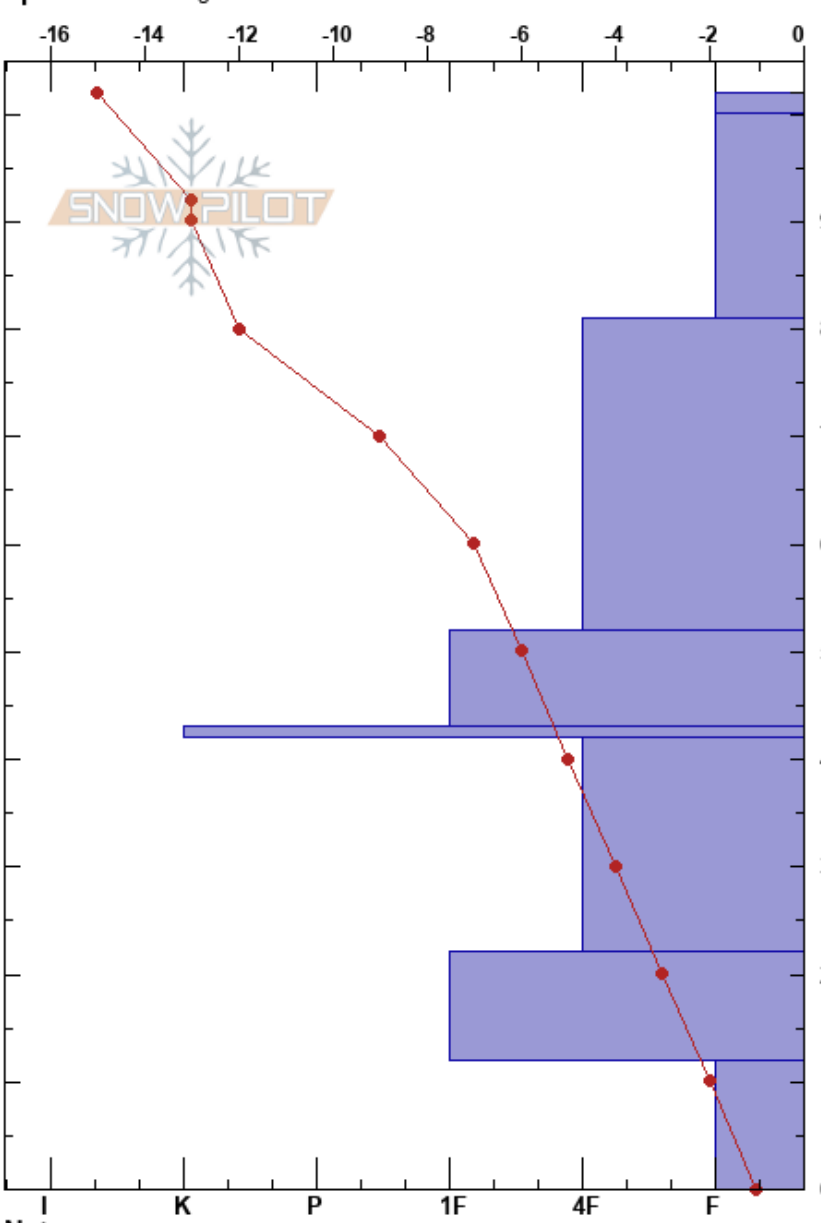

Grand Targhee Mary's
Teton Range
WY
Elevation: 9570 ft
Aspect: 270°
Specifics: Pit dug in a Ski Area

Casey O'Connor
12/16/2019 - 11:45am
Co-ord:
Slope Angle: 36°
Wind Loading:

Stability: **HS:102**
Air Temperature: -9°C
Sky Cover: CLR
Precipitation: NO
Wind: Calm
PF:50 42-22cm:Problematic layer

Depth (cm)	Crystal Form	Crystal Size	Moisture	ρ kg/m ³	Stability tests & Layer comments
102					
100	/ (+)	0.5-1 (0.5)			
90	/	0.5			
80					
70	/	0.5-1			
60					
50	/	0.5-1			
40	⊙⊙				
30	□	2-3			
20	⊙⊙				←ECTPV @23cm
10	A	3-4			
0					