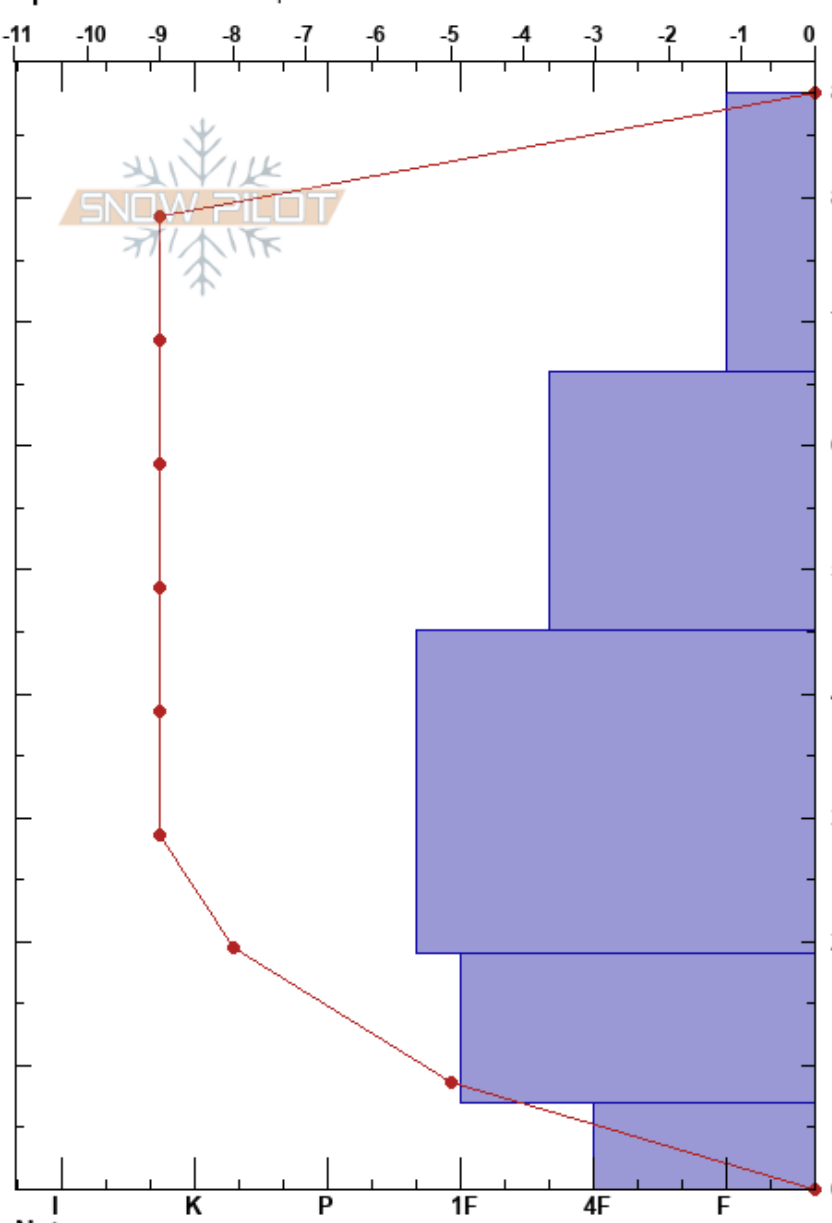

King Solomon 20191221  
 San Juan Range  
 CO  
 Elevation: 11594 ft  
 Aspect: 343°  
 Specifics: We skied slope

Nolan Averbuch  
 12/21/2019 - 1:10pm  
 Co-ord: 37.81862N, -107.60611W  
 Slope Angle: 20°  
 Wind Loading: previous

Stability: **HS:88.5**  
 Air Temperature: 2.5°C  
 Sky Cover: CLR  
 Precipitation: NO  
 Wind: Calm  
 7-0cm: Problematic layer

Form	Crystal		$\rho$ kg/m <sup>3</sup>	Stability tests & Layer comments
	Size	Moisture		
•	2			
•	2			← ECTN18 @66cm
•	2.5			
•	1.5			
^	2.5			