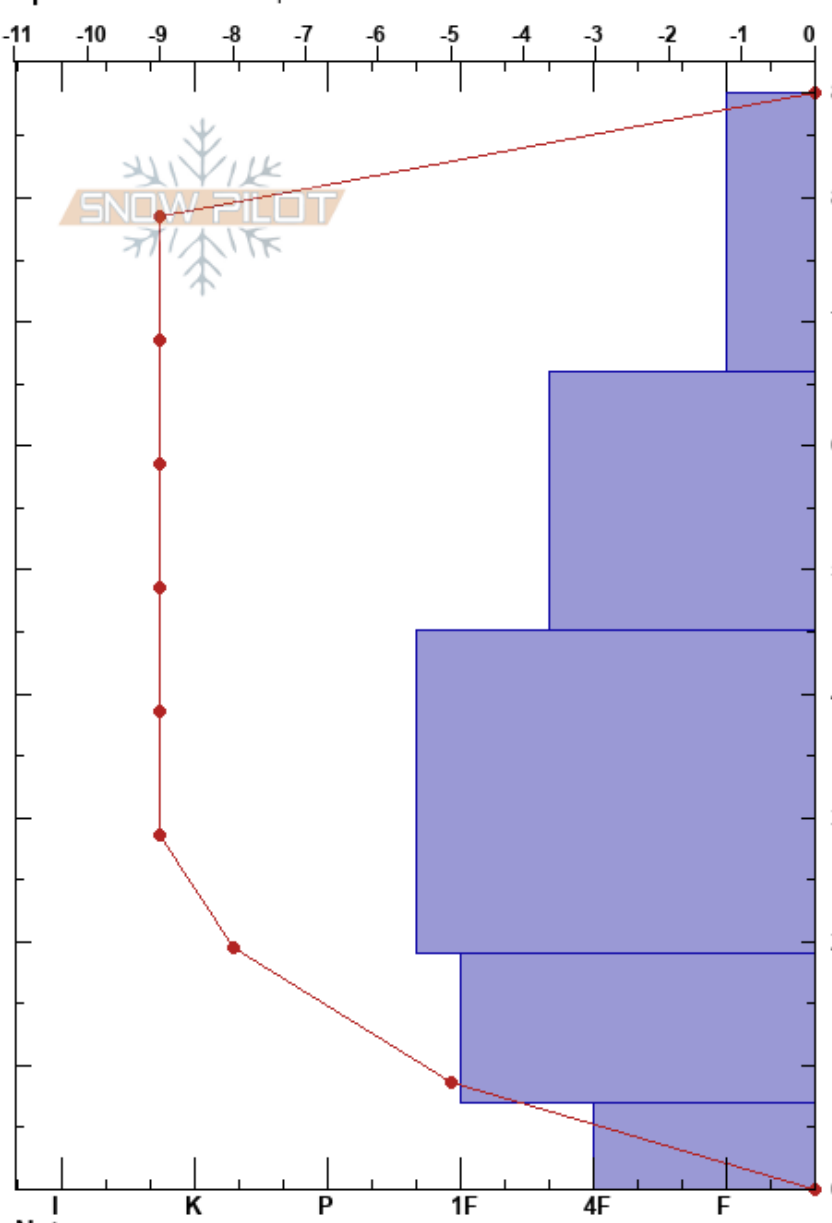

King Solomon 20191221
 San Juan Range
 CO
 Elevation: 11594 ft
 Aspect: 343°
 Specifics: We skied slope

Nolan Averbuch
 12/21/2019 - 1:10pm
 Co-ord: 37.81862N, -107.60611W
 Slope Angle: 20°
 Wind Loading: previous

Stability: **HS:88.5**
 Air Temperature: 2.5°C
 Sky Cover: CLR
 Precipitation: NO
 Wind: Calm
 7-0cm: Problematic layer

| Elevation (cm) | Crystal | | Moisture | ρ kg/m ³ | Stability tests & Layer comments |
|----------------|---------|------|----------|-----------------------------|----------------------------------|
| | Form | Size | | | |
| 88.5 | | | | | |
| 80 | • | 2 | | | |
| 66 | • | 2 | | | ← ECTN18 @66cm |
| 50 | | | | | |
| 40 | | | | | |
| 30 | • | 2.5 | | | |
| 20 | | | | | |
| 10 | • | 1.5 | | | |
| 0 | ^ | 2.5 | | | |