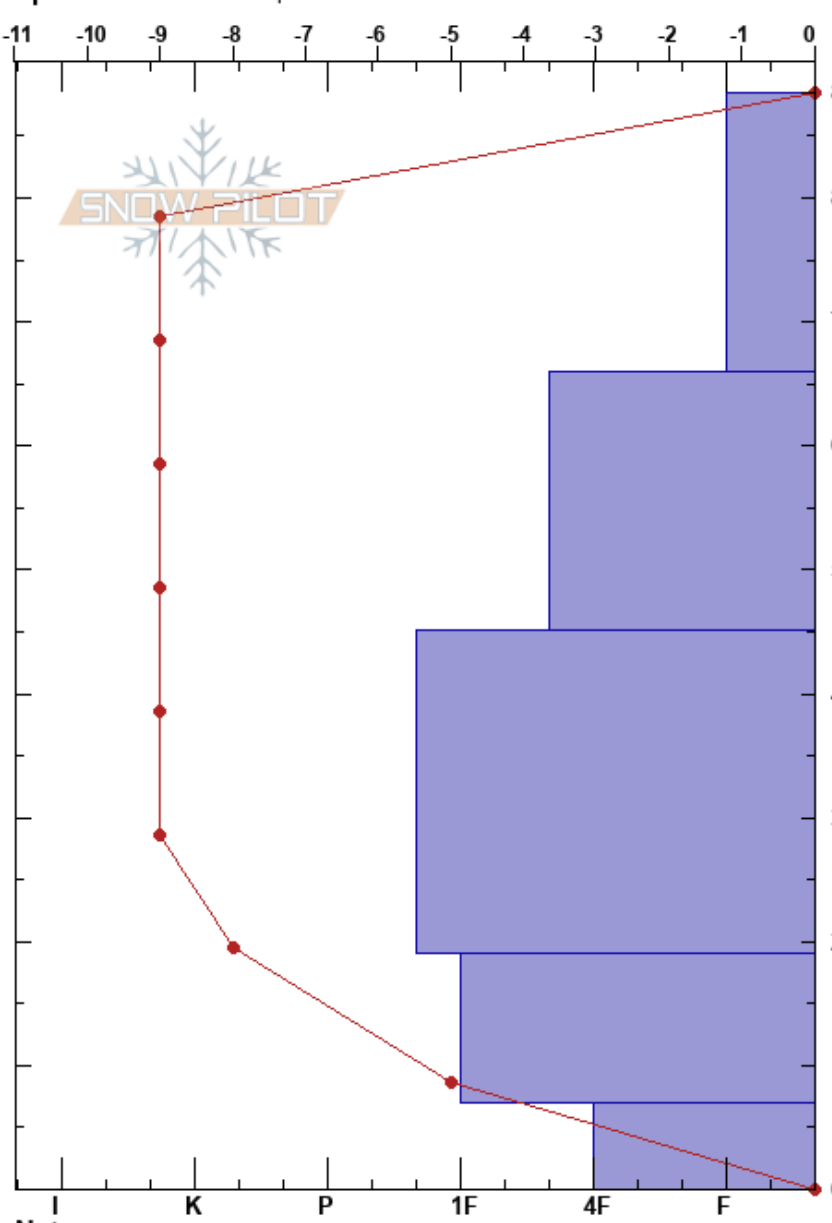

King Solomon 20191221  
 San Juan Range  
 CO  
 Elevation: 11594 ft  
 Aspect: 343°  
 Specifics: We skied slope

Nolan Averbuch  
 12/21/2019 - 1:10pm  
 Co-ord: 37.81862N, -107.60611W  
 Slope Angle: 20°  
 Wind Loading: previous

Stability: **HS:88.5**  
 Air Temperature: 2.5°C  
 Sky Cover: CLR  
 Precipitation: NO  
 Wind: Calm  
 7-0cm: Problematic layer

Form	Crystal		$\rho$ kg/m <sup>3</sup>	Stability tests & Layer comments
	Size	Moisture		
•	2			
				← ECTN18 @66cm
•	2			
•	2.5			
•	1.5			
^	2.5			