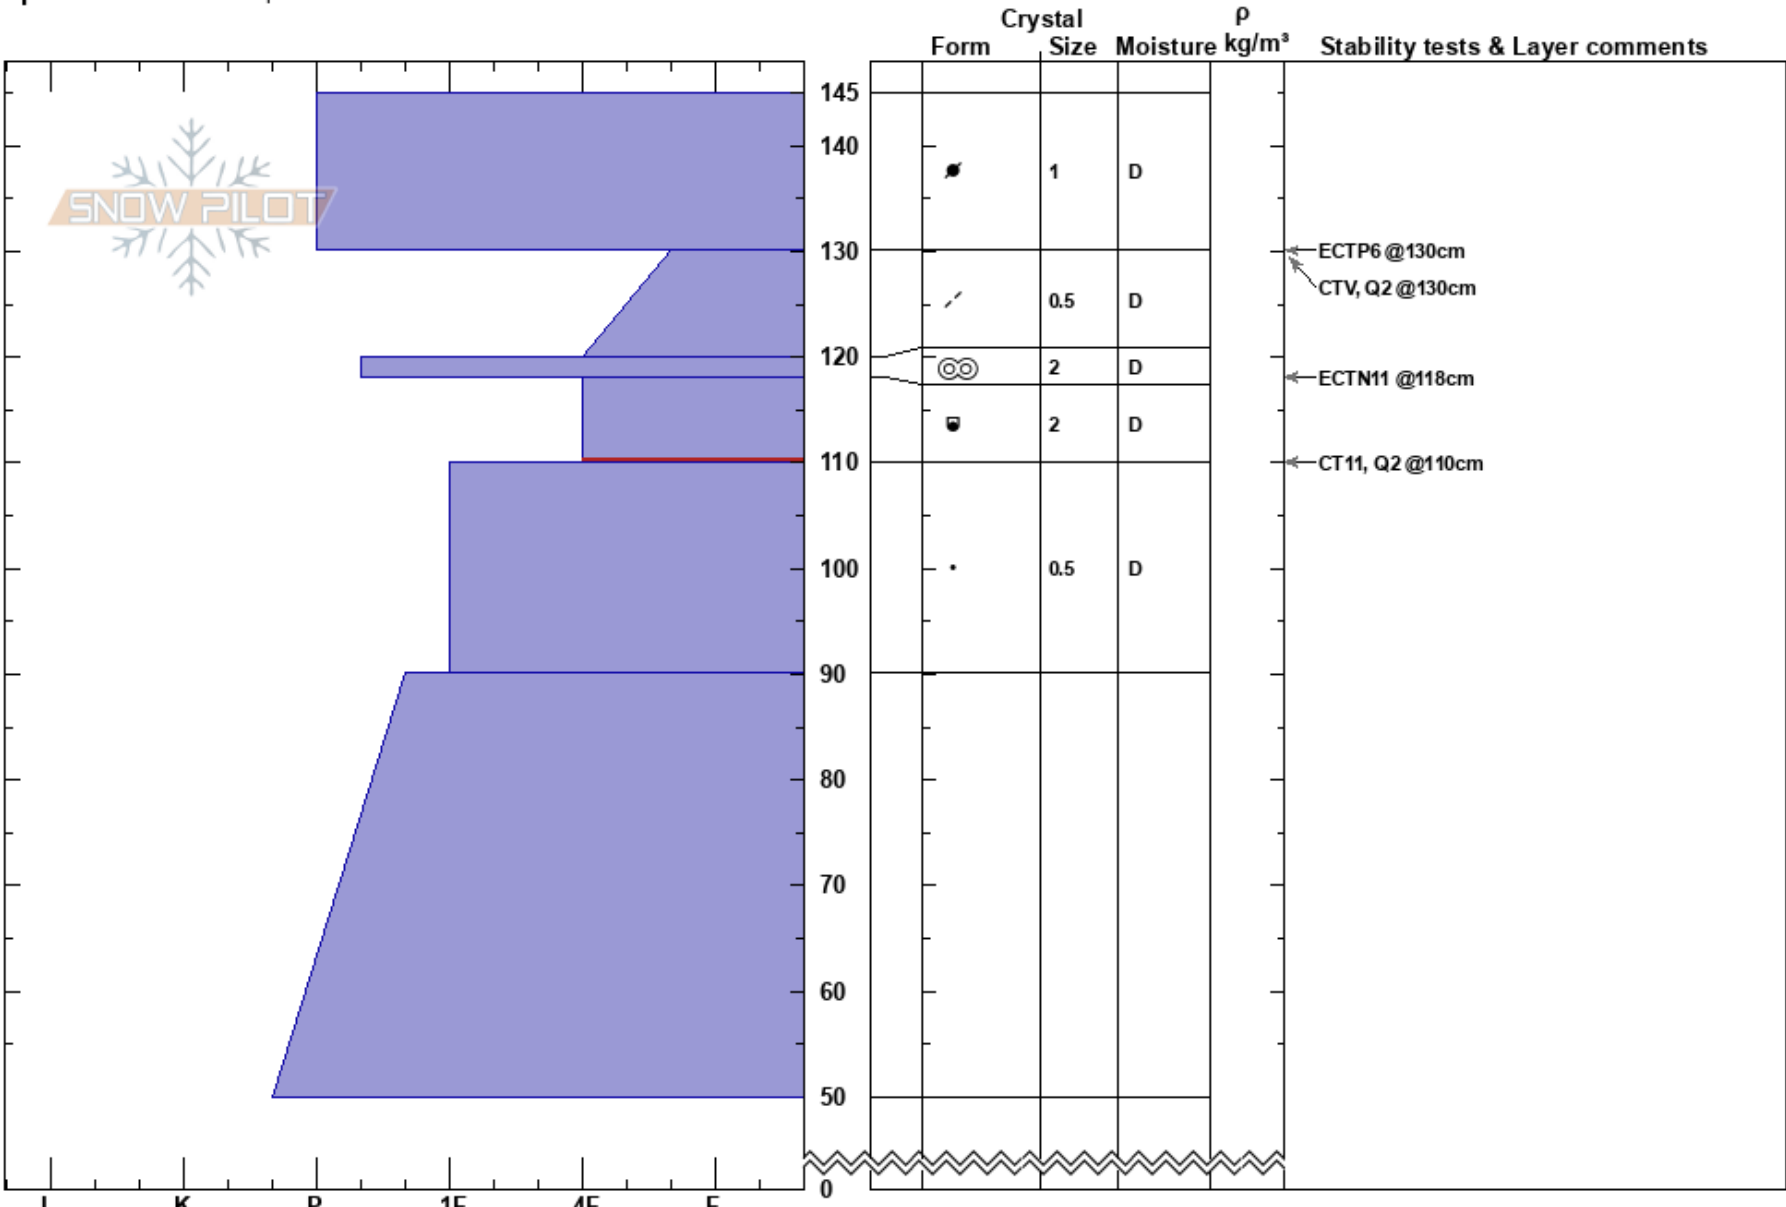

Dream Bowl
 Eastern Sierra Nevada
 CA
Elevation: 10245 ft
Aspect: 88°
Specifics: We skied slope

Chris Engelhardt
 12/21/2019 - 2:00pm
Co-ord:
Slope Angle: 33°
Wind Loading:

Stability: Good **HS:** 145 **Layer Notes:**
Air Temperature: -0.3°C **PF:** 5 118-110cm: Problematic layer
Sky Cover: OVC **PS:** 0
Precipitation: NO
Wind: SW Strong