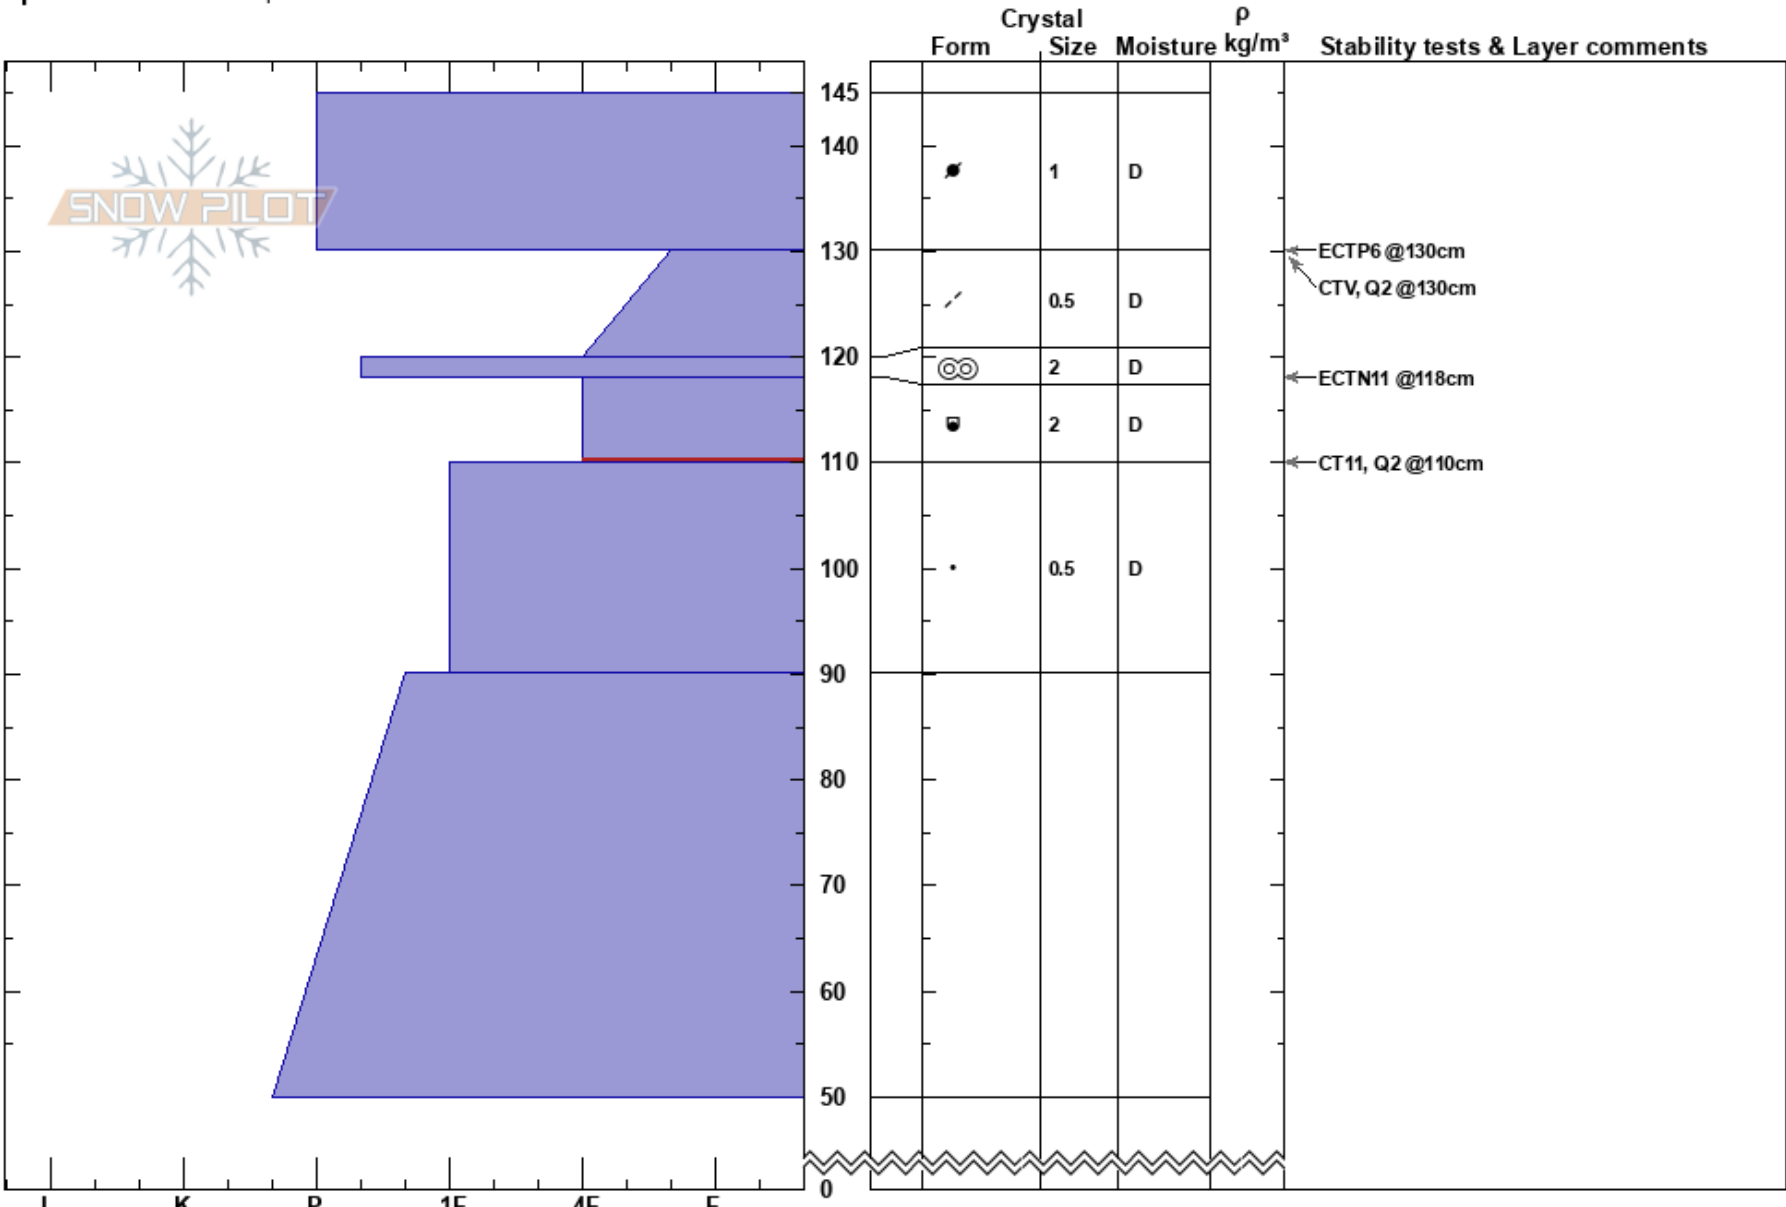

Dream Bowl  
 Eastern Sierra Nevada  
 CA  
**Elevation:** 10245 ft  
**Aspect:** 88°  
**Specifics:** We skied slope

Chris Engelhardt  
 12/21/2019 - 2:00pm  
**Co-ord:**  
**Slope Angle:** 33°  
**Wind Loading:**

**Stability:** Good **HS:** 145 **Layer Notes:**  
**Air Temperature:** -0.3°C **PF:** 5 118-110cm: Problematic layer  
**Sky Cover:** OVC **PS:** 0  
**Precipitation:** NO  
**Wind:** SW Strong

Notes: