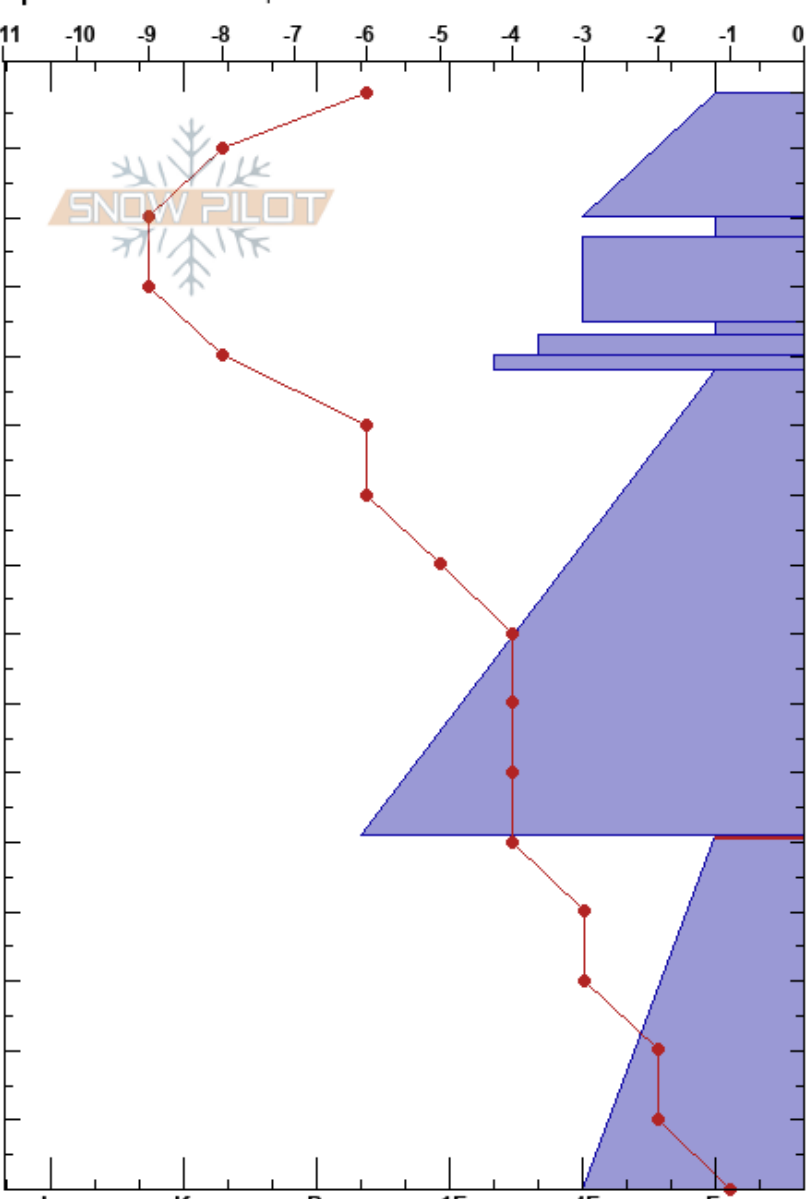

Lawnmower
 Wasatch Range
 UT
 Elevation: 2973 m
 Aspect: 360°
 Specifics: We skied slope

Tim Rogers
 12/21/2019 - 11:00am
 Co-ord: 40.62985N, -111.66625W
 Slope Angle: 32°
 Wind Loading:

Stability: **HS:158**
 Air Temperature: 2°C
 Sky Cover: BKN
 Precipitation: NO
 Wind: SW Calm
PF:25 51-0cm: Problematic layer
PS: 15

Height (cm)	Crystal		Moisture	ρ kg/m ³	Stability tests & Layer comments
	Form	Size			
158					
150	/	1			
140	⊗	2.5-3.5			← CT12, Q3 @139cm
130	/	1.5			
120	⊗	2			← CT23, Q3 @124cm
110	/	0.5			
100	⊗⊗				
90					
80	.	0.5			
70					
60					
50					
40					
30					
20	□	2-3			
10					
0					← ECTX