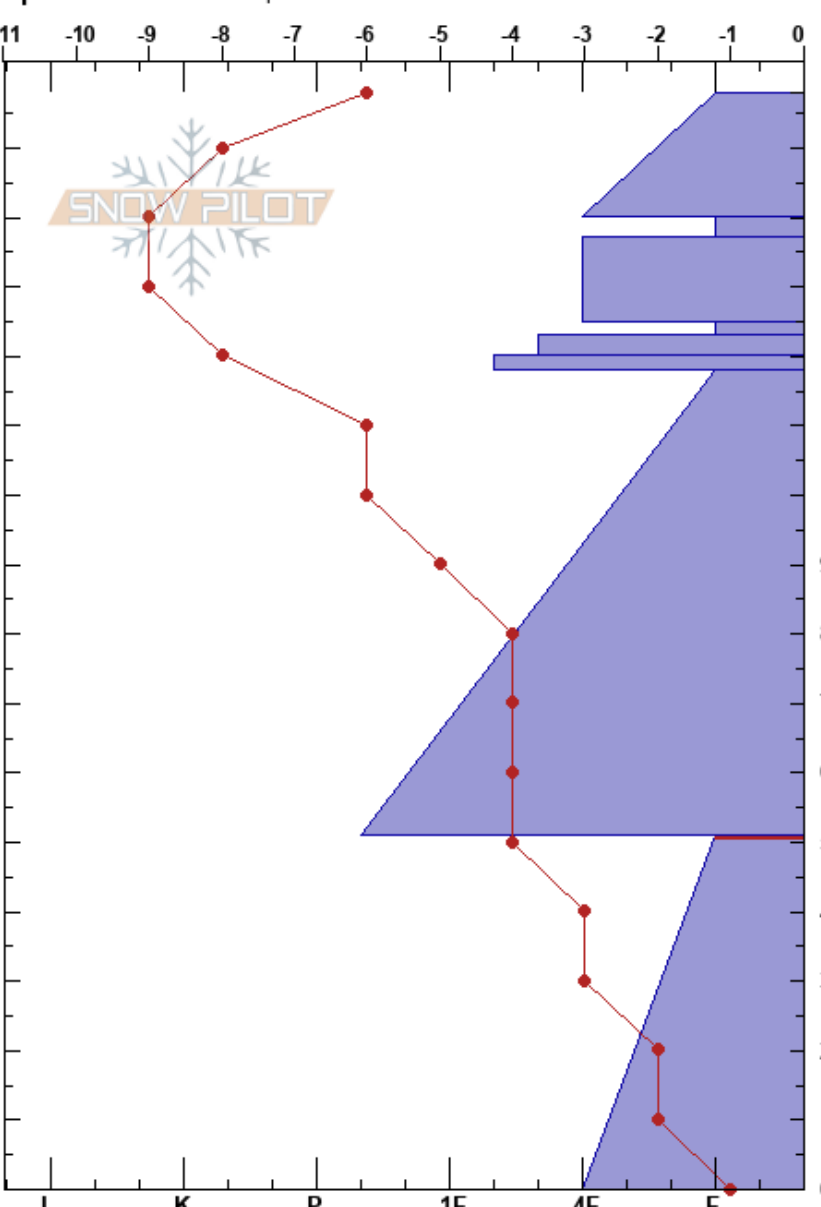

Lawnmower
 Wasatch Range
 UT
 Elevation: 2973 m
 Aspect: 360°
 Specifics: We skied slope

Tim Rogers
 12/21/2019 - 11:00am
 Co-ord: 40.62985N, -111.66625W
 Slope Angle: 32°
 Wind Loading:

Stability: **HS:158**
 Air Temperature: 2°C
 Sky Cover: BKN
 Precipitation: NO
 Wind: SW Calm
PF:25 51-0cm: Problematic layer
PS: 15

Height (cm)	Crystal		Moisture	ρ kg/m ³	Stability tests & Layer comments
	Form	Size			
158					
150	/	1			
140	⊘	2.5-3.5			← CT12, Q3 @139cm
130	/	1.5			
120	⊘	2			← CT23, Q3 @124cm
110	/	0.5			
100	⊘⊘				
90					
80	.	0.5			
70					
60					
50					
40					
30					
20	□	2-3			
10					
0					← ECTX