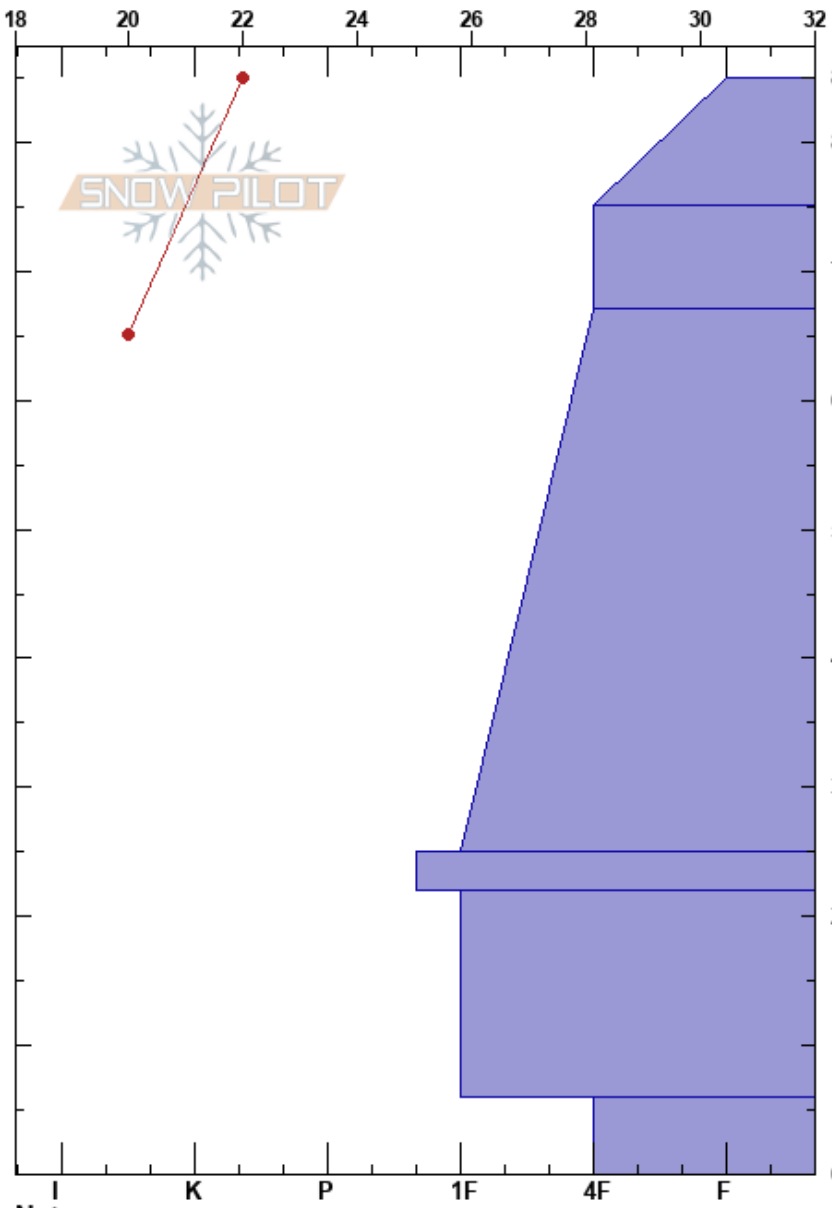

Wong Ray Left  
Sangre de Cristo Range  
NM

Leland Thompson  
12/21/2019 - 12:30pm  
Co-ord: 36.57992N, -105.44814W  
Slope Angle: 30°  
Wind Loading: no

Stability: **HS:85**  
Air Temperature: 30°F  
Sky Cover: CLR  
Precipitation: NO  
Wind: Calm

Layer Notes:  
6-0cm: Problematic layer

Elevation: 10998 ft  
Aspect: N  
Specifics: Pit dug in a Ski Area

Form	Crystal		Moisture	$\rho$ kg/m <sup>3</sup>	Stability tests & Layer comments
	Size				
□ ( / )	2				
/	1				
□	1				
□	0.5				
⊖	1.5				
∧	3				

ECTX easy pry  
CT21, Q1 @0cm SC, easy pry

Notes: Test Plus Pit