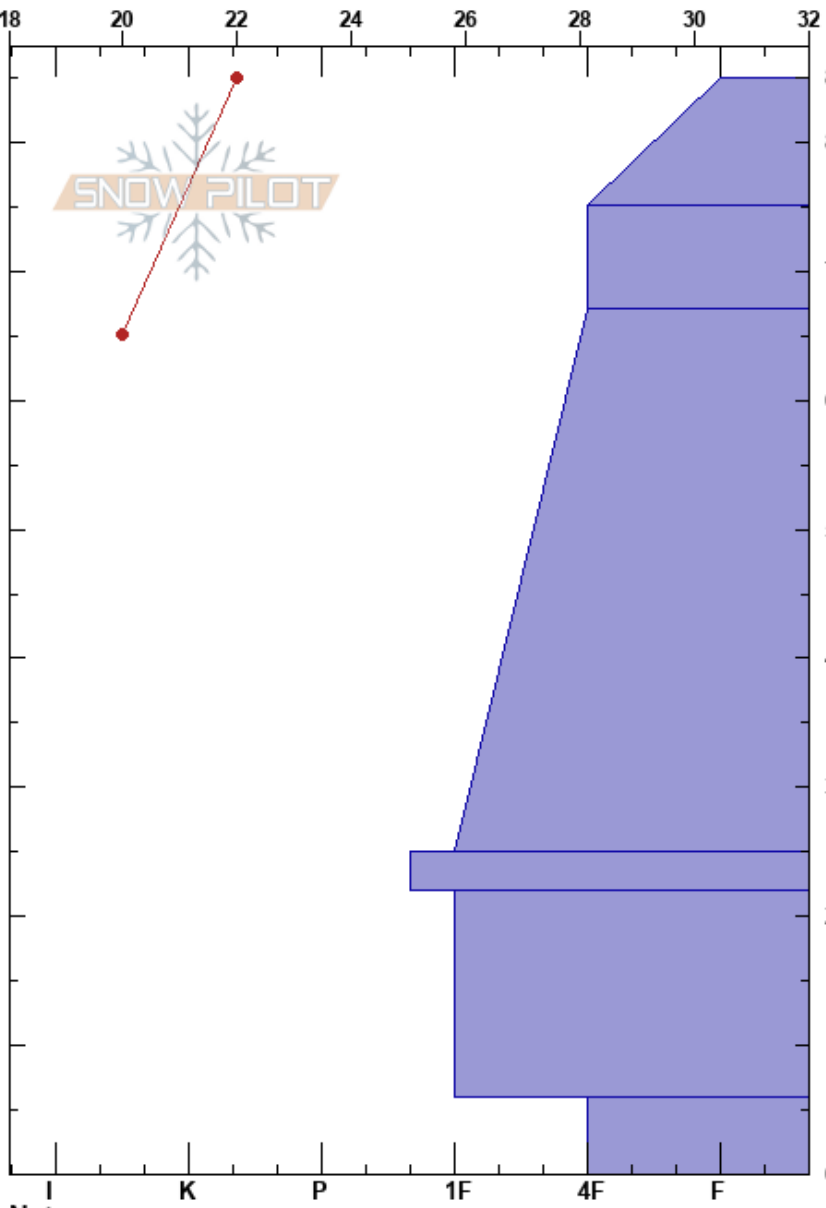

Wong Ray Left
Sangre de Cristo Range
NM

Leland Thompson
12/21/2019 - 12:30pm
Co-ord: 36.57992N, -105.44814W
Slope Angle: 30°
Wind Loading: no

Stability: **HS:85**
Air Temperature: 30°F
Sky Cover: CLR
Precipitation: NO
Wind: Calm

Layer Notes:
6-0cm: Problematic layer

Elevation: 10998 ft
Aspect: N
Specifics: Pit dug in a Ski Area

Form	Crystal		Moisture	ρ kg/m ³	Stability tests & Layer comments
	Size				
□ (/)	2				
/	1				
□	1				
□	0.5				
⊖	1.5				
∧	3				

ECTX easy pry
CT21, Q1 @0cm SC, easy pry

Notes: Test Plus Pit