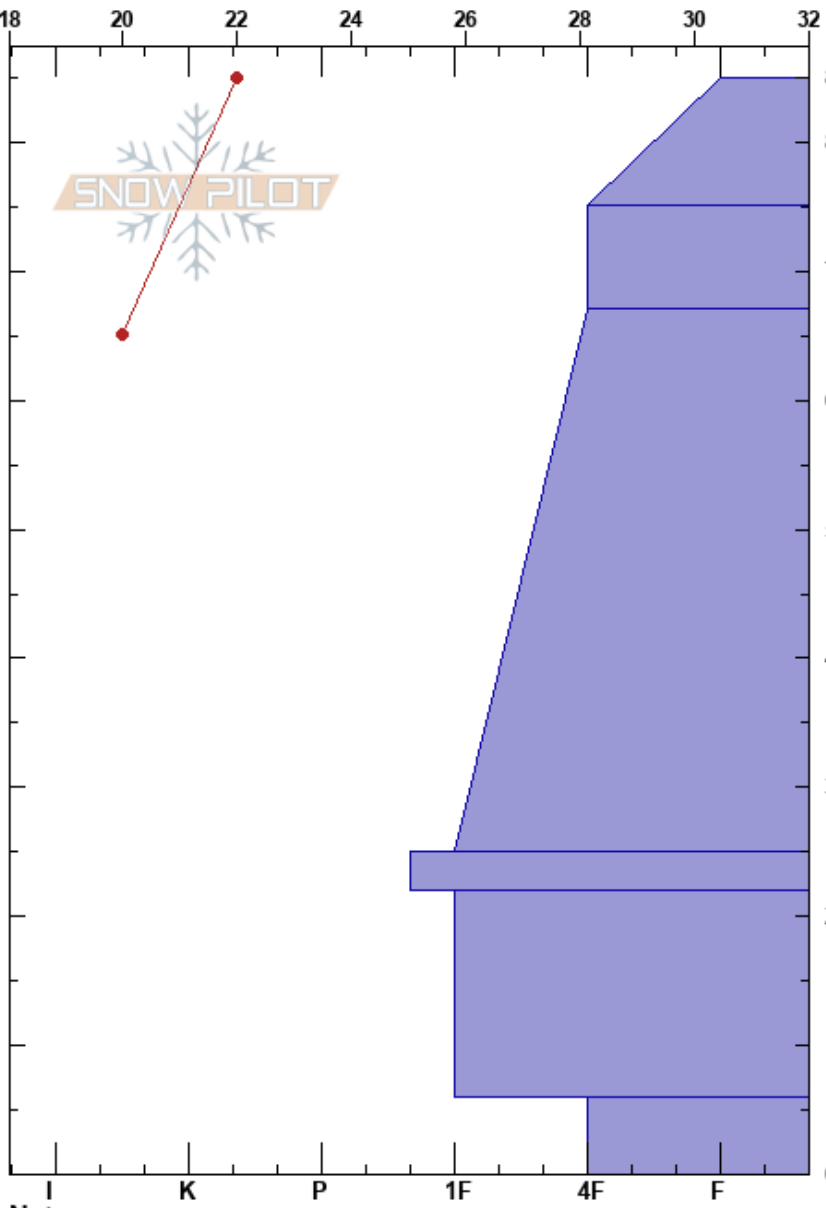

Wong Ray Left
Sangre de Cristo Range
NM

Leland Thompson
12/21/2019 - 12:30pm
Co-ord: 36.57992N, -105.44814W
Slope Angle: 30°
Wind Loading: no

Stability: **HS:85**
Air Temperature: 30°F **PF:35**
Sky Cover: CLR **PS:65**
Precipitation: NO
Wind: Calm
6-0cm: Problematic layer

Elevation: 10998 ft
Aspect: N
Specifics: Pit dug in a Ski Area

Form	Crystal		Moisture	ρ kg/m ³	Stability tests & Layer comments
	Size				
□ (/)	2				
/	1				
□	1				
□	0.5				
⊖	1.5				
∧	3				

ECTX easy pry
CT21, Q1 @0cm SC, easy pry