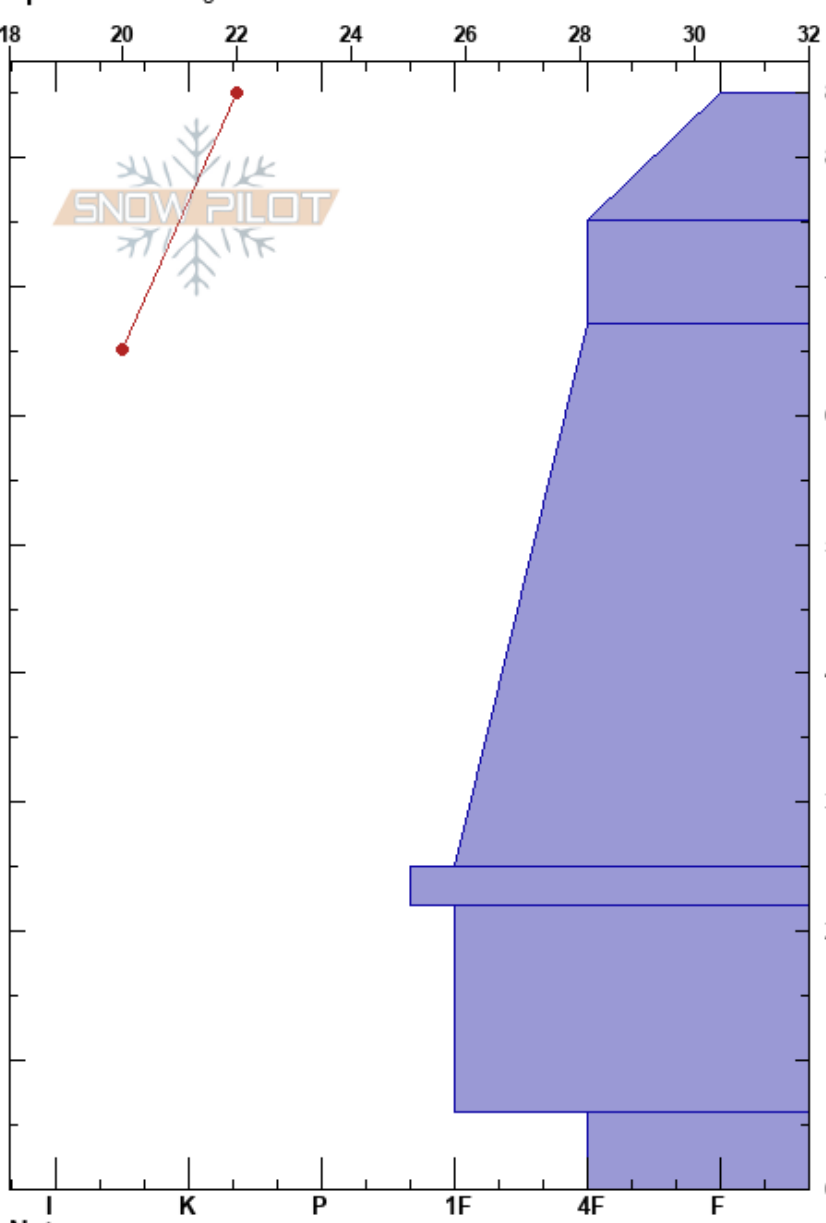

Wong Ray Left  
Sangre de Cristo Range  
NM

Leland Thompson  
12/21/2019 - 12:30pm  
Co-ord: 36.57992N, -105.44814W  
Slope Angle: 30°  
Wind Loading: no

Stability: **HS:85**  
Air Temperature: 30°F **PF:35**  
Sky Cover: CLR **PS:65**  
Precipitation: NO  
Wind: Calm  
6-0cm: Problematic layer

Elevation: 10998 ft  
Aspect: N  
Specifics: Pit dug in a Ski Area

Form	Crystal Size	Moisture	$\rho$ kg/m <sup>3</sup>	Stability tests & Layer comments
□ ( / )	2			
/	1			
□	1			
□	0.5			
⊖	1.5			
∧	3			

ECTX easy pry  
CT21, Q1 @0cm SC, easy pry

Notes: Test Plus Pit