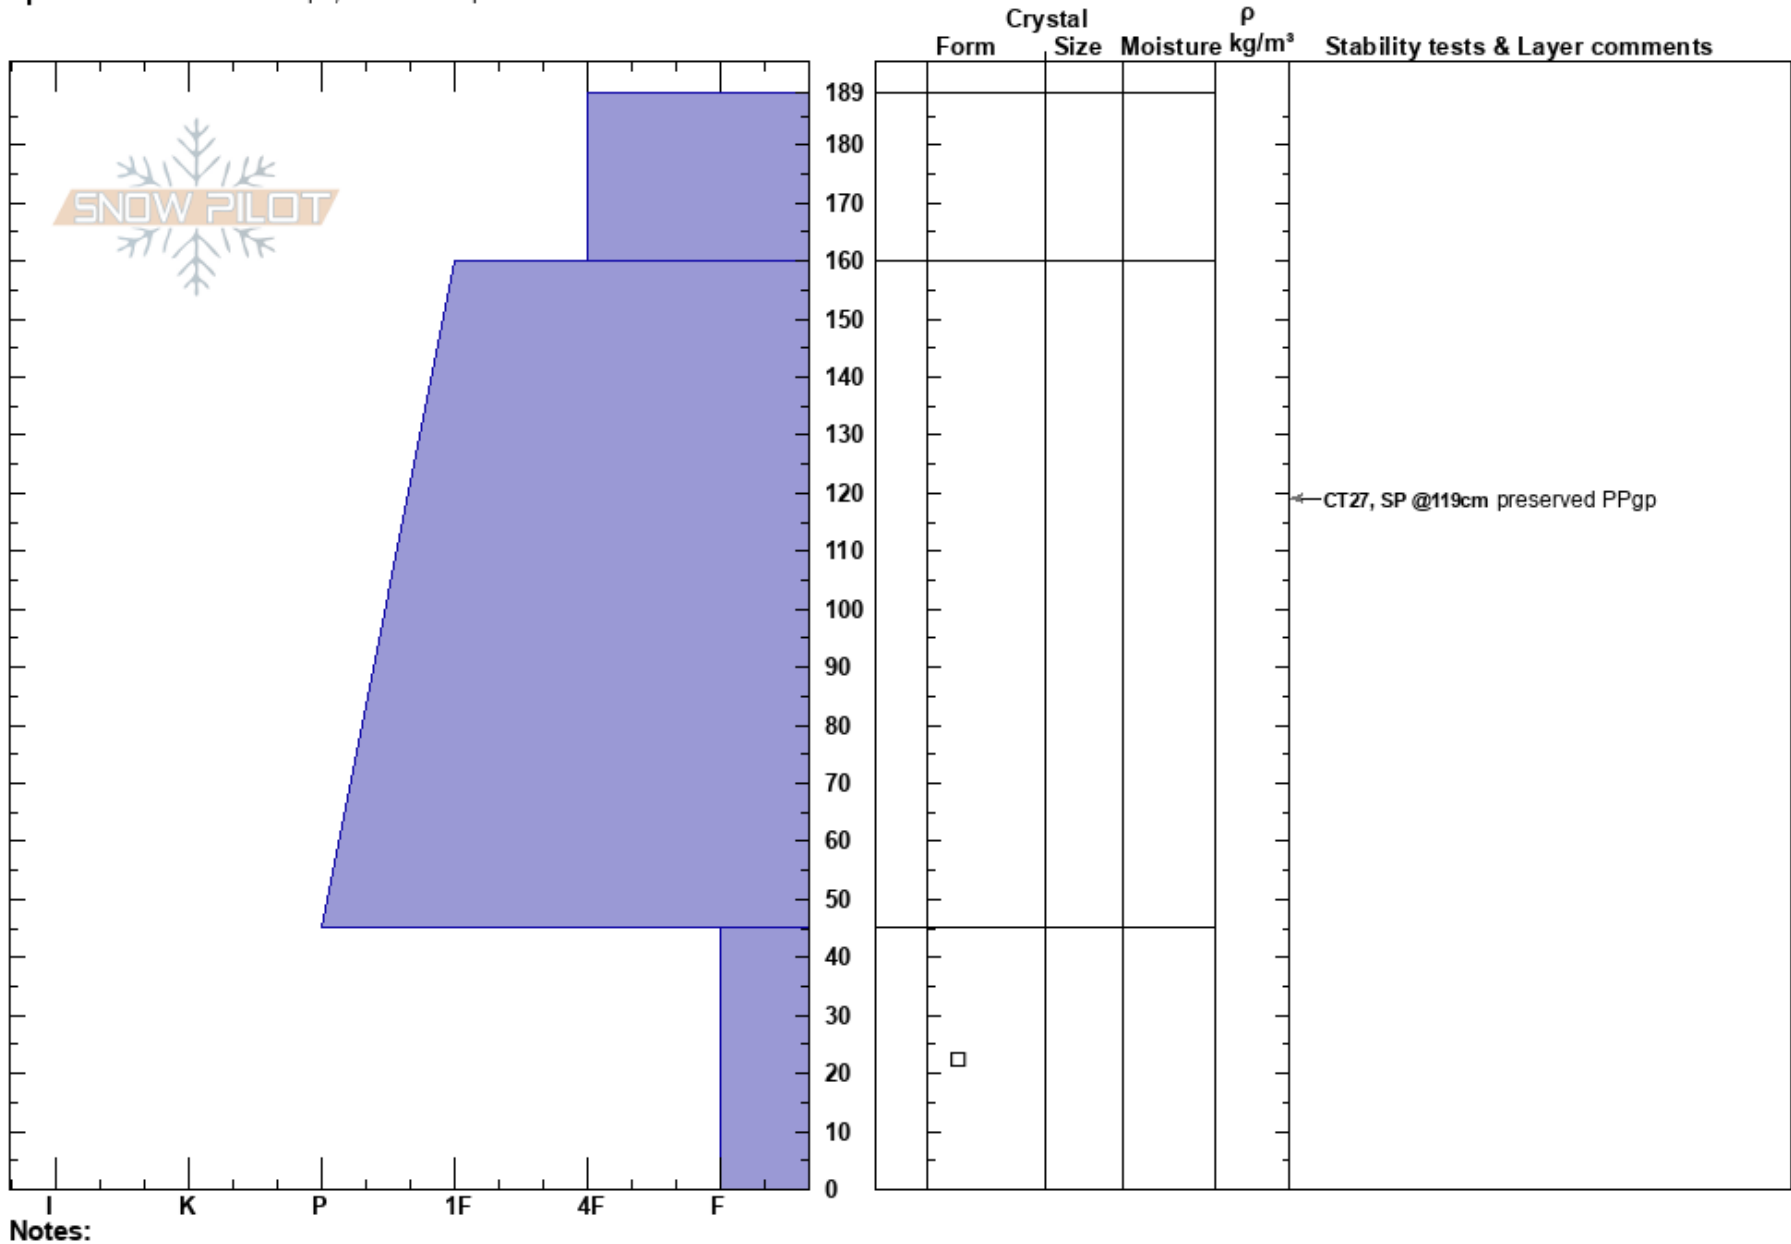

Powerline Ridge NE Was Joel ORourke  
 Wasatch Range 12/21/2019 - 12:45pm  
 UT  
 Elevation: 2875 m  
 Aspect: NE  
 Slope Angle: 31°  
 Wind Loading: no  
 Specifics: Ski tracks on slope; We skied slope

Stability: **HS:189**  
 Air Temperature: **PF:30** 45-0cm: Problematic layer  
 Sky Cover: BKN  
 Precipitation: NO  
 Wind: SW Light Breeze  
**PS: 10**

Notes: