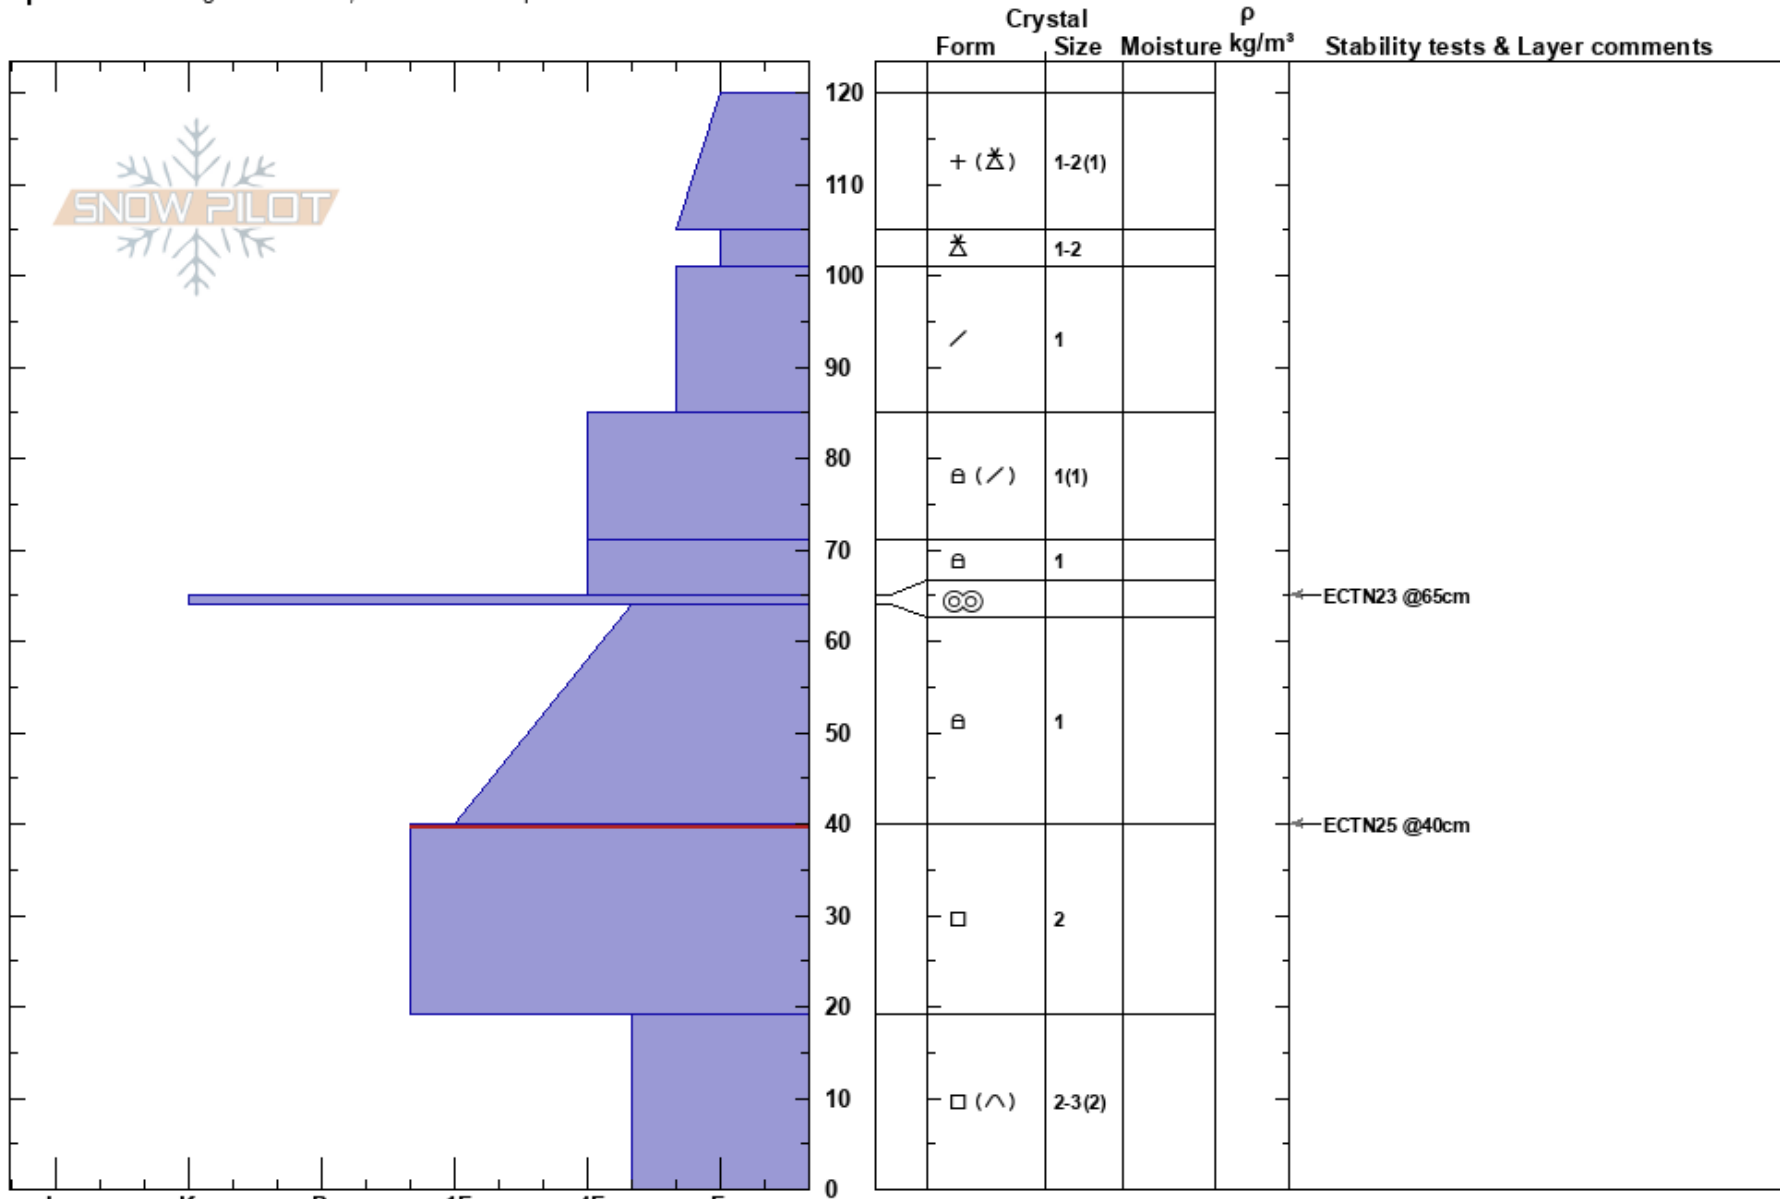

Combat
 Teton Range
 WY
 Elevation: 9053 ft
 Aspect: 349°
 Specifics: Pit dug in a Ski Area; Ski tracks on slope

Jackson Knoll
 12/21/2019 - 2:40pm
 Co-ord: 43.77823N, -110.93888W
 Slope Angle: 35°
 Wind Loading:

Stability:
 Air Temperature:
 Sky Cover: OVC
 Precipitation: NO
 Wind: W Calm

HS:120
 Layer Notes:
 40-19cm: Problematic layer

Notes: 30 to 50 yards above the bidet. Everything from 40 cms down was boot packed