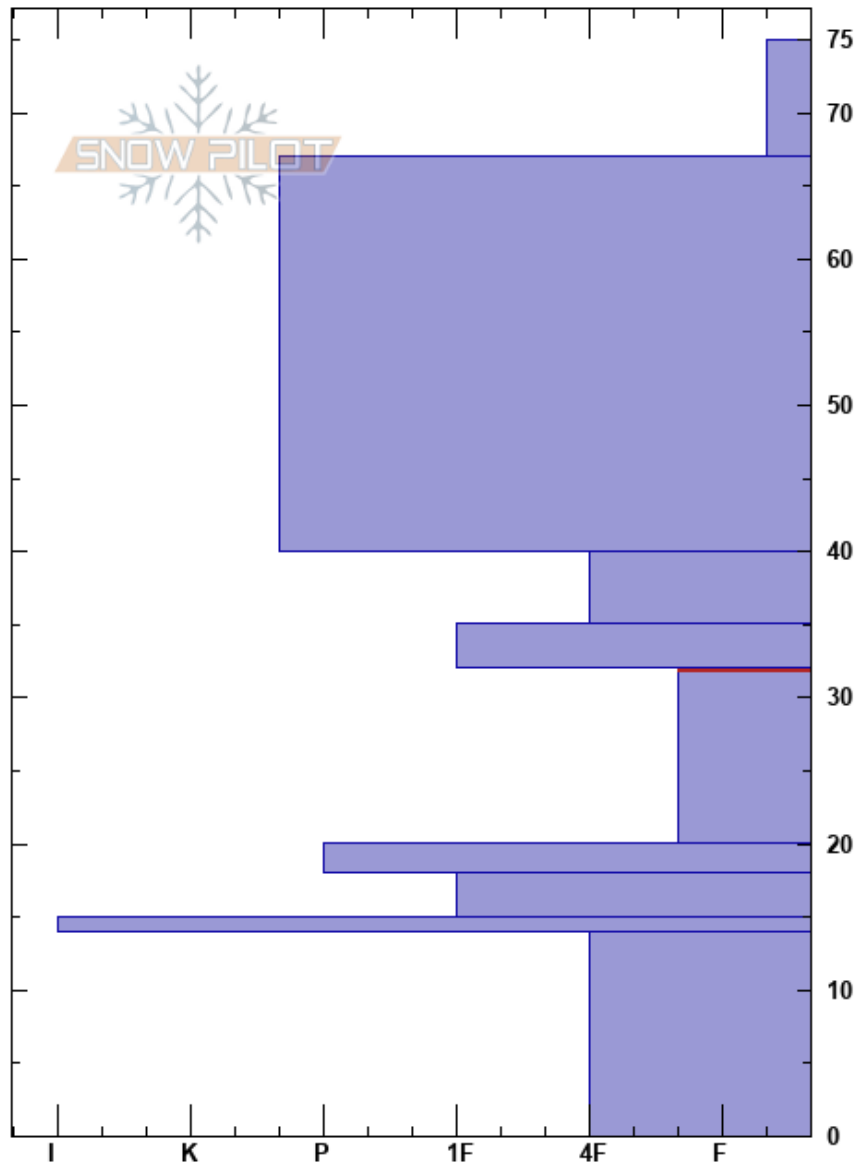

Scotch Bonnet  
 Cooke City  
 MT  
 Elevation: 9783 ft  
 Aspect: 165°  
 Specifics:

Alex Marienthal  
 12/20/2019 - 10:50am  
 Co-ord: 45.07094N, -109.95465W  
 Slope Angle: 27°  
 Wind Loading: previous

Stability: Fair Unstable **HS:75**  
 Air Temperature:  
 Sky Cover: OVC  
 Precipitation: S-1  
 Wind: SW Light Breeze  
 Layer Notes:  
 32-20cm: Problematic layer

	Crystal		$\rho$	Stability tests & Layer comments
	Form	Size		
75				
70	*	(X)		
60				
50	■			
40	⊖			
35	⊖⊖			
30	□	2		← ECTP21 @32cm
25	⊖⊖			
20	⊖			
18	■			
15				
10	□			
0				