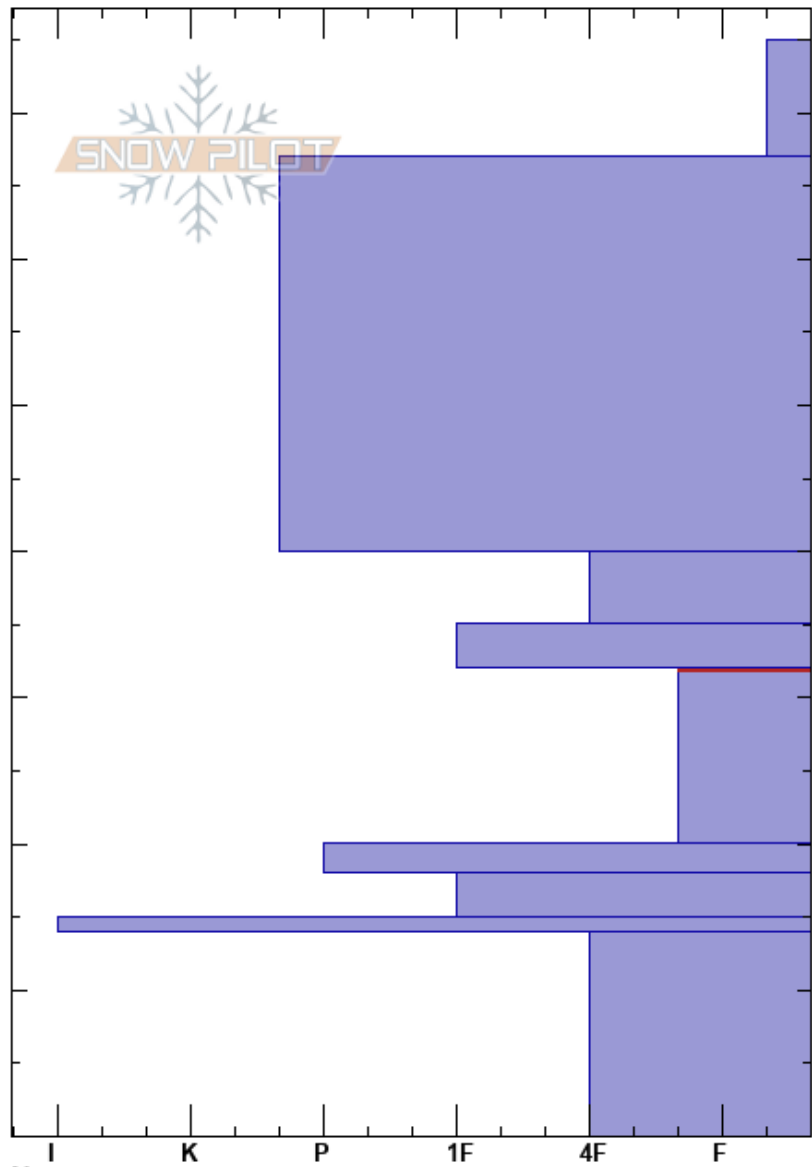

Scotch Bonnet  
 Cooke City  
 MT  
 Elevation: 9783 ft  
 Aspect: 165°  
 Specifics:

Alex Marienthal  
 12/20/2019 - 10:50am  
 Co-ord: 45.07094N, -109.95465W  
 Slope Angle: 27°  
 Wind Loading: previous

Stability: Fair Unstable  
 Air Temperature:  
 Sky Cover: OVC  
 Precipitation: S-1  
 Wind: SW Light Breeze

HS:75  
 Layer Notes:  
 32-20cm: Problematic layer

Crystal Form	Crystal Size	Moisture	$\rho$ kg/m <sup>3</sup>	Stability tests & Layer comments
* (Δ)				
⊖				
⊙ ⊙				
□	2			
⊙ ⊙				
⊖				
■				
□				

← ECTP21 @32cm

Notes: