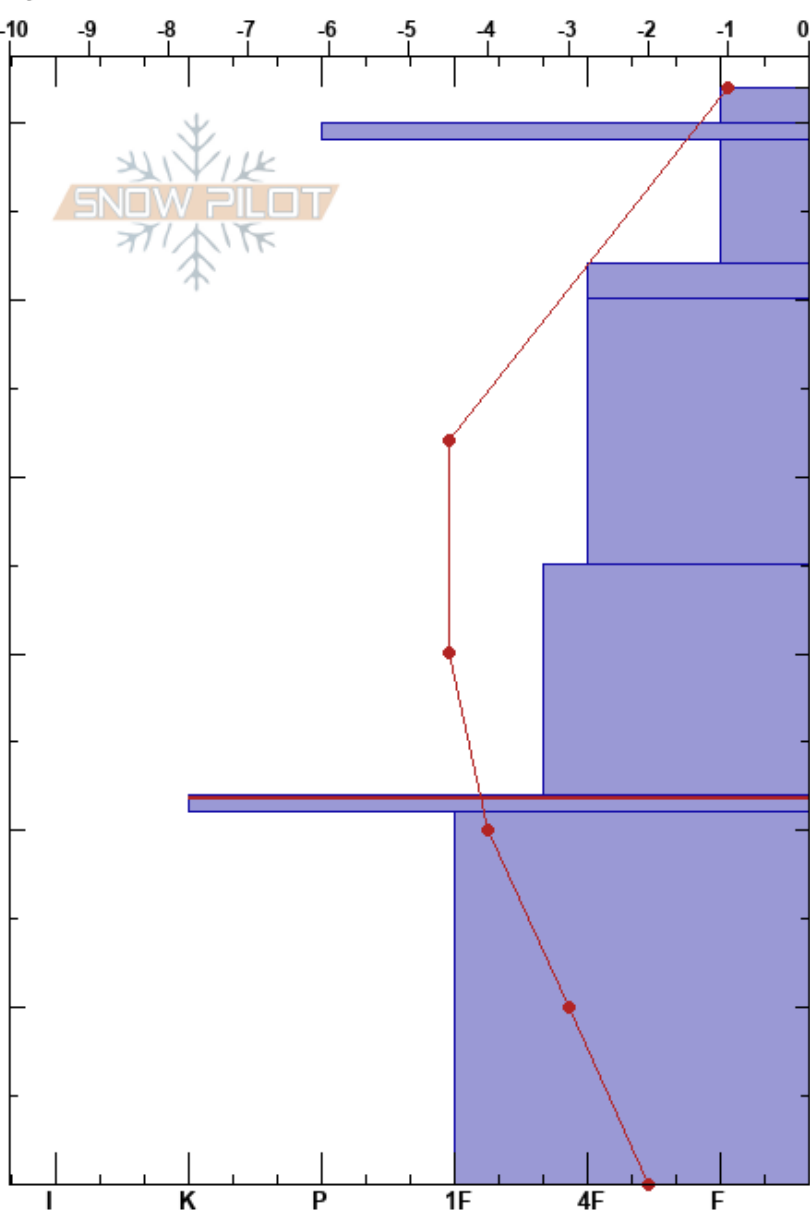

PLR Pillows  
 Teton Range  
 WY  
 Elevation: 7906 ft  
 Aspect: 100°

Jackson Knoll  
 12/21/2019 - 10:28am  
 Co-ord: 43.78602N, -110.95892W  
 Slope Angle: 37°  
 Wind Loading: no

Stability:  
 Air Temperature: 5°C  
 Sky Cover: FEW  
 Precipitation: NO  
 Wind: SW Calm

HS:62  
 Layer Notes:  
 22-21cm: Problematic layer

Specifics: Pit dug in a Ski Area; Ski tracks on slope; We skied slope

Form	Crystal Size	Moisture	$\rho$ kg/m <sup>3</sup>	Stability tests & Layer comments
+ (/)	1-2			
-				
/	1-2			
⊗	1			
/	1			
/ (B)	1-2(1)			
⊙ (V)				← ECTN17 @22cm
□ (B)	1-2(1)			