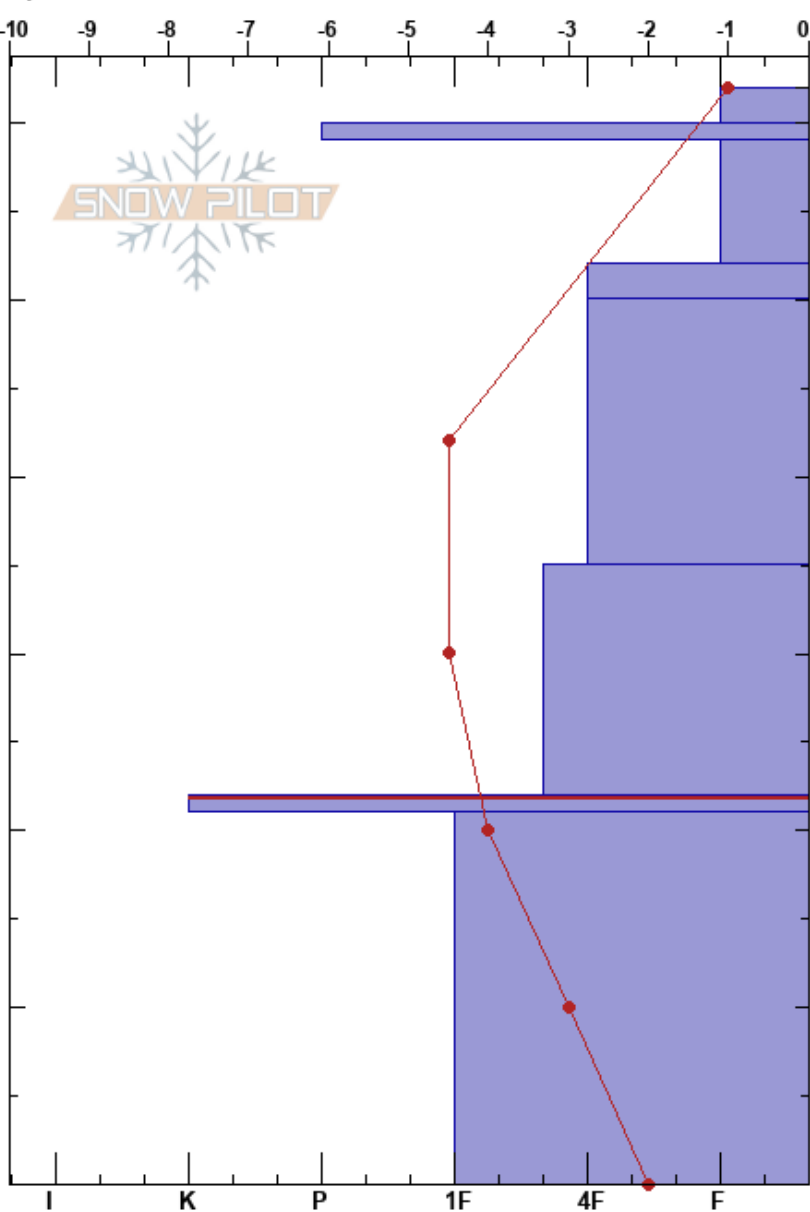

PLR Pillows
 Teton Range
 WY
 Elevation: 7906 ft
 Aspect: 100°

Jackson Knoll
 12/21/2019 - 10:28am
 Co-ord: 43.78602N, -110.95892W
 Slope Angle: 37°
 Wind Loading: no

Stability:
 Air Temperature: 5°C
 Sky Cover: FEW
 Precipitation: NO
 Wind: SW Calm

HS:62
 Layer Notes:
 22-21cm: Problematic layer

Specifics: Pit dug in a Ski Area; Ski tracks on slope; We skied slope

Form	Crystal Size	Moisture	ρ kg/m ³	Stability tests & Layer comments
+ (/)	1-2			
-				
/	1-2			
⊘	1			
/	1			
/ (B)	1-2(1)			
⊙ (V)				← ECTN17 @22cm
□ (B)	1-2(1)			