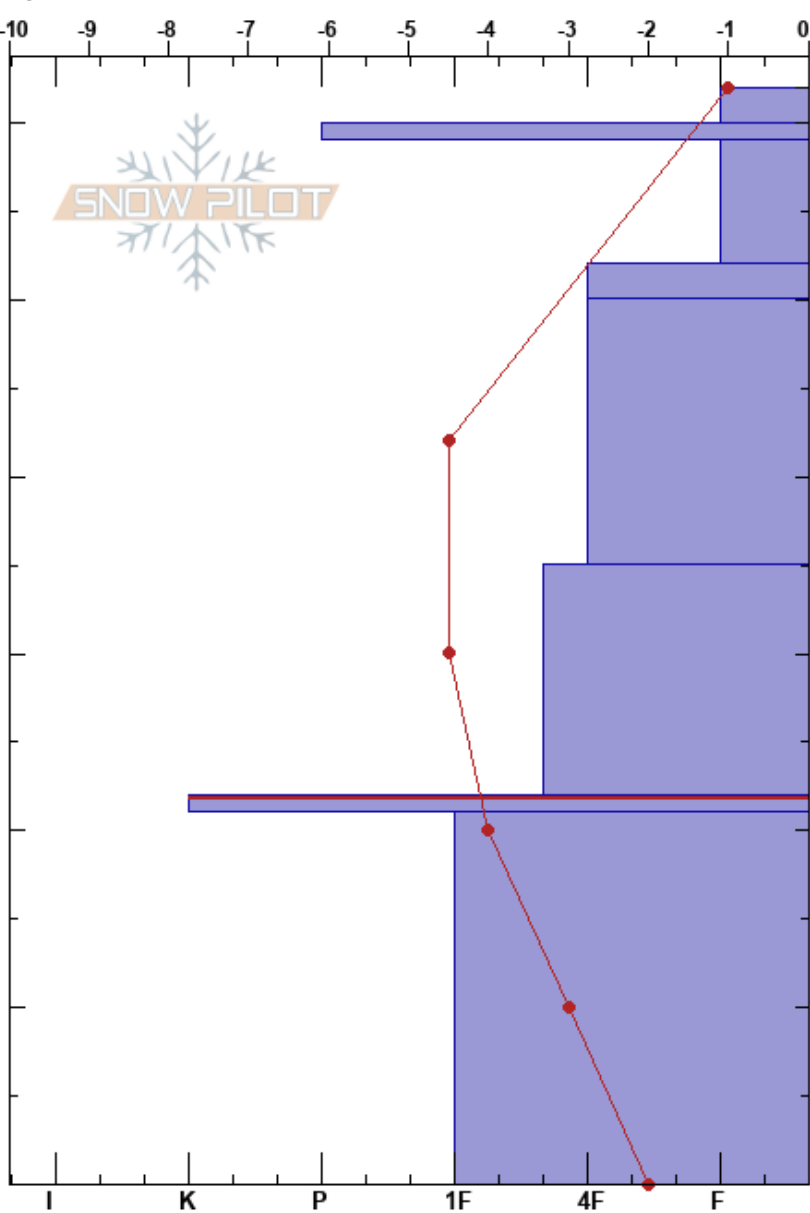

PLR Pillows
 Teton Range
 WY
 Elevation: 7906 ft
 Aspect: 100°

Jackson Knoll
 12/21/2019 - 10:28am
 Co-ord: 43.78602N, -110.95892W
 Slope Angle: 37°
 Wind Loading: no

Stability:
 Air Temperature: 5°C
 Sky Cover: FEW
 Precipitation: NO
 Wind: SW Calm

HS:62
 Layer Notes:
 22-21cm: Problematic layer

Specifics: Pit dug in a Ski Area; Ski tracks on slope; We skied slope

Form	Crystal Size	Moisture	ρ kg/m ³	Stability tests & Layer comments
+ (/)	1-2			
-				
/	1-2			
⊘	1			
/	1			
/ (B)	1-2(1)			
⊙ (V)				← ECTN17 @22cm
□ (B)	1-2(1)			