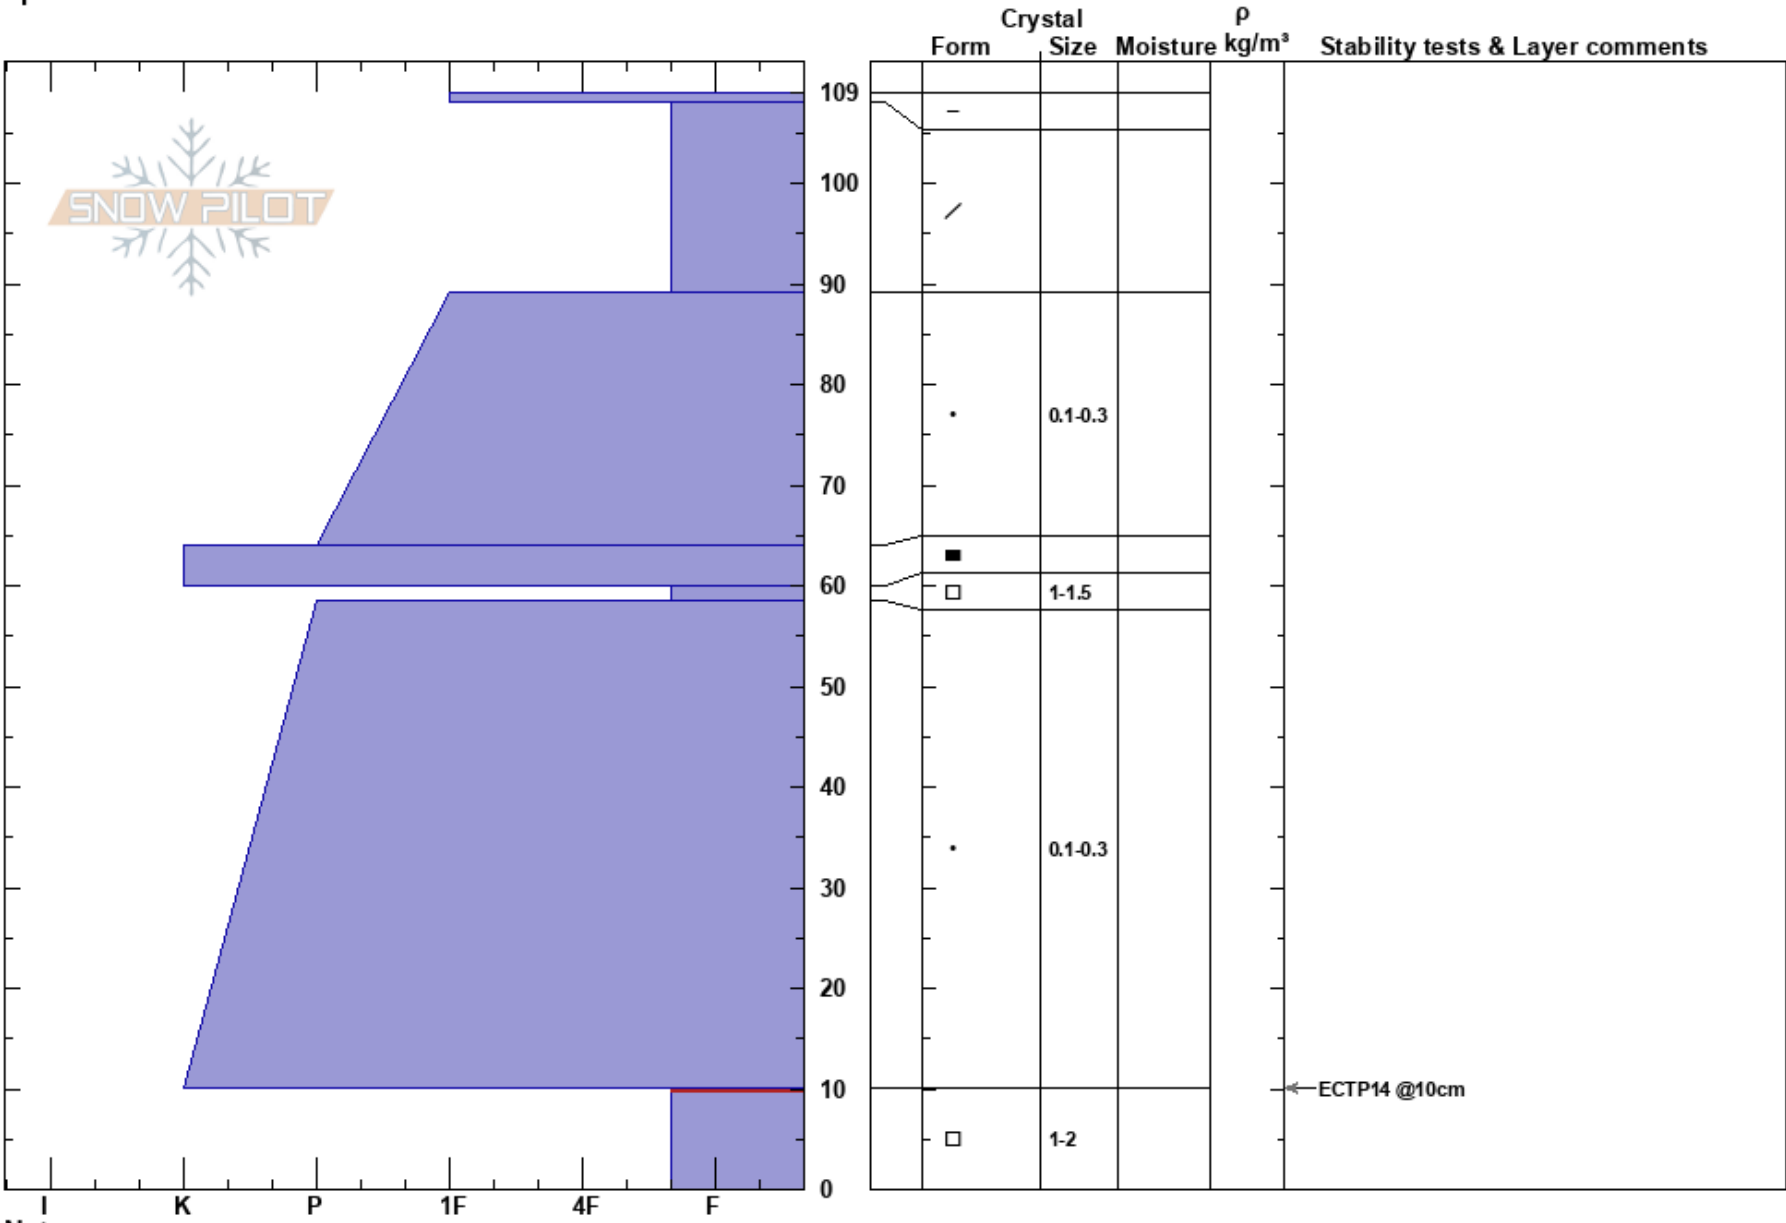

Catchers Mitt Luke Wilhelm
 Sangre de Cristo Range 12/20/2019 - 1:00am
 NM
Elevation: 11565 ft
Aspect: W
Specifics:

Stability: HS:109
Air Temperature: 23°F **PS:** 15 10-0cm: Problematic layer
Sky Cover: CLR
Precipitation: NO
Wind: NW Calm