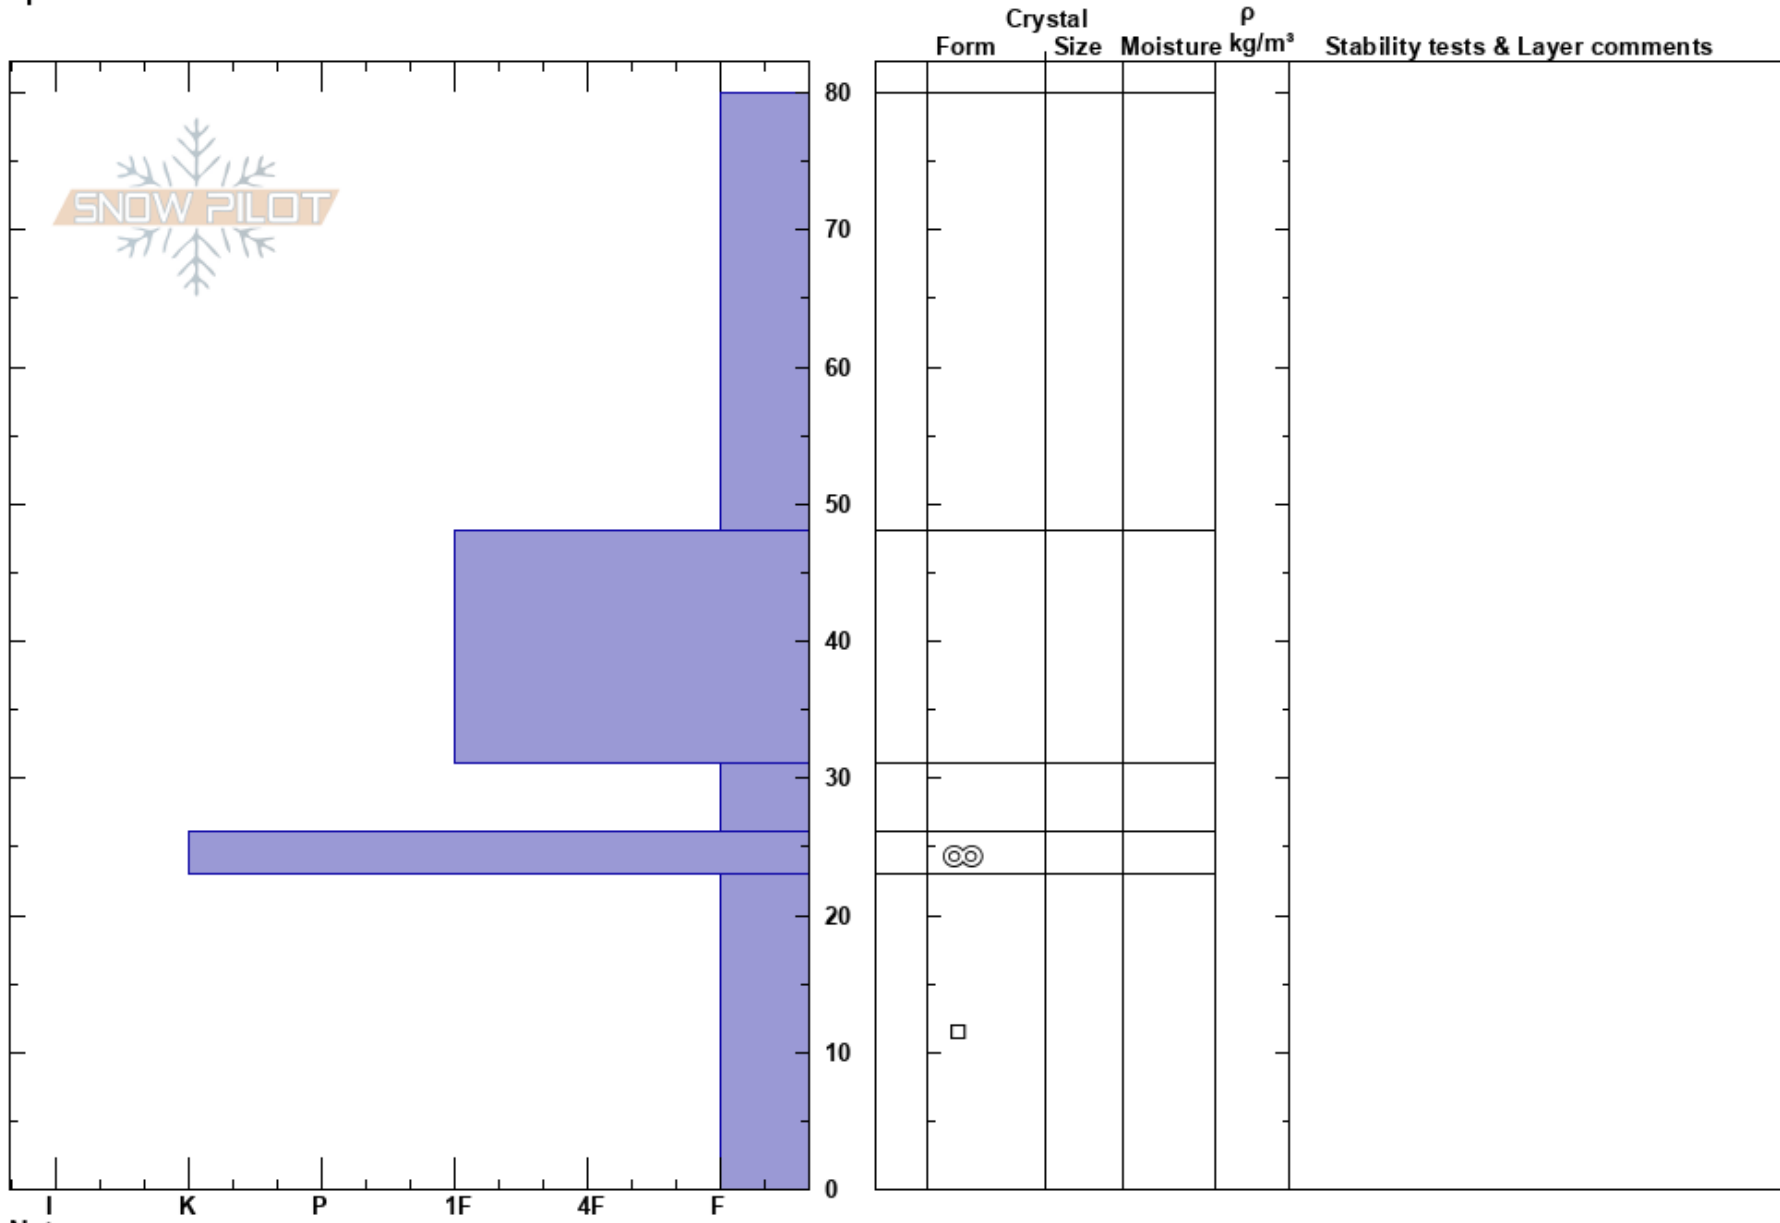

Phat Ridge  
 Wallowas  
 OR  
 Elevation: 7873 ft  
 Aspect: 50°  
 Specifics:

Victor McNeil  
 12/13/2019 - 8:45am  
 Co-ord: 11T 492200E 5004816N  
 Slope Angle: 30°  
 Wind Loading: yes

Stability: Good  
 Air Temperature: -3°C  
 Sky Cover: BKN  
 Precipitation: NO  
 Wind: NE Moderate

HS:80  
 Layer Notes:  
 23-0cm: Problematic layer

Notes: