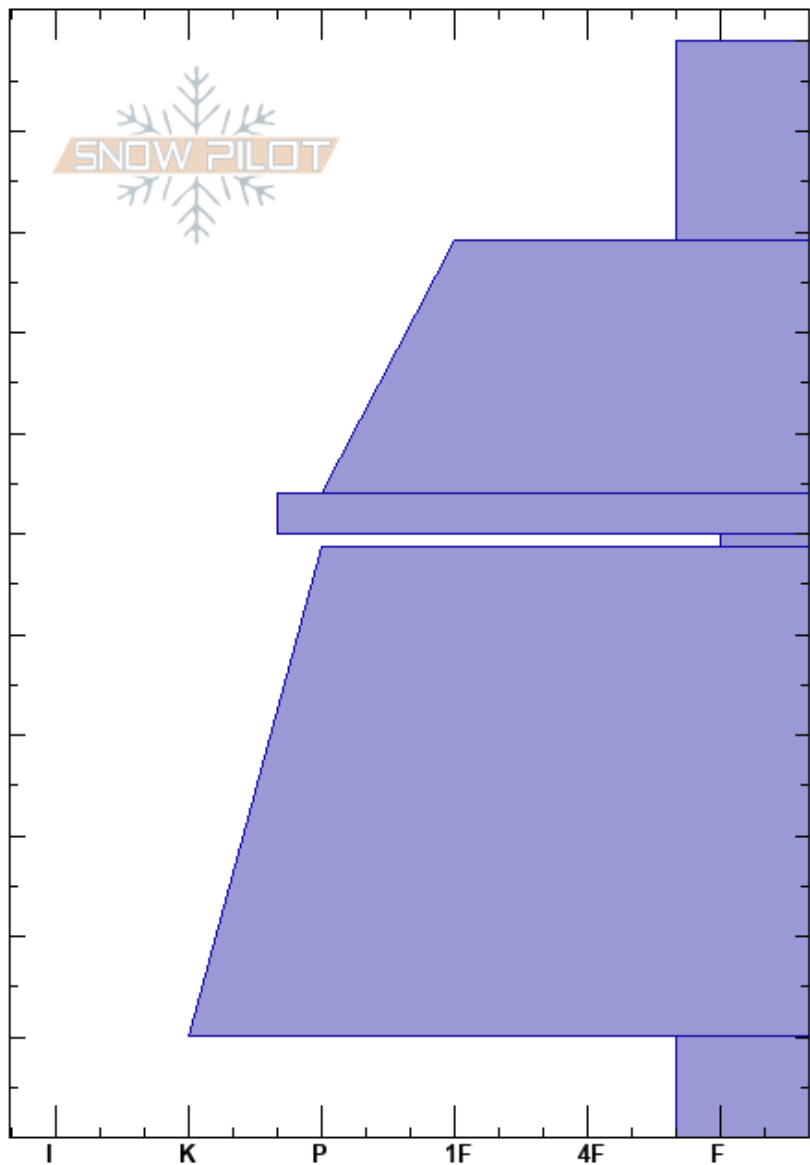

Catchers Mitt
 Sangre de Cristo Range
 NM
 Elevation: 11565 ft
 Aspect: W
 Specifics:

Luke Wilhelm
 12/20/2019 - 1:00am
 Co-ord: 36.55434N, -105.42266W
 Slope Angle:
 Wind Loading: previous

Stability:
 Air Temperature: 20°F
 Sky Cover: CLR
 Precipitation: NO
 Wind: NW Calm

HS:109
 PS: 15 10-0cm: Problematic layer

Crystal Form	Crystal Size	Moisture	ρ kg/m ³	Stability tests & Layer comments
/				
.	0.1-0.3			
■				
□	1-1.5			
.	0.1-0.3			
□	1-2			← ECTP14 @10cm

Notes: