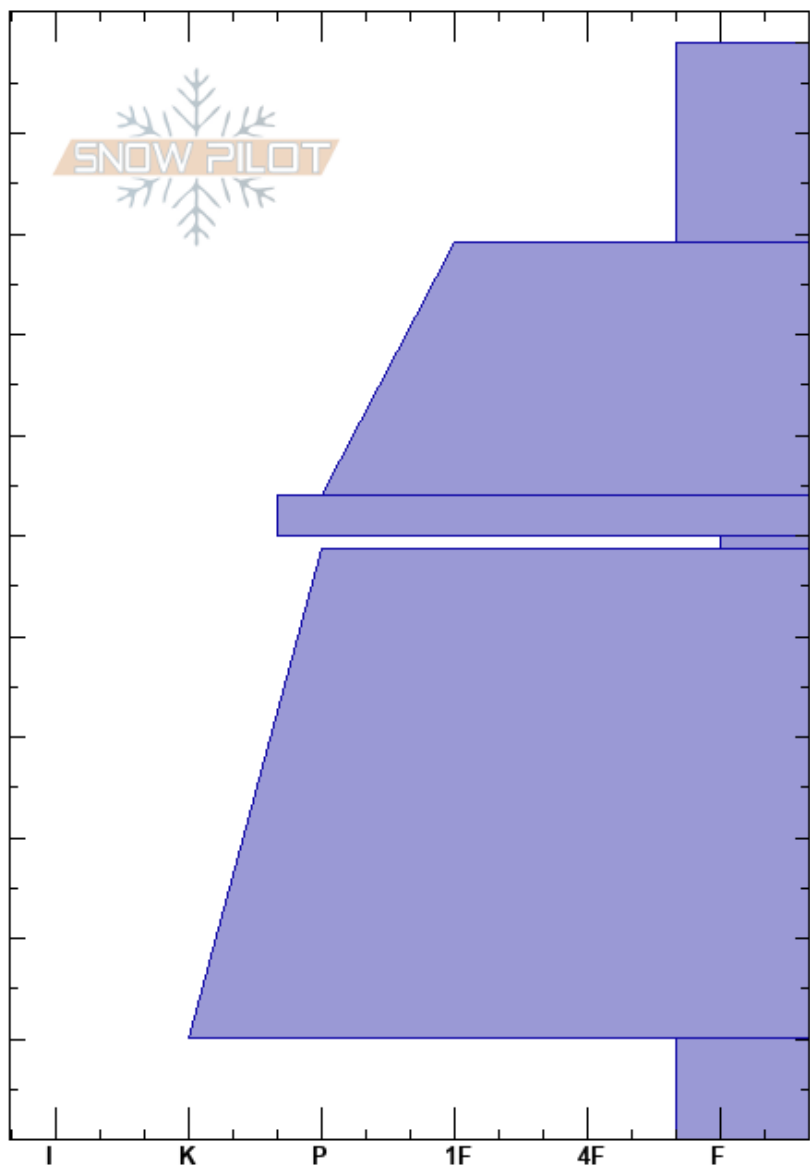

Catchers Mitt  
 Sangre de Cristo Range  
 NM  
 Elevation: 11565 ft  
 Aspect: W  
 Specifics:

Luke Wilhelm  
 12/20/2019 - 1:00am  
 Co-ord: 36.55434N, -105.42266W  
 Slope Angle:  
 Wind Loading: previous

Stability:  
 Air Temperature: 20°F  
 Sky Cover: CLR  
 Precipitation: NO  
 Wind: NW Calm

HS:109  
 PS: 15 10-0cm: Problematic layer

Crystal Form	Crystal Size	Moisture	$\rho$ kg/m <sup>3</sup>	Stability tests & Layer comments
/				
.	0.1-0.3			
■				
□	1-1.5			
.	0.1-0.3			
□	1-2			← ECTP14 @10cm