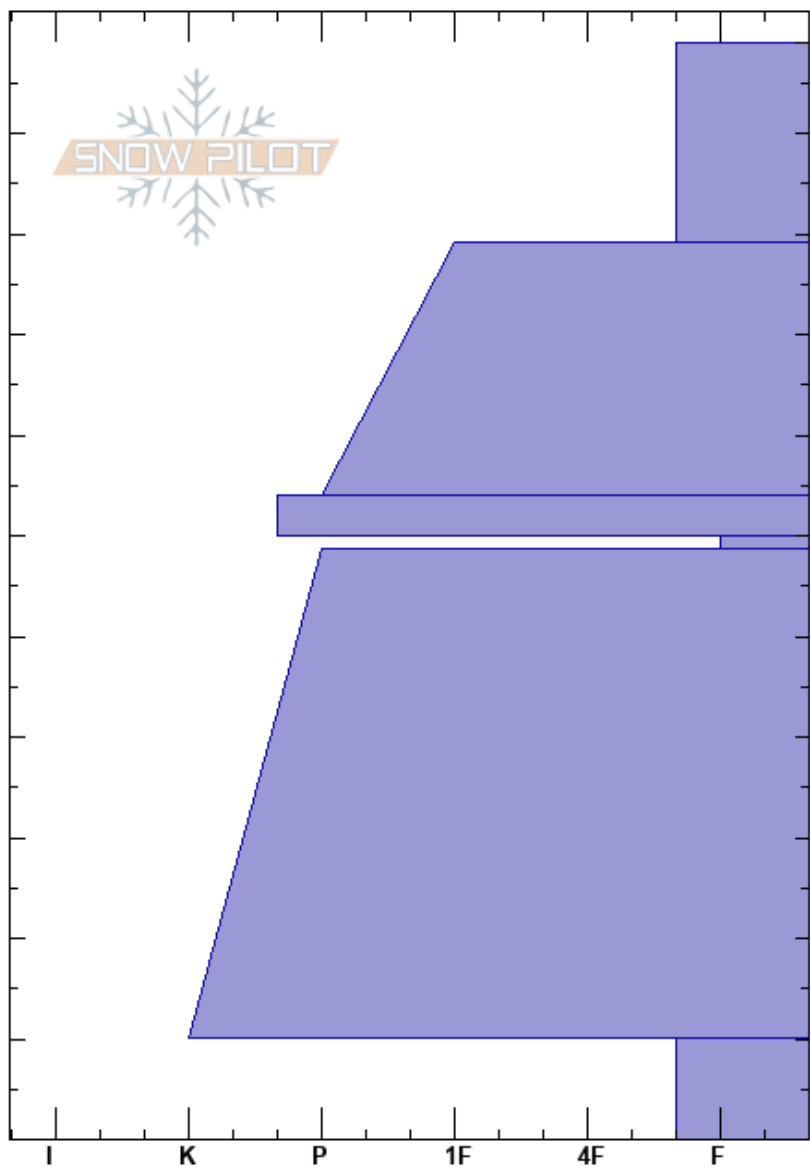

Catchers Mitt
 Sangre de Cristo Range
 NM
 Elevation: 11565 ft
 Aspect: W
 Specifics:

Luke Wilhelm
 12/20/2019 - 1:00am
 Co-ord: 36.55434N, -105.42266W
 Slope Angle:
 Wind Loading: previous

Stability:
 Air Temperature: 20°F
 Sky Cover: CLR
 Precipitation: NO
 Wind: NW Calm

HS:109
 PS: 15 10-0cm: Problematic layer

Crystal Form	Crystal Size	Moisture	ρ kg/m ³	Stability tests & Layer comments
/				
.	0.1-0.3			
■				
□	1-1.5			
.	0.1-0.3			
□	1-2			← ECTP14 @10cm

Notes: