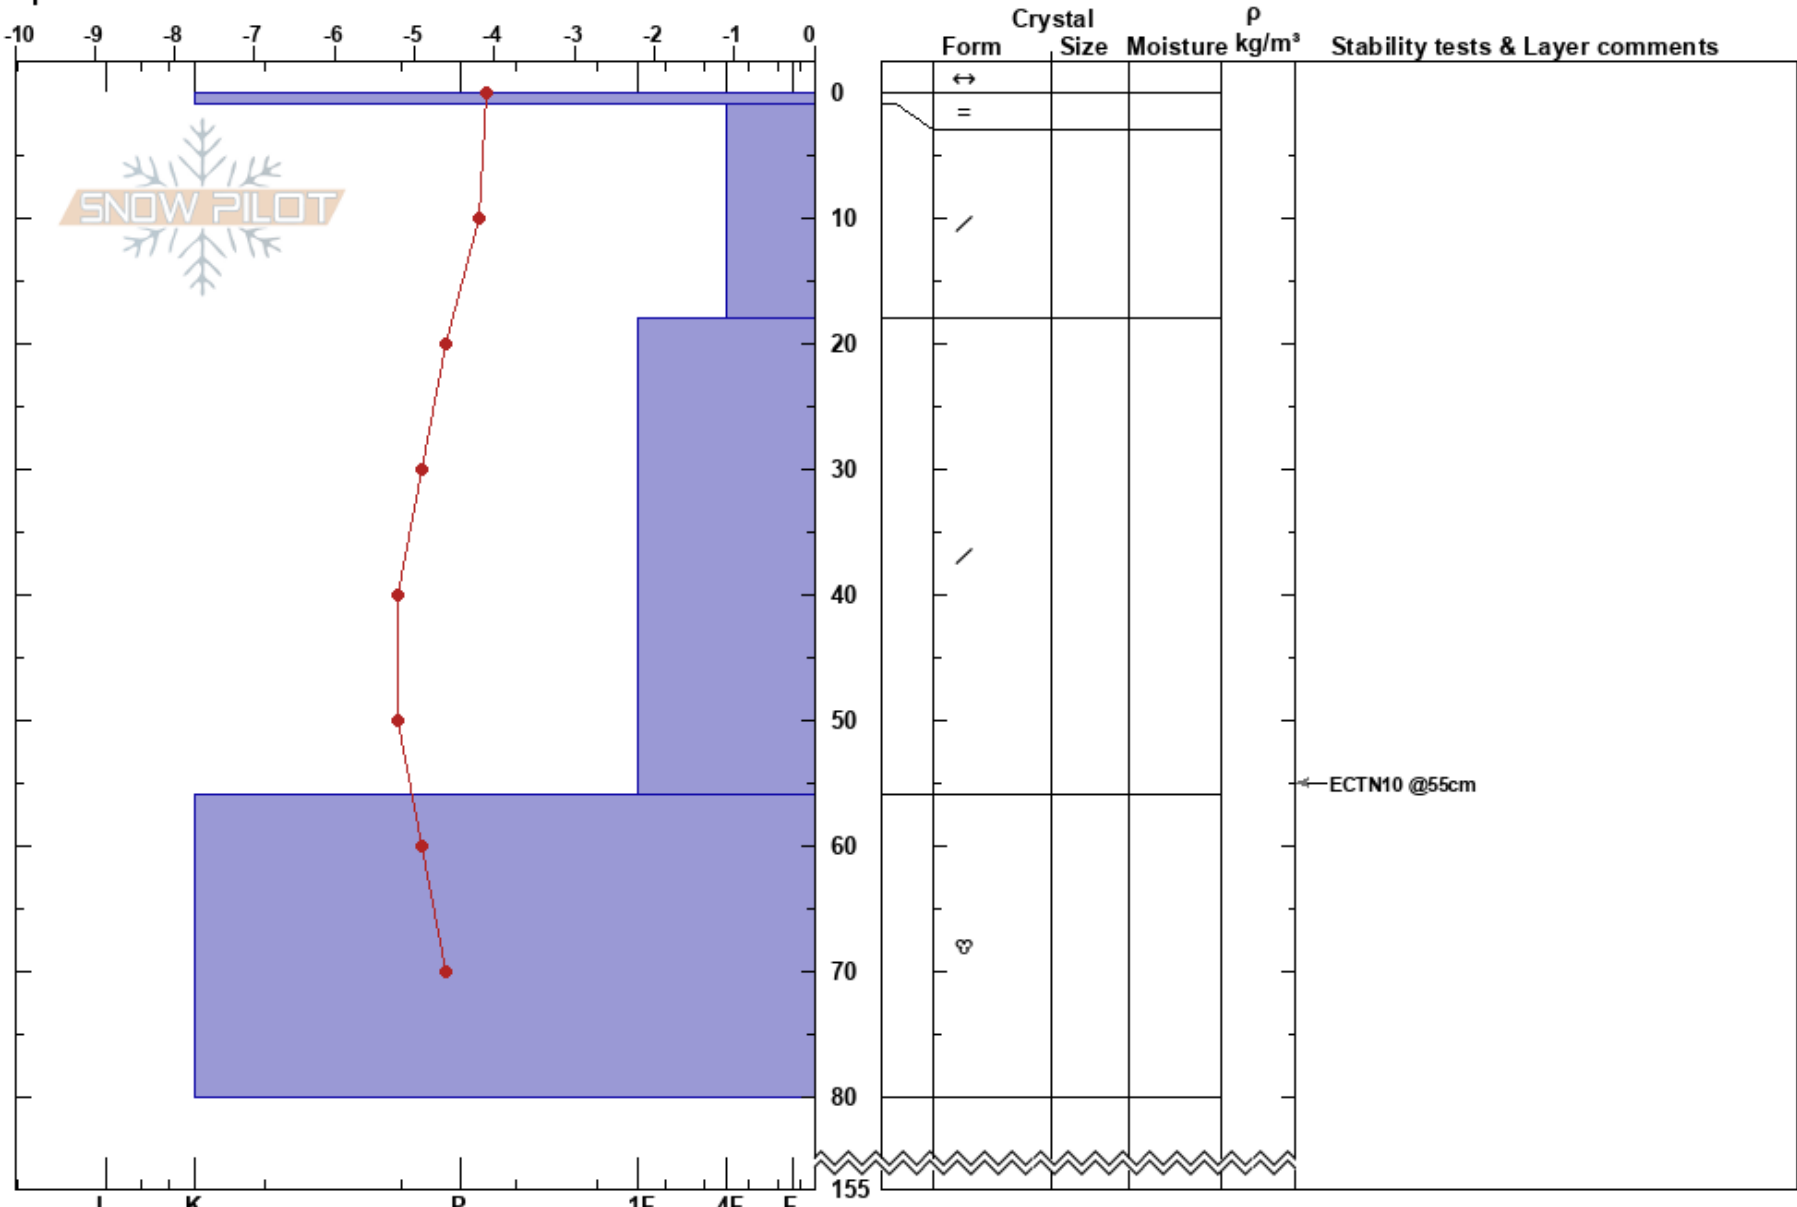

Karriknallen
 Funäsfjällen
 Sweden
Elevation: 1020 m
Aspect: E
Specifics:

Mattias Åberg
 21/12/2019 - 10:23
Co-ord:
Slope Angle: 30°
Wind Loading:

Stability:
Air Temperature: -3.6°C
Sky Cover: OVC
Precipitation: S-1
Wind:

HS: 155
Layer Notes:
 56-80cm: Problematic layer

Notes: