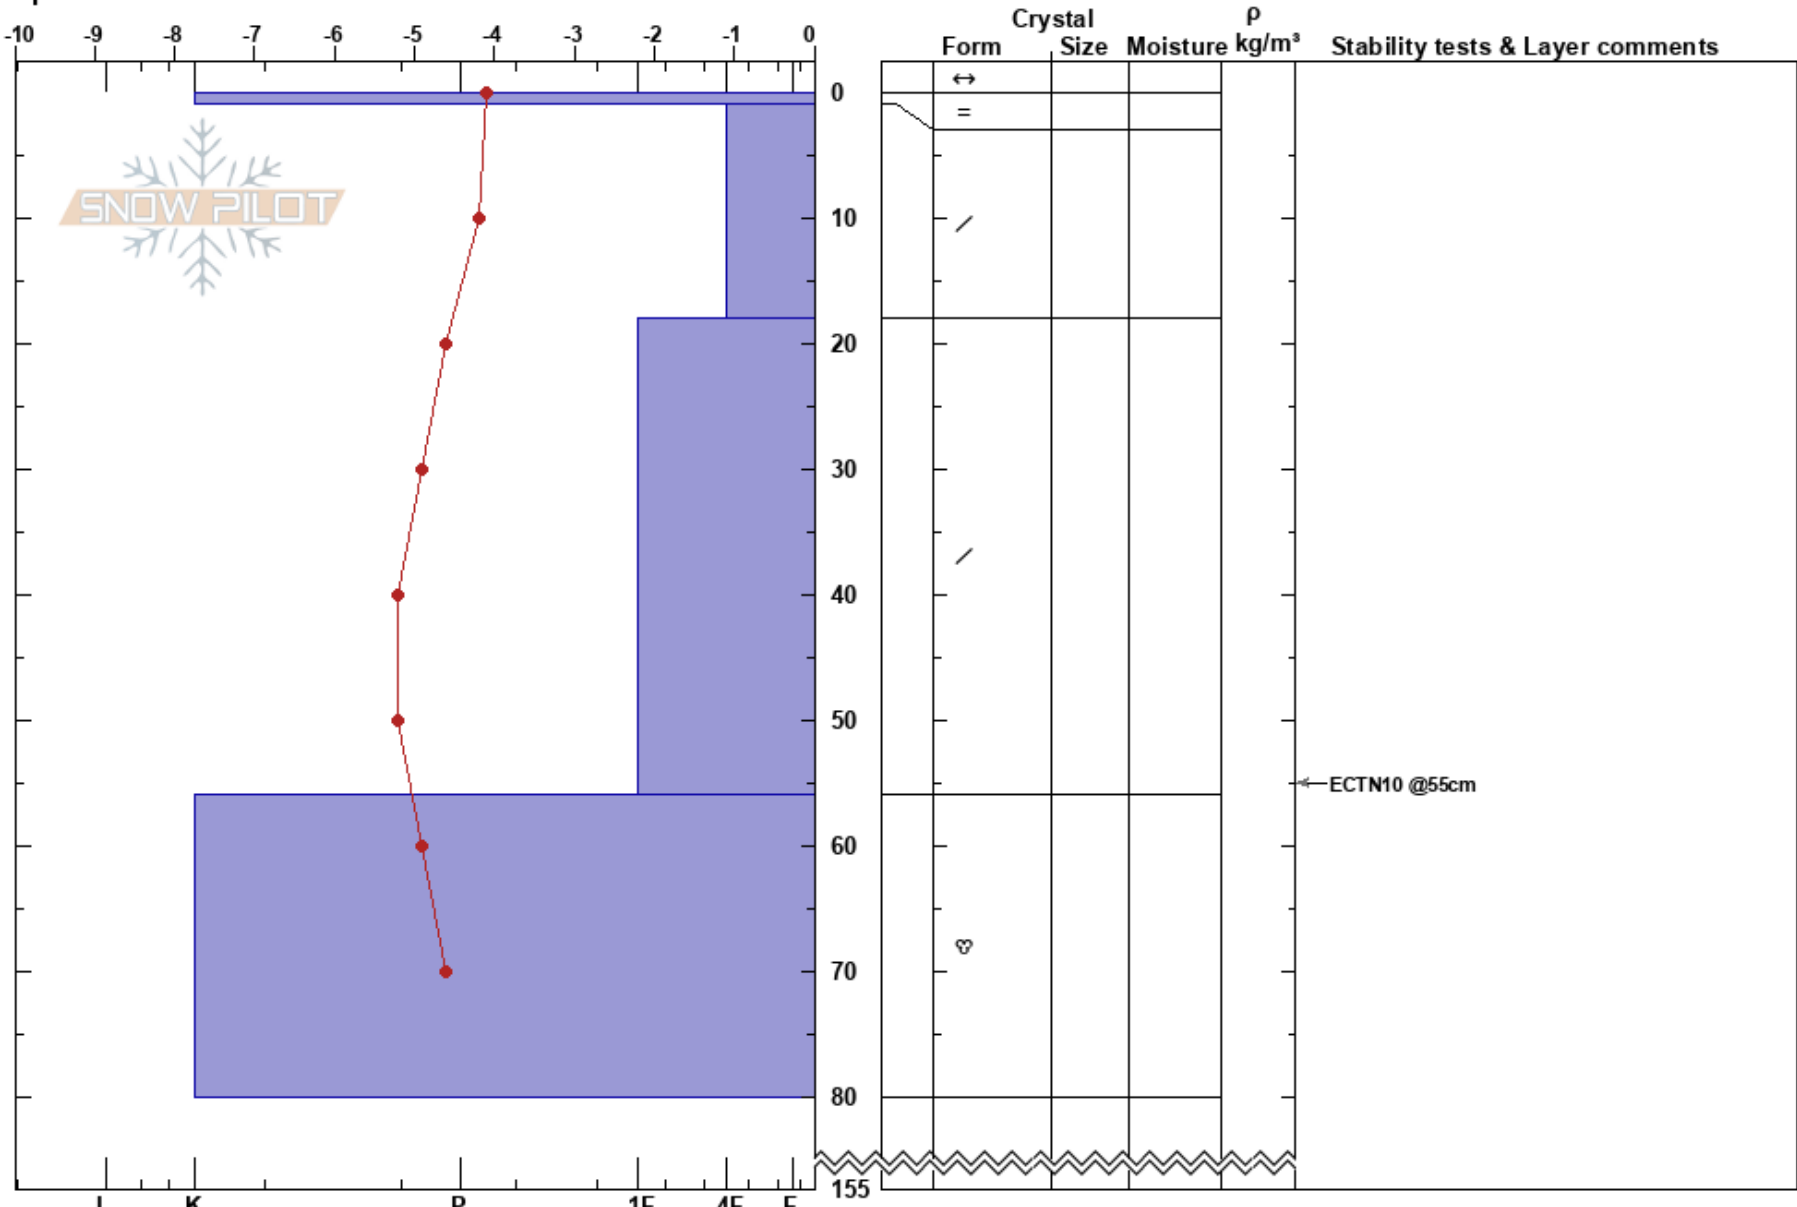

Kariknallen
 Funäsfjällen
 Sweden
Elevation: 1020 m
Aspect: E
Specifics:

Mattias Åberg
 21/12/2019 - 10:23
Co-ord:
Slope Angle: 30°
Wind Loading:

Stability:
Air Temperature: -3.6°C
Sky Cover: OVC
Precipitation: S-1
Wind:

HS: 155
Layer Notes:
 56-80cm: Problematic layer

Notes: