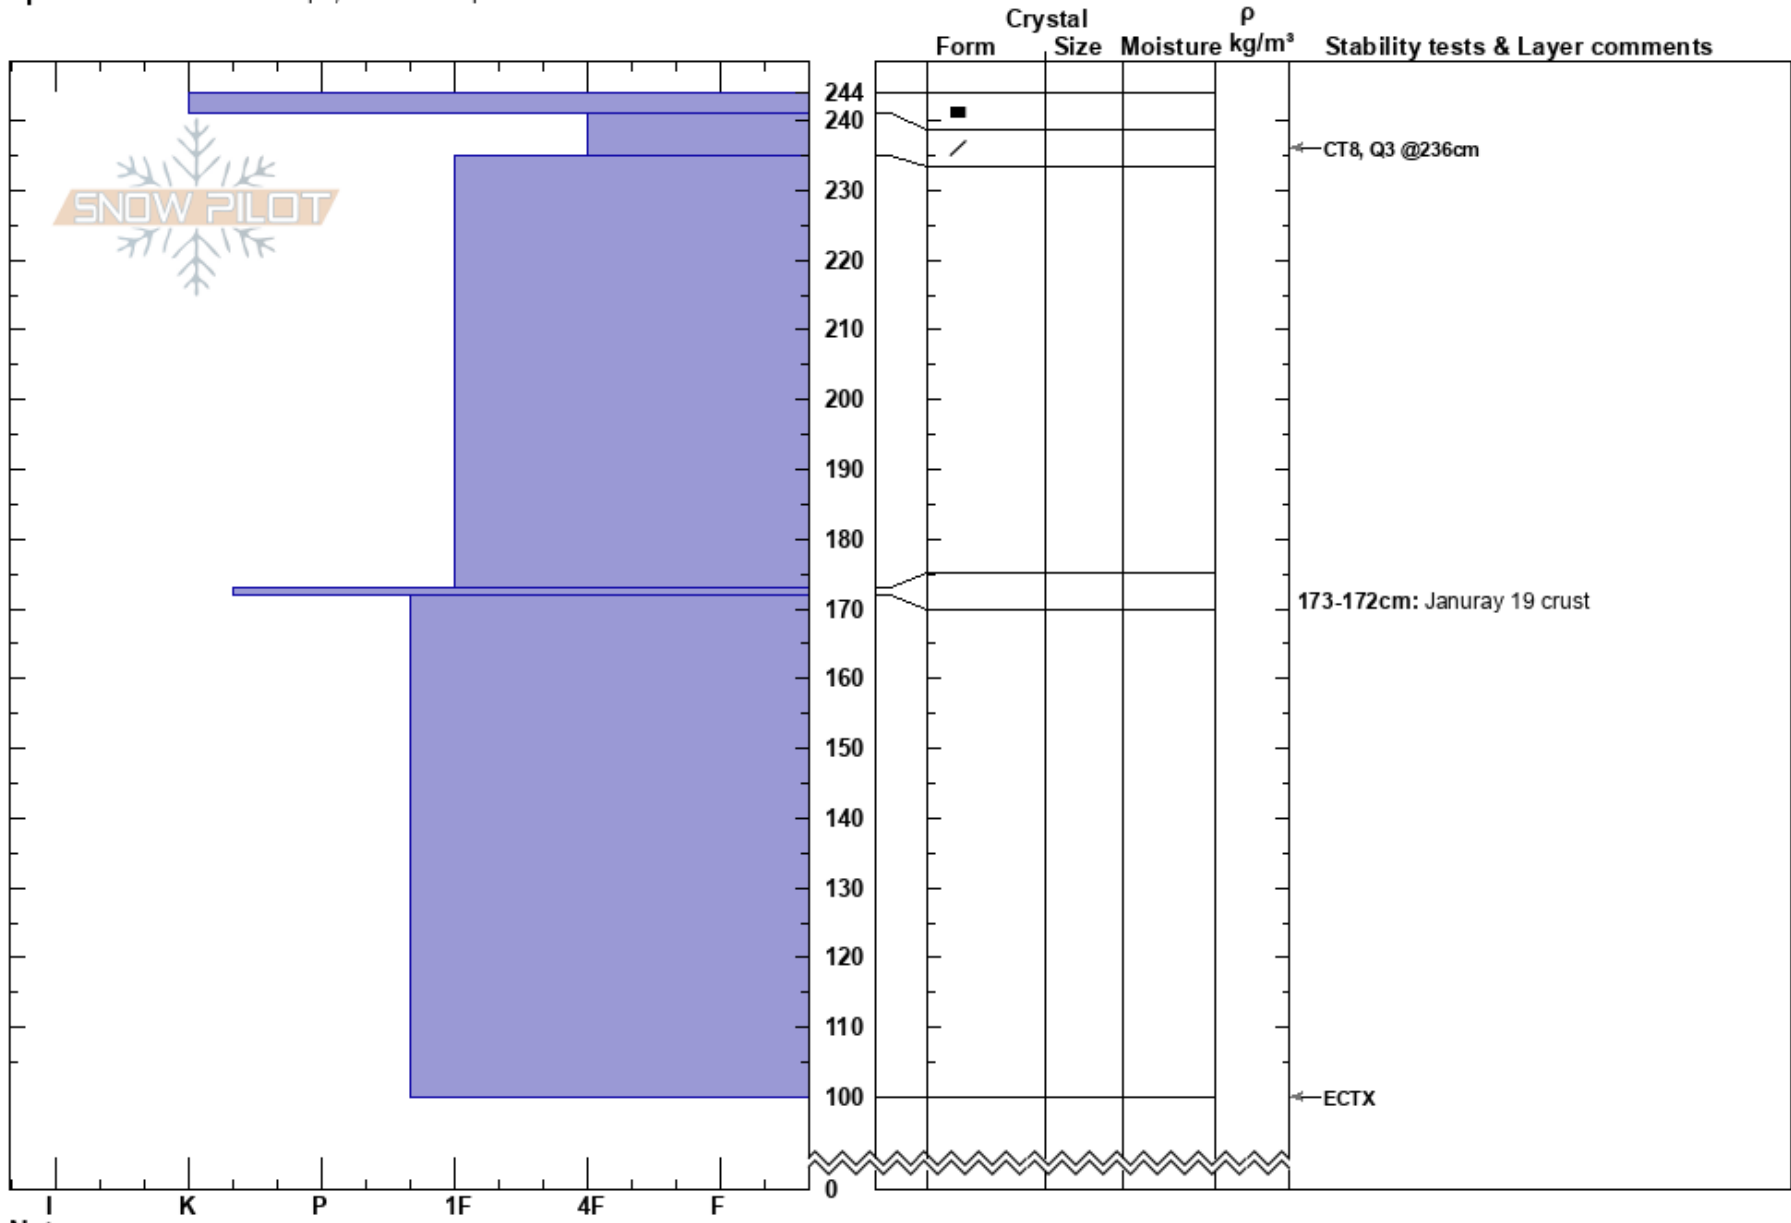

Crown Bowl  
 Swan Range  
 MT  
 Elevation: 6475 ft  
 Aspect: 270°  
 Specifics: Ski tracks on slope; We skied slope

Seth Carbonari  
 02/14/2017 - 4:00pm  
 Co-ord: 48.15767N, -113.93614W  
 Slope Angle: 35°  
 Wind Loading:

Stability: **HS:244** **Layer Notes:**  
 Air Temperature: 3.3°C **PF:0** 173-172cm: Januray 19 crust  
 Sky Cover: CLR  
 Precipitation: NO  
 Wind: SW Light Breeze

**Notes:** Observers: Carbonari/Clark  
 multiple natural avalanches from the Feb 3-10 cycle observed. D1 to D2.  
 Surface rain crust fully supportable.