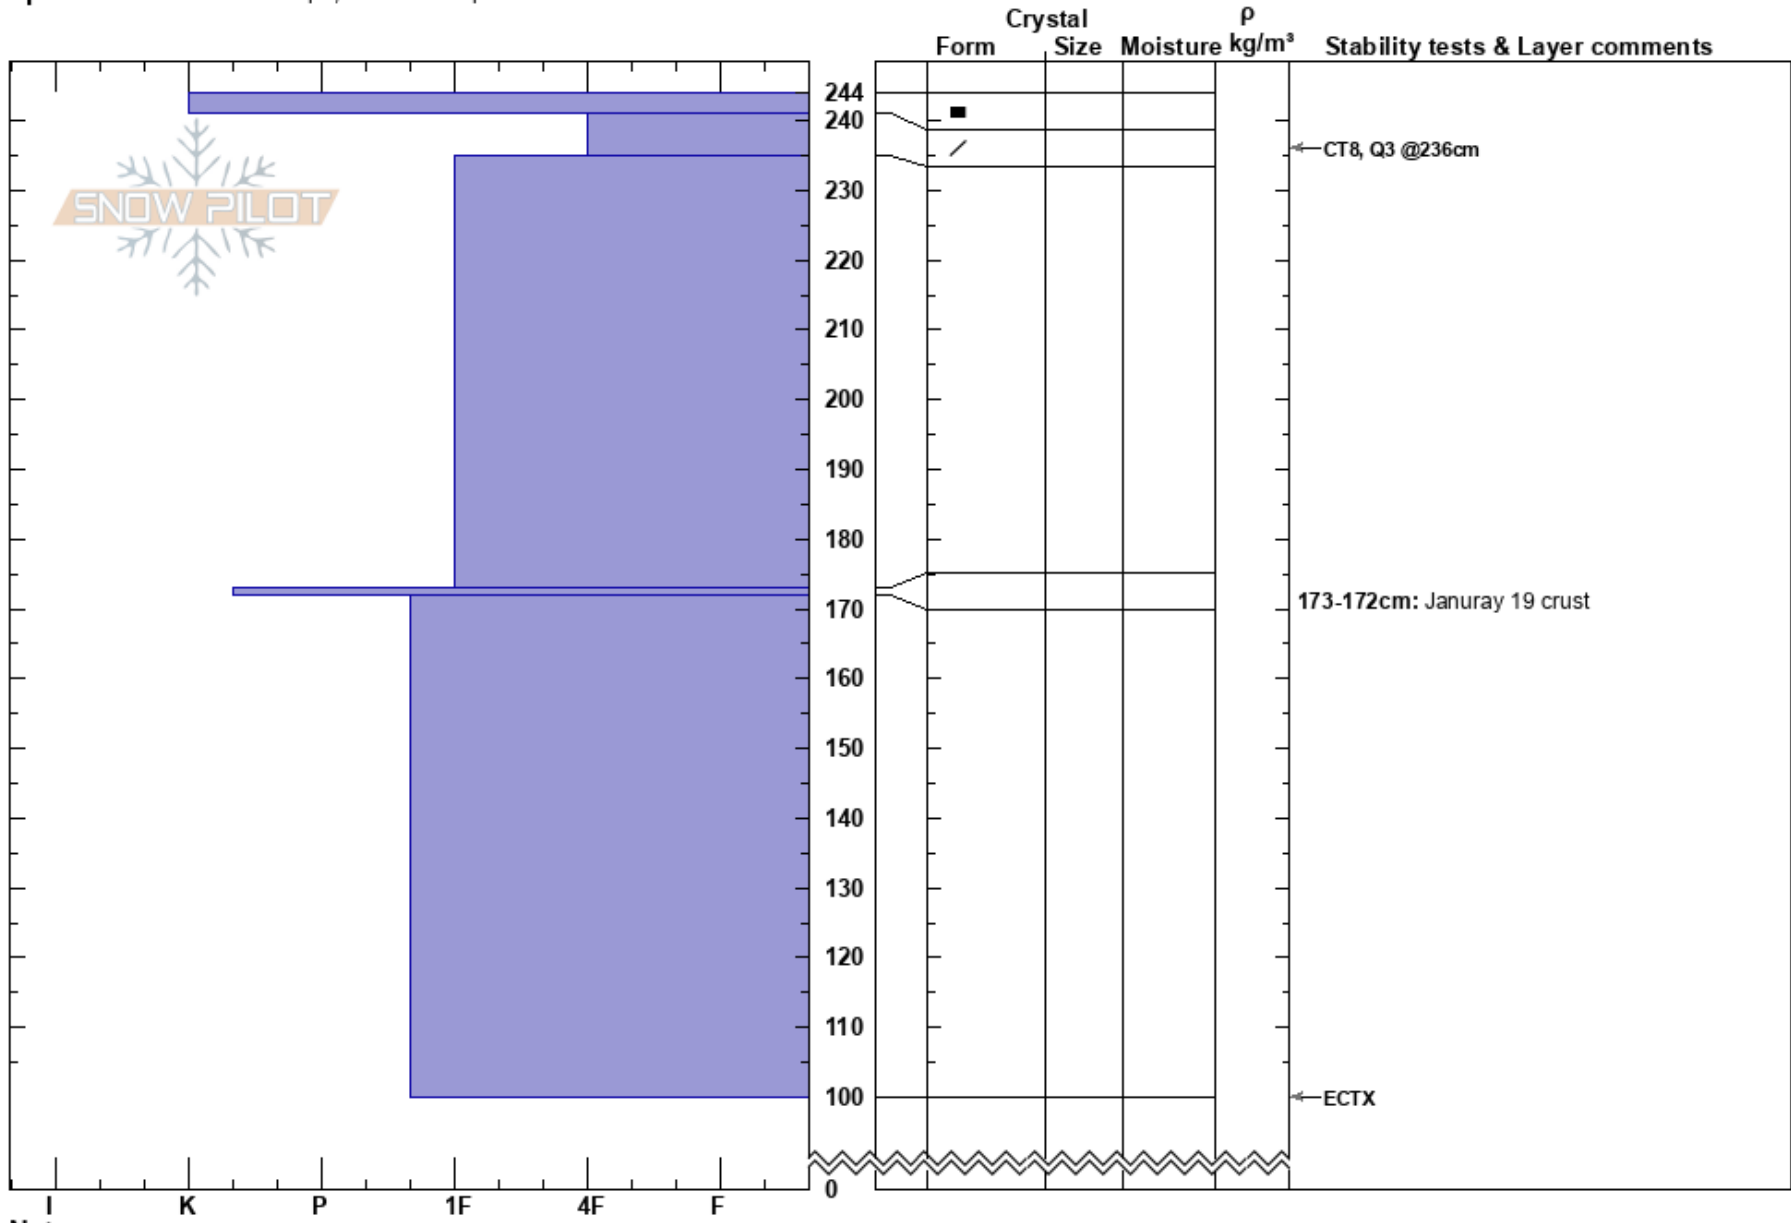

Crown Bowl
 Swan Range
 MT
 Elevation: 6475 ft
 Aspect: 270°
 Specifics: Ski tracks on slope; We skied slope

Seth Carbonari
 02/14/2017 - 4:00pm
 Co-ord: 48.15767N, -113.93614W
 Slope Angle: 35°
 Wind Loading:

Stability: **HS:244** **Layer Notes:**
 Air Temperature: 3.3°C **PF:0** 173-172cm: Januray 19 crust
 Sky Cover: CLR
 Precipitation: NO
 Wind: SW Light Breeze

Notes: Observers: Carbonari/Clark
 multiple natural avalanches from the Feb 3-10 cycle observed. D1 to D2.
 Surface rain crust fully supportable.