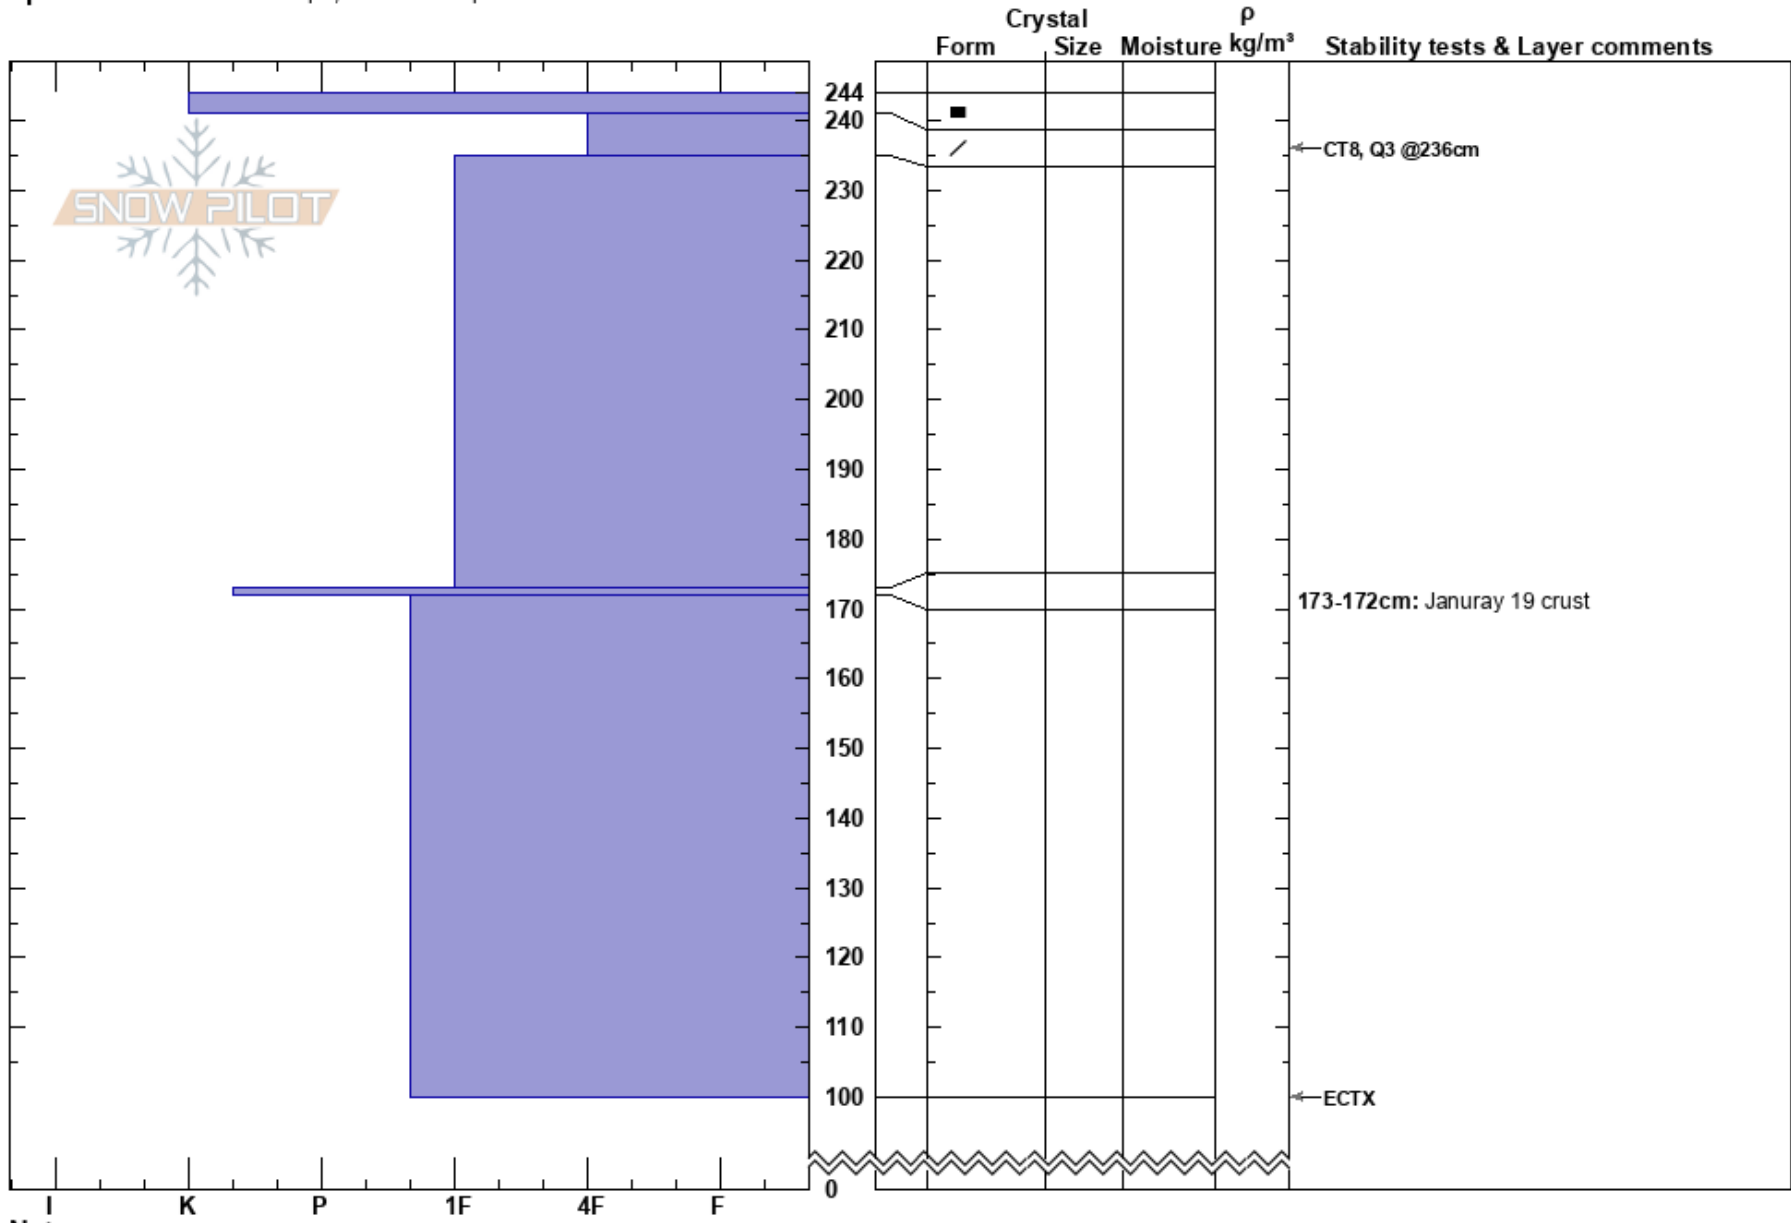

Crown Bowl  
 Swan Range  
 MT  
**Elevation:** 6475 ft  
**Aspect:** 270°  
**Specifics:** Ski tracks on slope; We skied slope

Seth Carbonari  
 02/14/2017 - 4:00pm  
**Co-ord:** 48.15767N, -113.93614W  
**Slope Angle:** 35°  
**Wind Loading:**

**Stability:** **HS:**244 **Layer Notes:**  
**Air Temperature:** 3.3°C **PF:**0 173-172cm: Januray 19 crust  
**Sky Cover:** CLR  
**Precipitation:** NO  
**Wind:** SW Light Breeze

**Notes:** Observers: Carbonari/Clark  
 multiple natural avalanches from the Feb 3-10 cycle observed. D1 to D2.  
 Surface rain crust fully supportable.