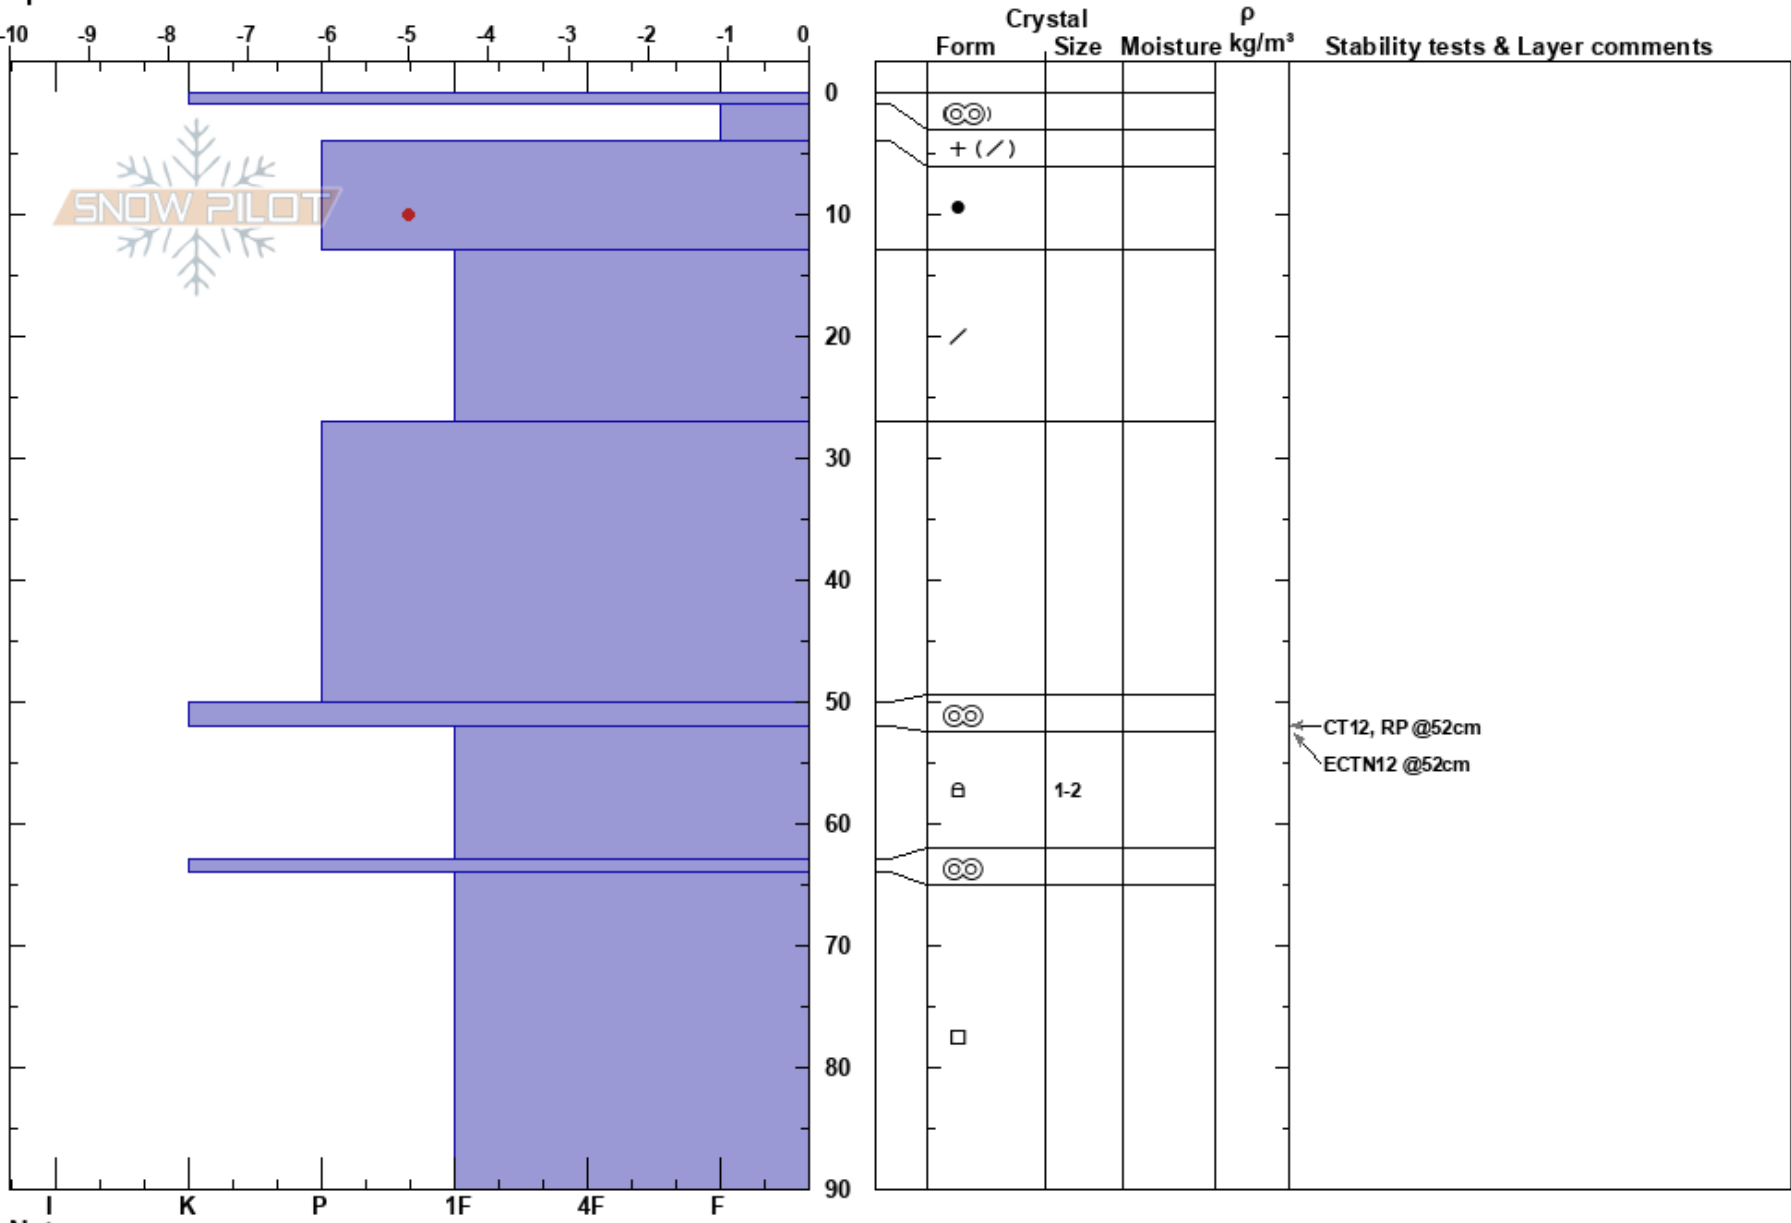

Lower Rapmare TL
 Grönfjället
 Sweden
 Elevation: 799 m
 Aspect: W
 Specifics:

Stefan Lundin
 21/12/2019 - 11:30
 Co-ord: 65.29615N, 15.51561E
 Slope Angle: 25°
 Wind Loading: no

Stability:
 Air Temperature: -3.5°C PF:30
 Sky Cover: OVC
 Precipitation: NO
 Wind: SE Light Breeze

Layer Notes:

Notes: