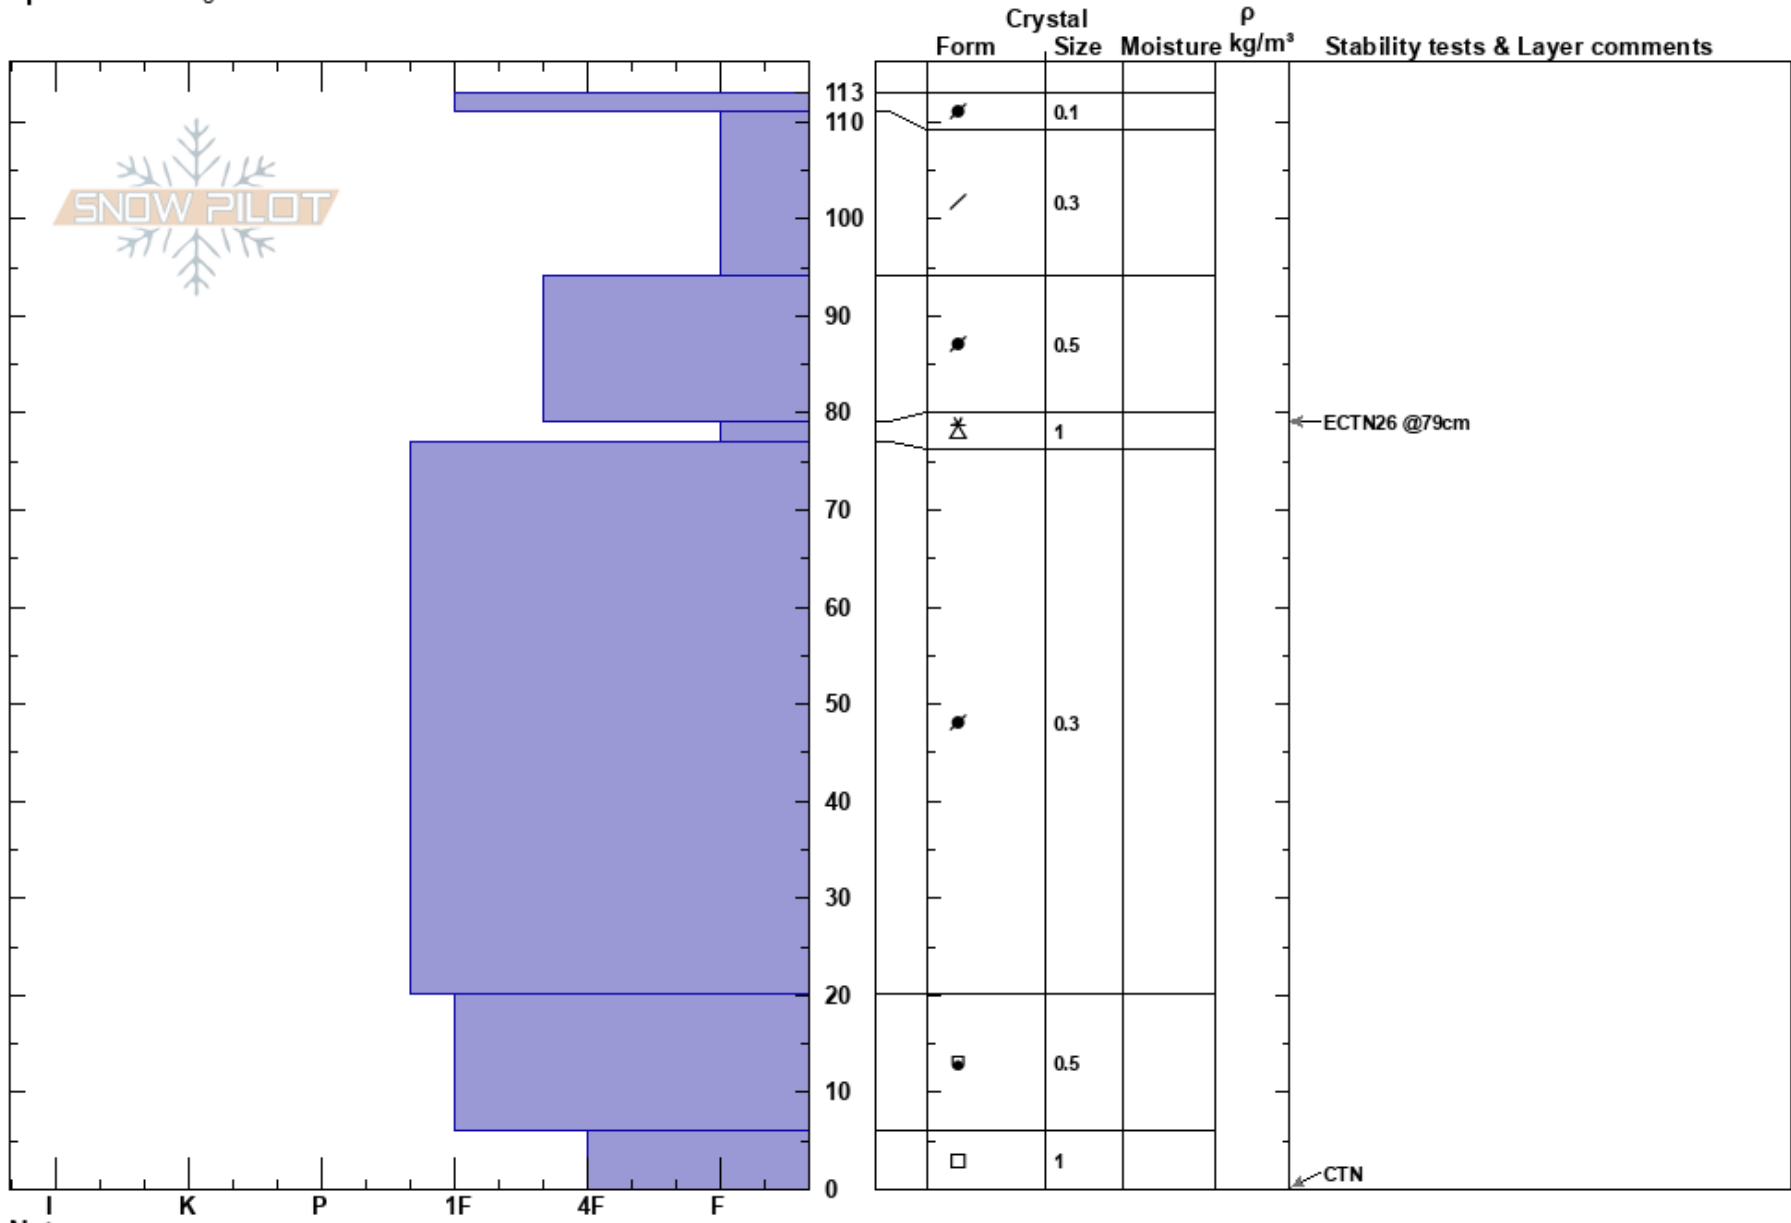

Main Street High
Sangre de Cristo Range
NM

Jordan Osterman
12/20/2019 - 2:00pm
Co-ord: 36.56390N, -105.44595W
Slope Angle: 35°
Aspect: NE
Wind Loading: previous

Stability: **HS:113**
Air Temperature: -5°C
Sky Cover: CLR
Precipitation: NO
Wind: NE Calm
PF:25
PS: 5
6-0cm: Problematic layer

Elevation: 12127 ft
Specifics: Pit dug in a Ski Area

Notes: