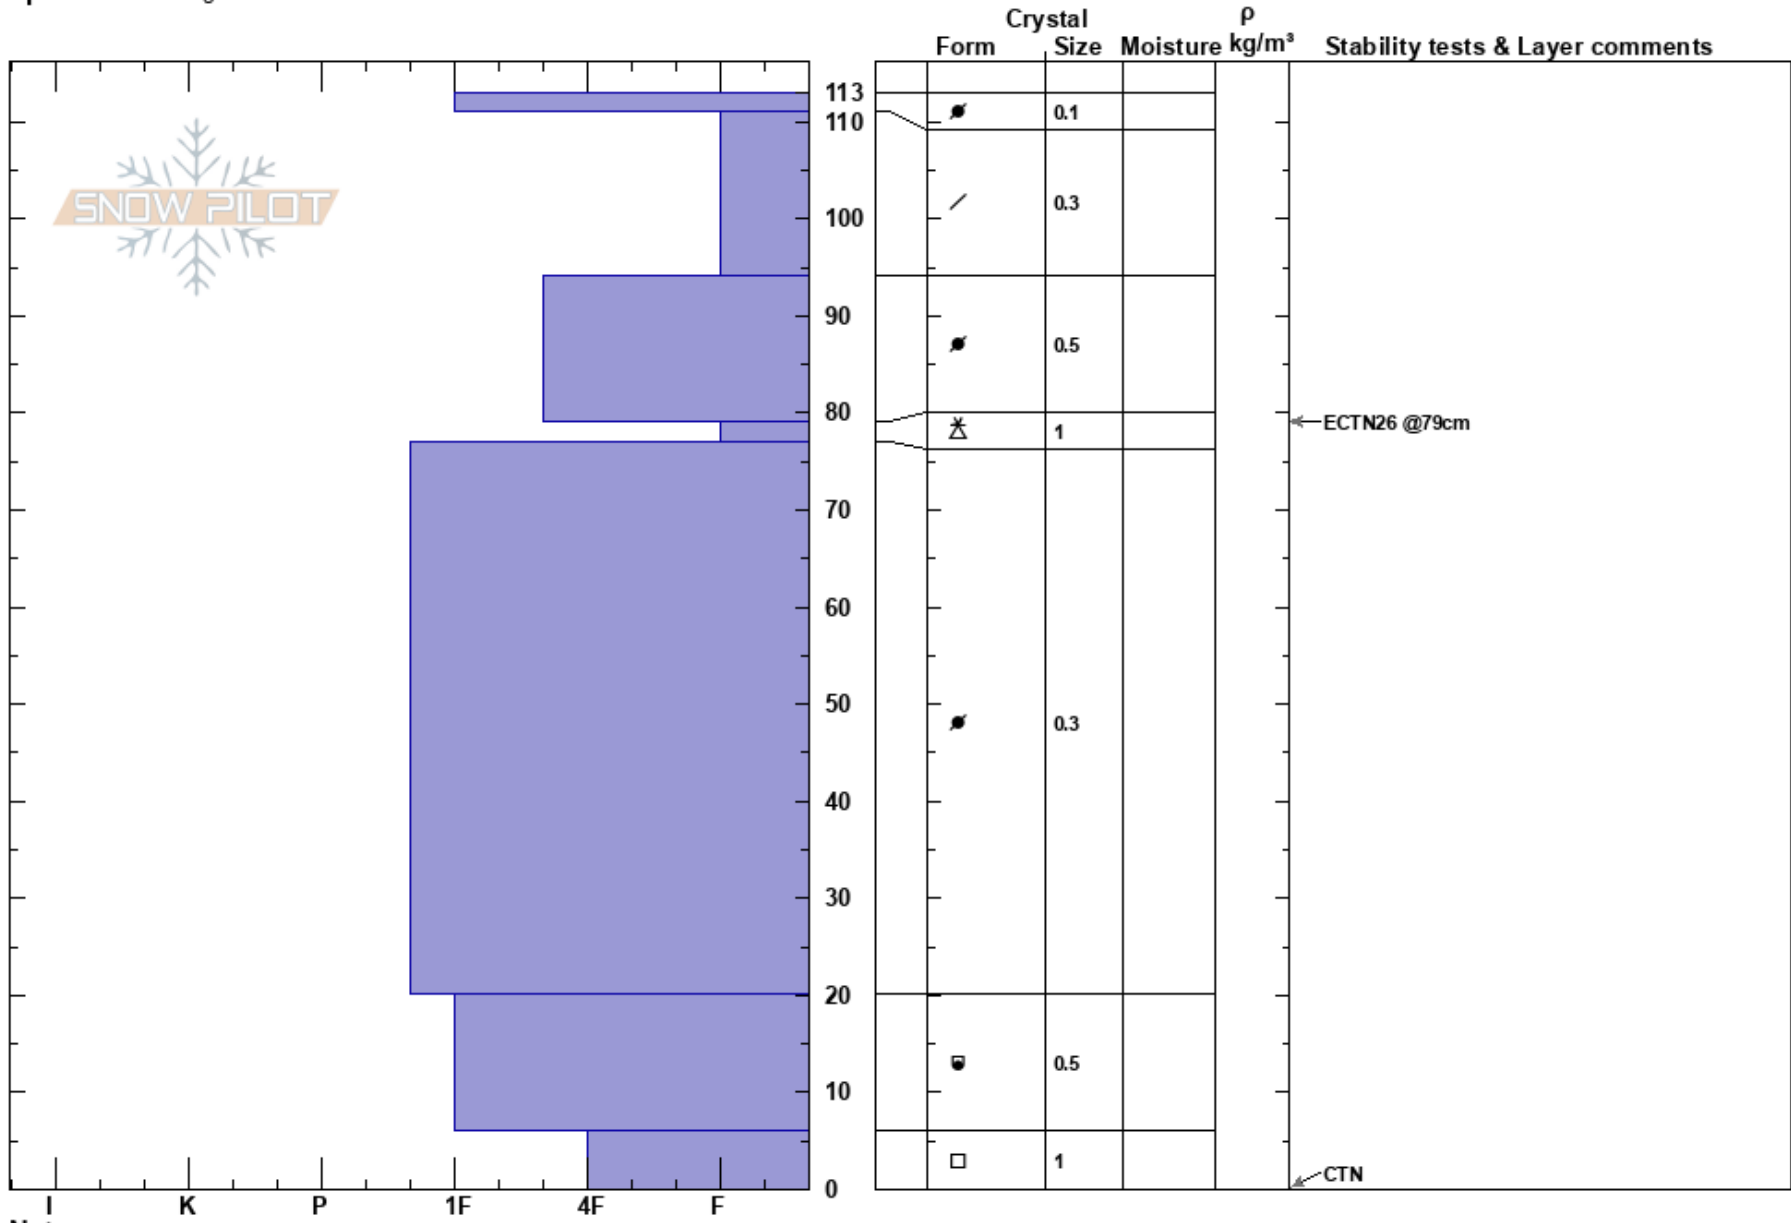

Main Street High  
Sangre de Cristo Range  
NM

Jordan Osterman  
12/20/2019 - 2:00pm  
Co-ord: 36.56390N, -105.44595W  
Slope Angle: 35°  
Aspect: NE  
Wind Loading: previous

Stability: **HS:113**  
Air Temperature: -5°C  
Sky Cover: CLR  
Precipitation: NO  
Wind: NE Calm  
PF:25  
PS: 5  
6-0cm: Problematic layer

Elevation: 12127 ft  
Specifics: Pit dug in a Ski Area

Notes: