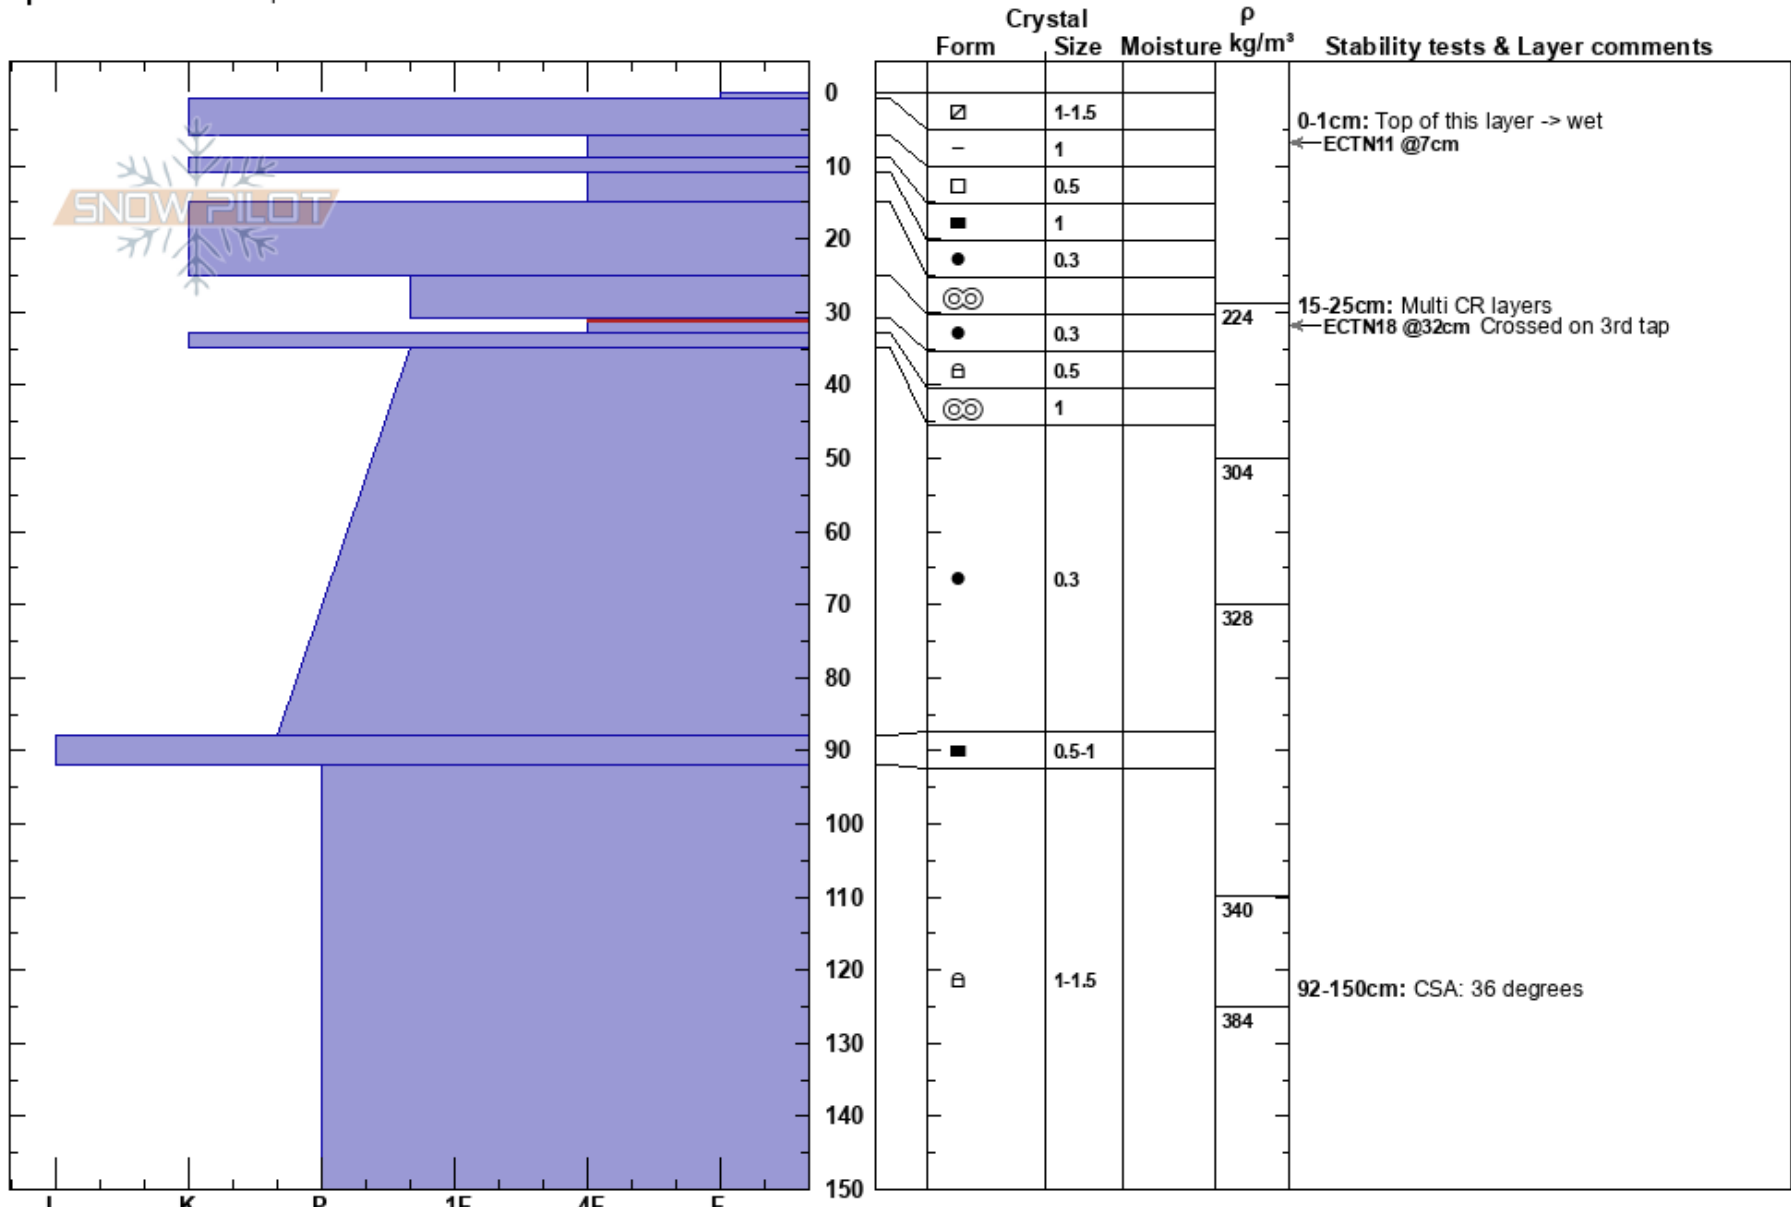

20170214 Finger
 Vail/Summit County
 CO
Elevation: 11663 ft
Aspect: 171°
Specifics: We skied slope

Ron Simenhois
 02/14/2017 - 11:45am
Co-ord: 13S 106W 40N
Slope Angle: 33°
Wind Loading: no

Stability: Good
Air Temperature: -4°C
Sky Cover: CLR
Precipitation: NO
Wind: Calm

HS: 150
Layer Notes:
 0-1cm: Top of this layer -> wet
 15-25cm: Multi CR layers
 31-33cm: Problematic layer
 92-150cm: CSA: 36 degrees

Notes: Snow pit above the Finger's start zone. Snow surface below 11,000 ft was wet in the afternoon. Old snow rollers from previous warming were on the surface on southerly aspects at 11,600 and below.