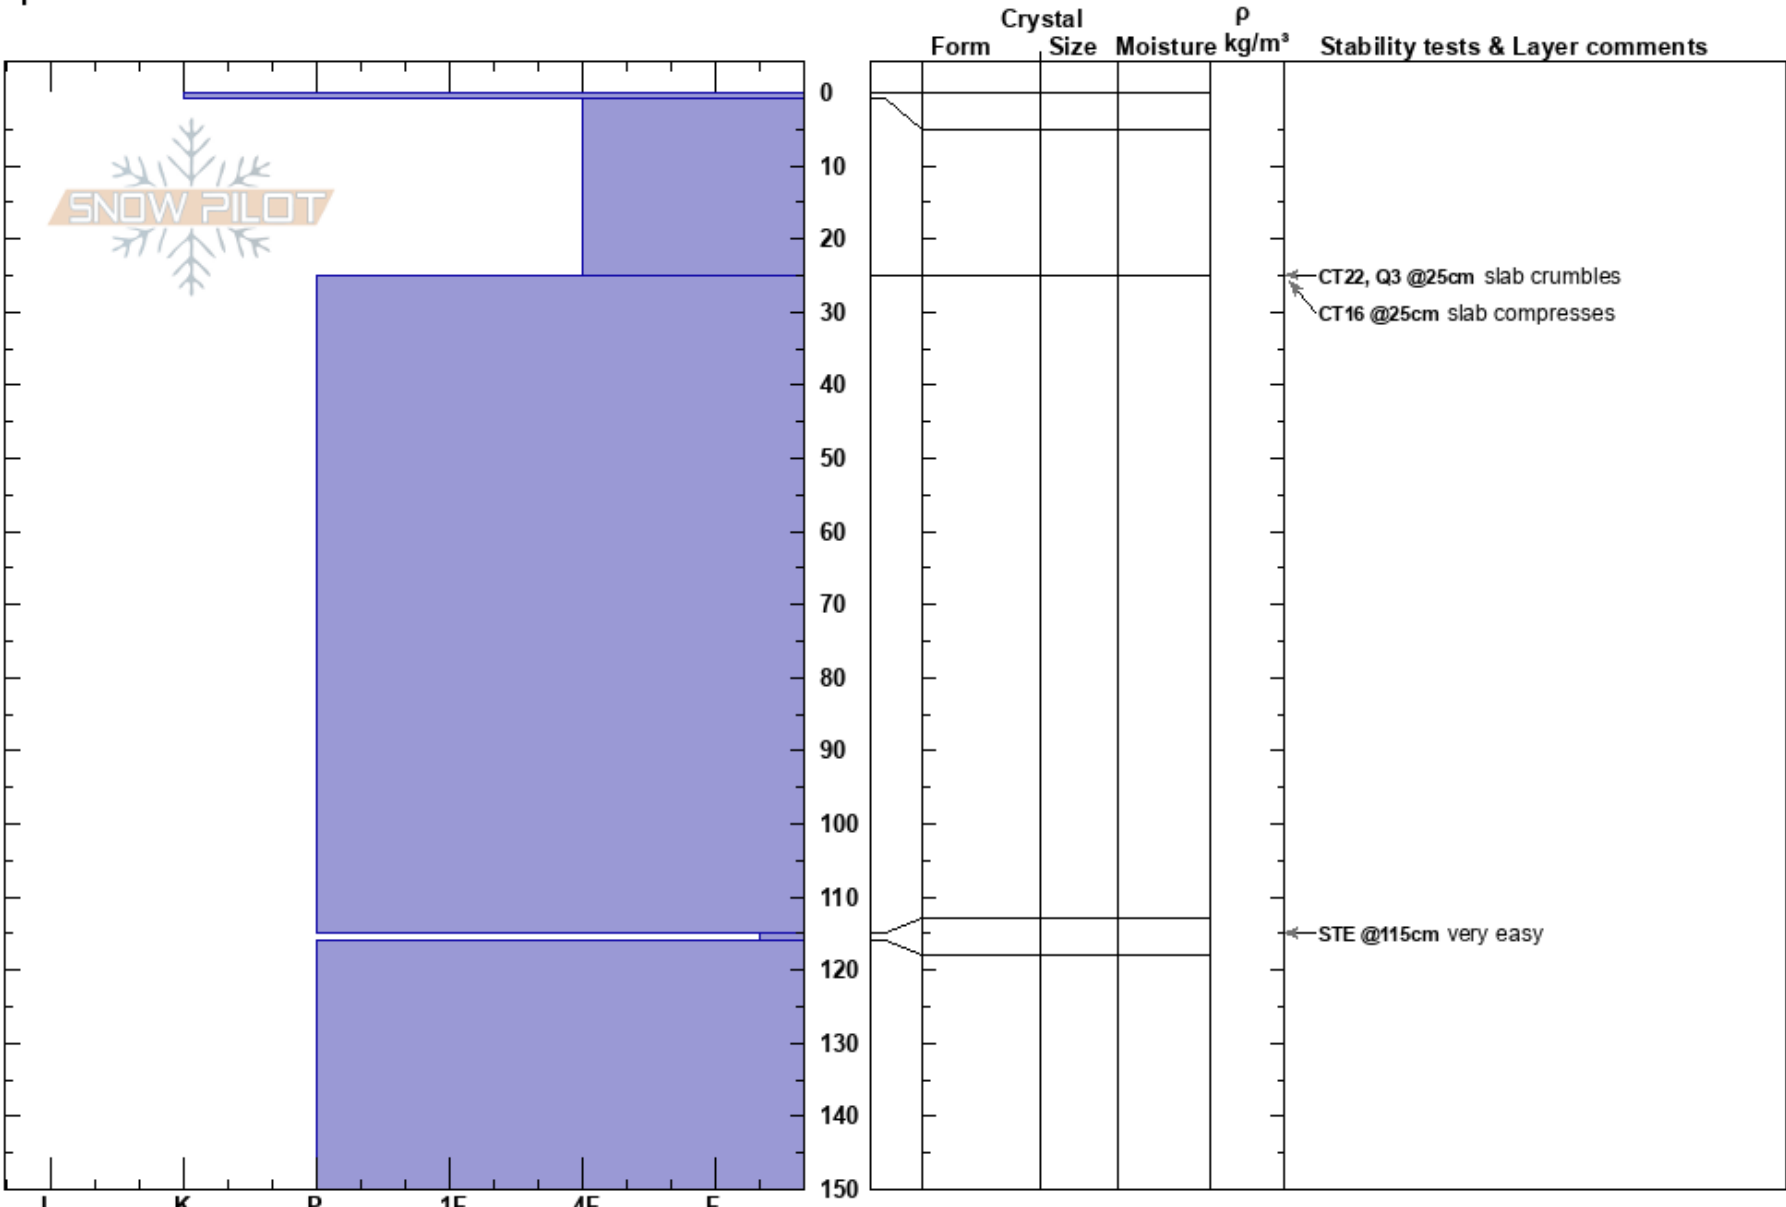

115-116cm:Problematic layer

Co-ord: 41.77174N, 23.40113E

Sky Cover: SCT

Bulgaria

Slope Angle: 30°

Precipitation: NO

Elevation: 2601 m

Wind Loading: previous

Wind: W Light Breeze

Aspect: E

Specifics:

Notes: