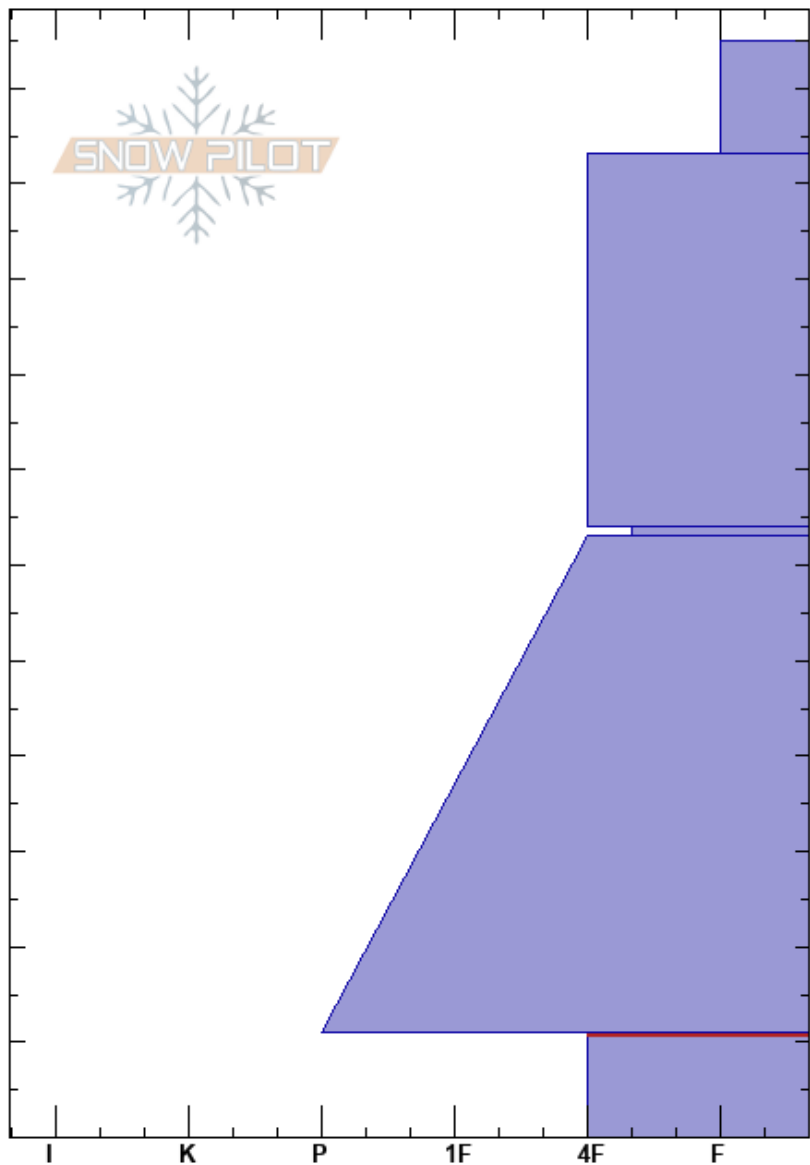

Big Springs, Bowl 7
 Wasatch Range
 UT
 Elevation: 9300 ft
 Aspect: N
 Specifics:

zinnia wilson
 12/19/2019 - 11:00am
 Co-ord: 40.28080N, -111.55720W
 Slope Angle: 29°
 Wind Loading: no

Stability: **HS:115**
 Air Temperature: 11-0cm:Problematic layer
 Sky Cover: CLR
 Precipitation: NO
 Wind: Calm

Crystal Form	Crystal Size	Moisture	ρ kg/m ³	Stability tests & Layer comments
+ (Ø)				
/				
△				
• (B)				
^	2.5			← CT19, Q2 @11cm ← ECTX

Notes: