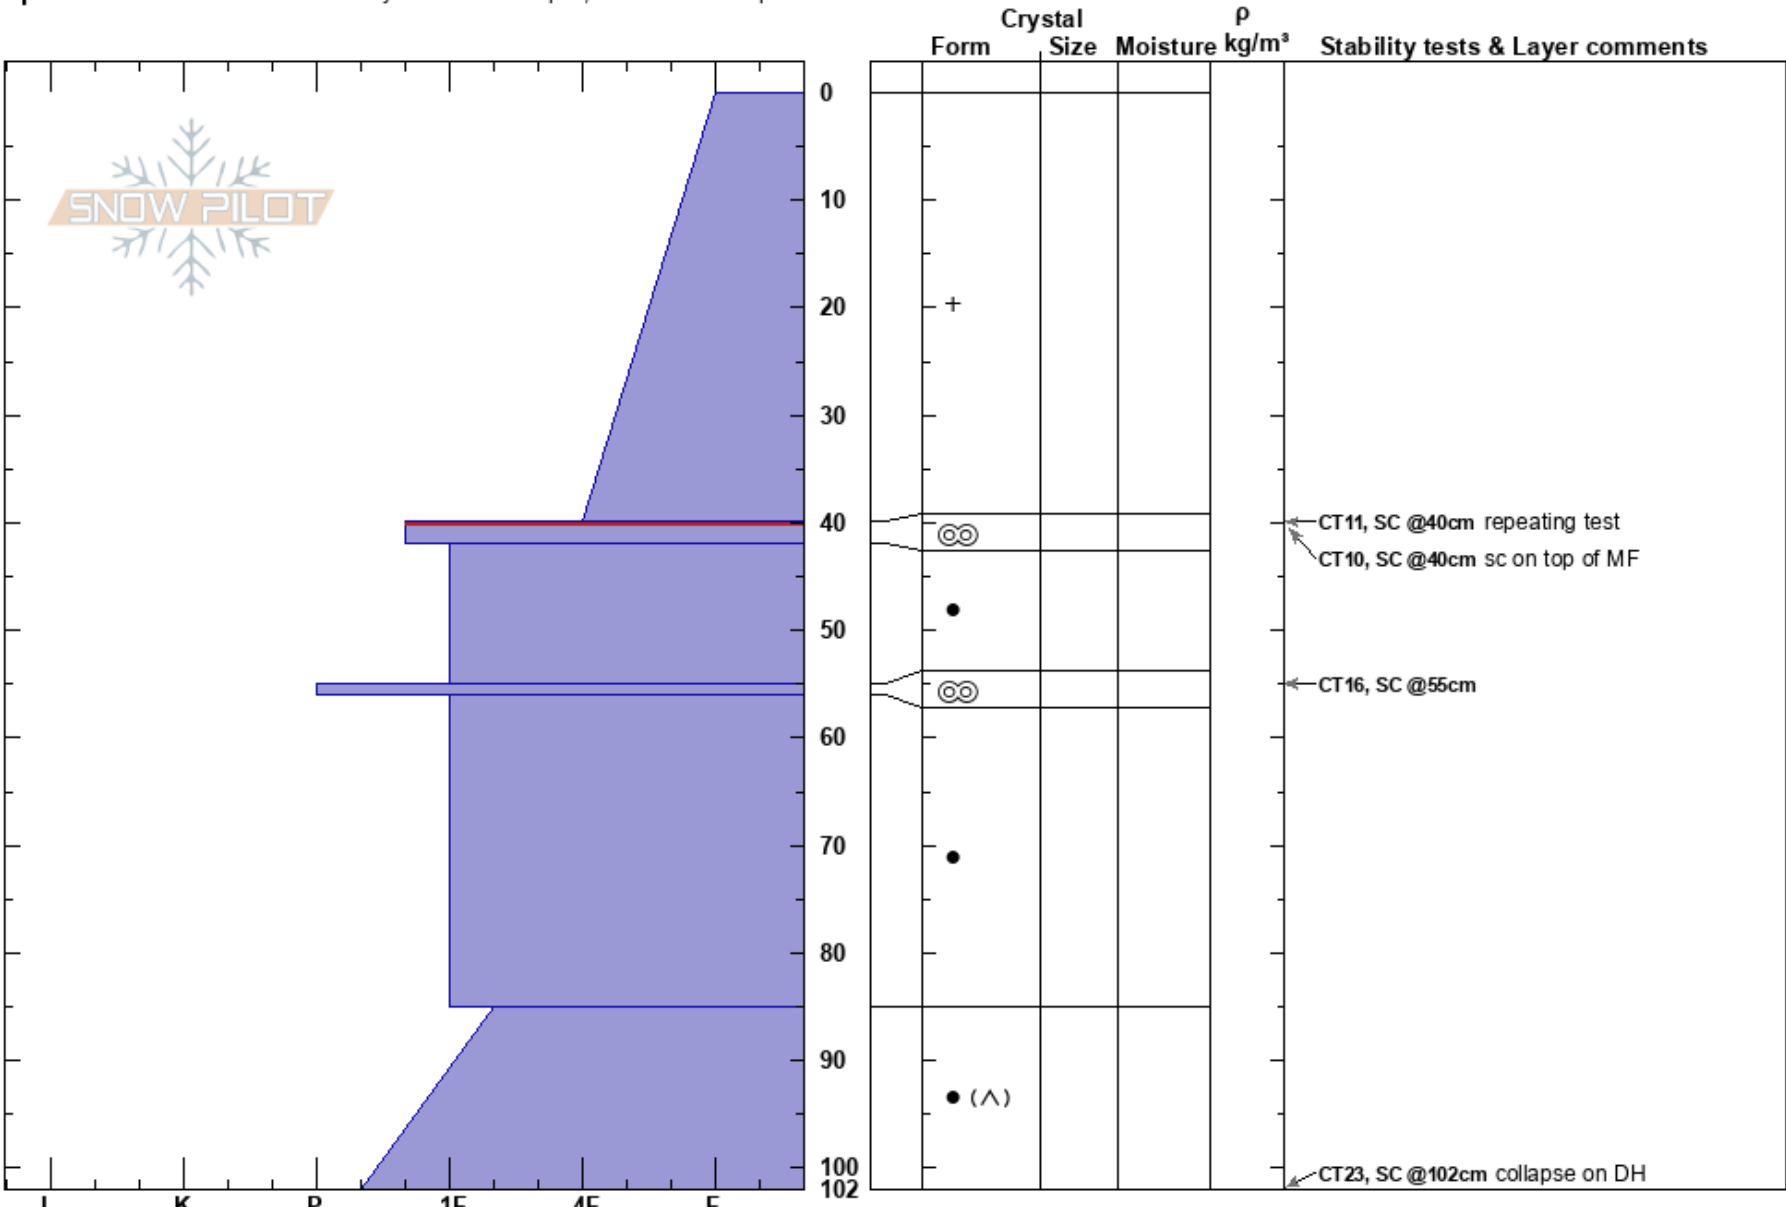

Anthracite
 Marble
 CO
Elevation: 11200 ft
Aspect: S
Specifics: Recent avalanche activity on different slopes; Ski tracks on slope

Sam Feuerborn
 12/19/2019 - 12:00pm
Co-ord:
Slope Angle:
Wind Loading:

Stability:
Air Temperature: 15°F
Sky Cover: FEW
Precipitation: NO
Wind: Calm

HS:102
 40-42cm: Problematic layer

Notes: