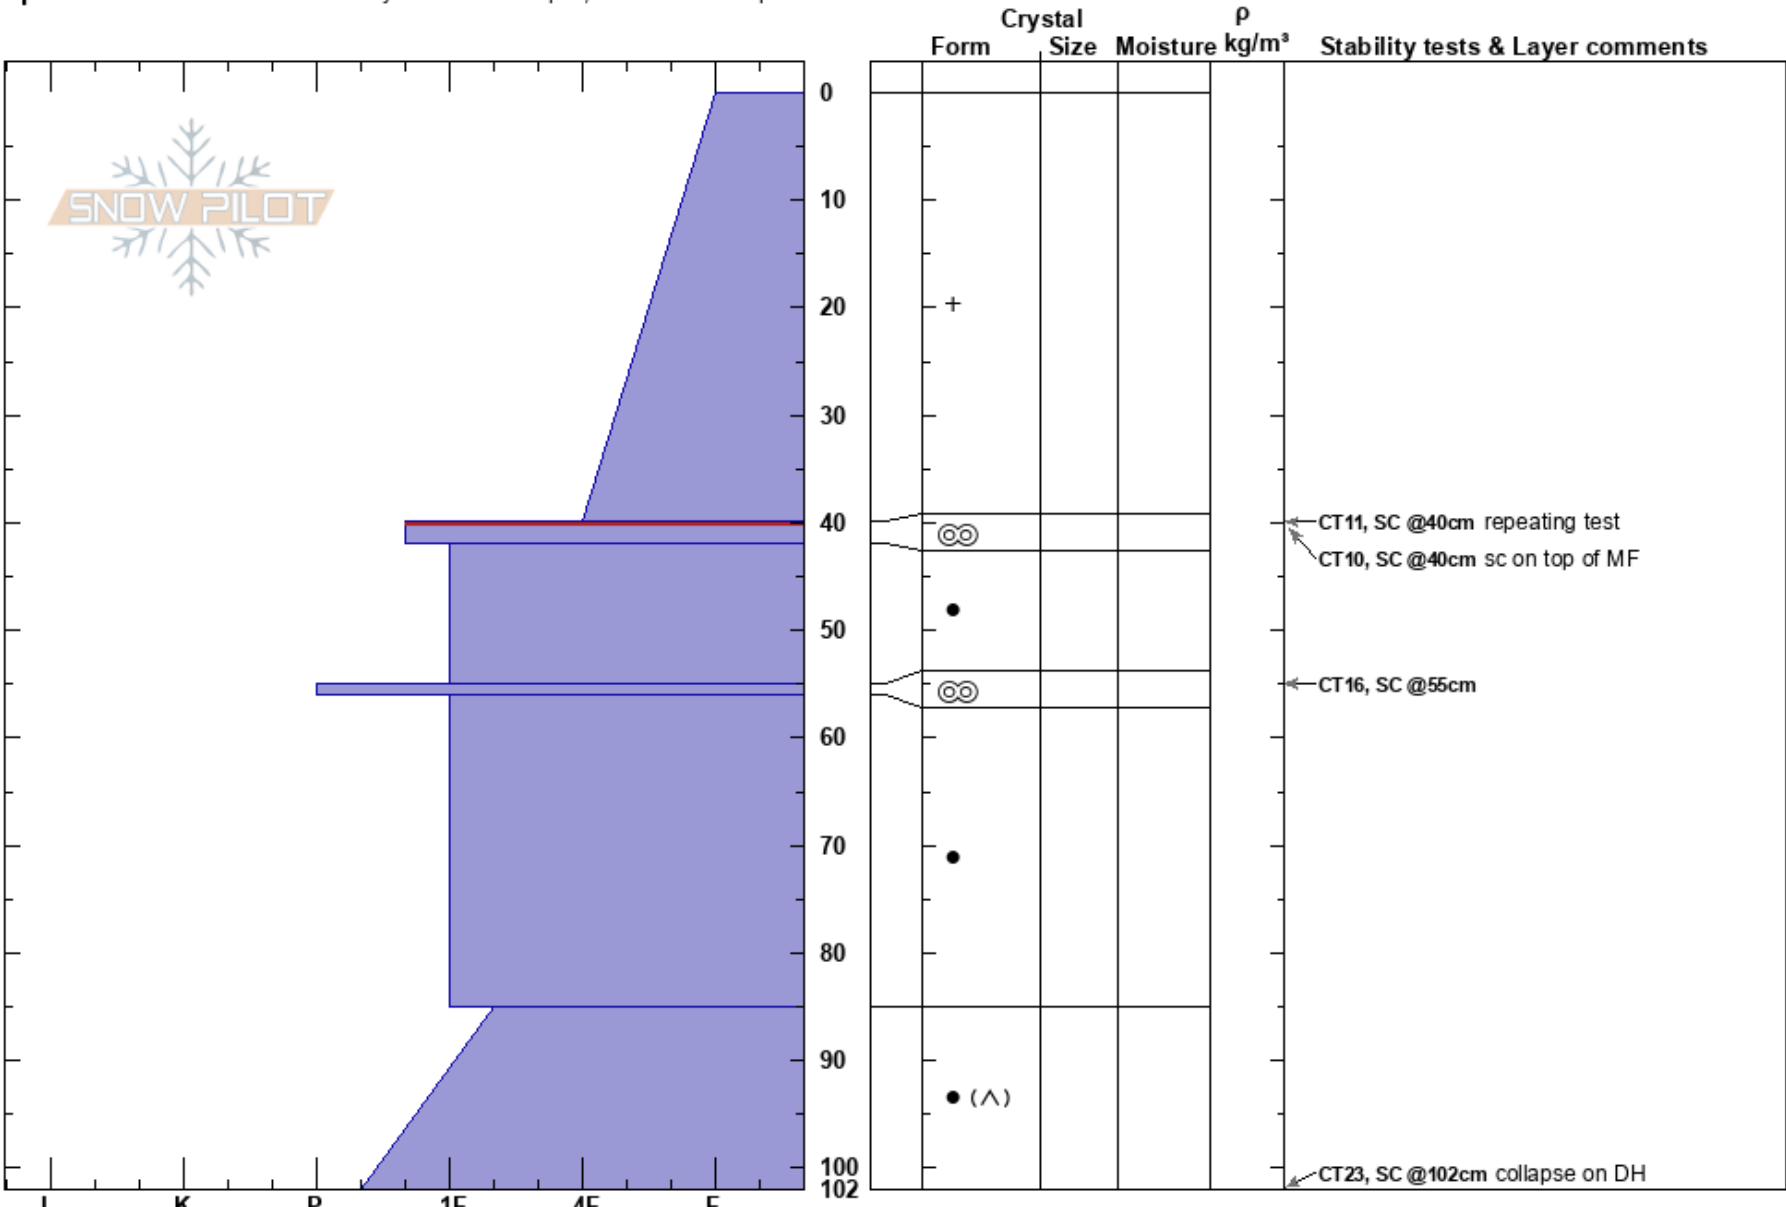

Anthracite
 Marble
 CO
Elevation: 11200 ft
Aspect: S
Specifics: Recent avalanche activity on different slopes; Ski tracks on slope

Sam Feuerborn
 12/19/2019 - 12:00pm
Co-ord:
Slope Angle:
Wind Loading:

Stability:
Air Temperature: 15°F
Sky Cover: FEW
Precipitation: NO
Wind: Calm

HS:102
Layer Notes:
 40-42cm: Problematic layer

Notes: